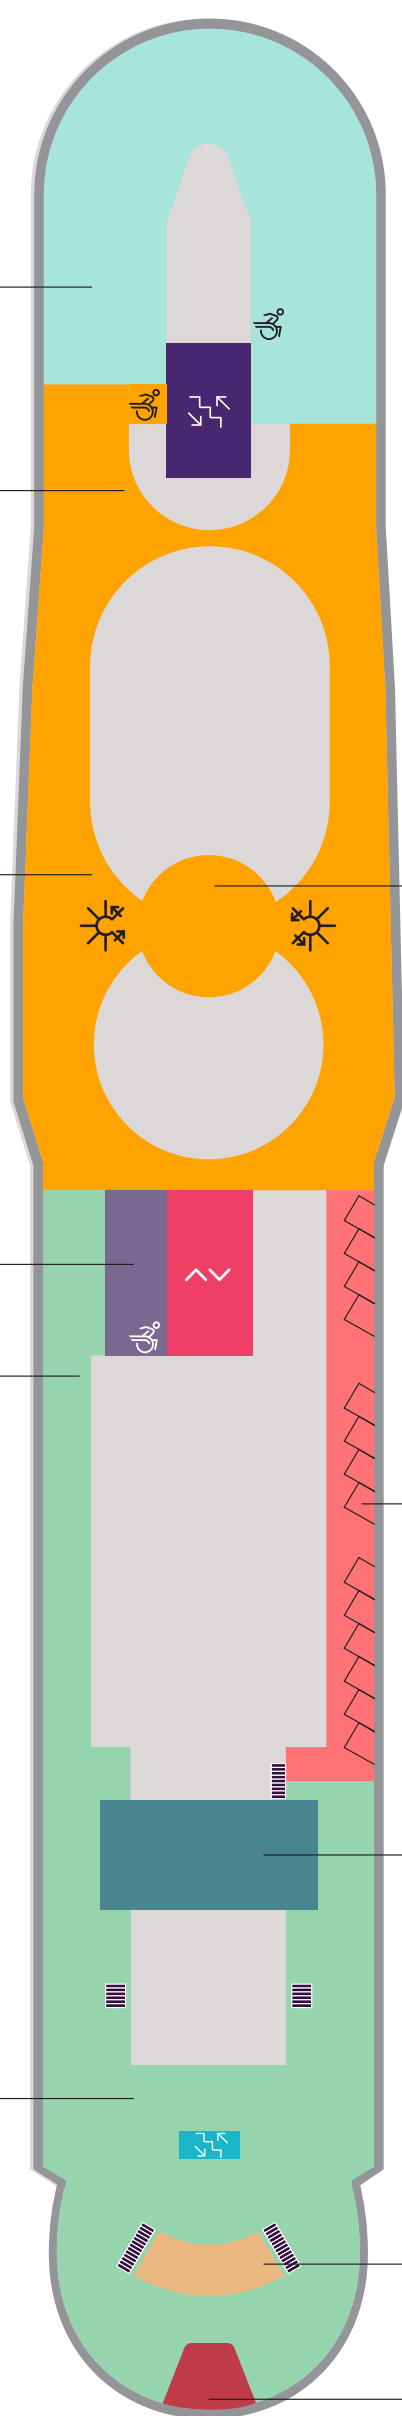

Key

- Crew Areas
- Circular Stairs
- Stairwells
- Fore and Aft Stairwells
- Elevator & Stairs
- Accessible Head