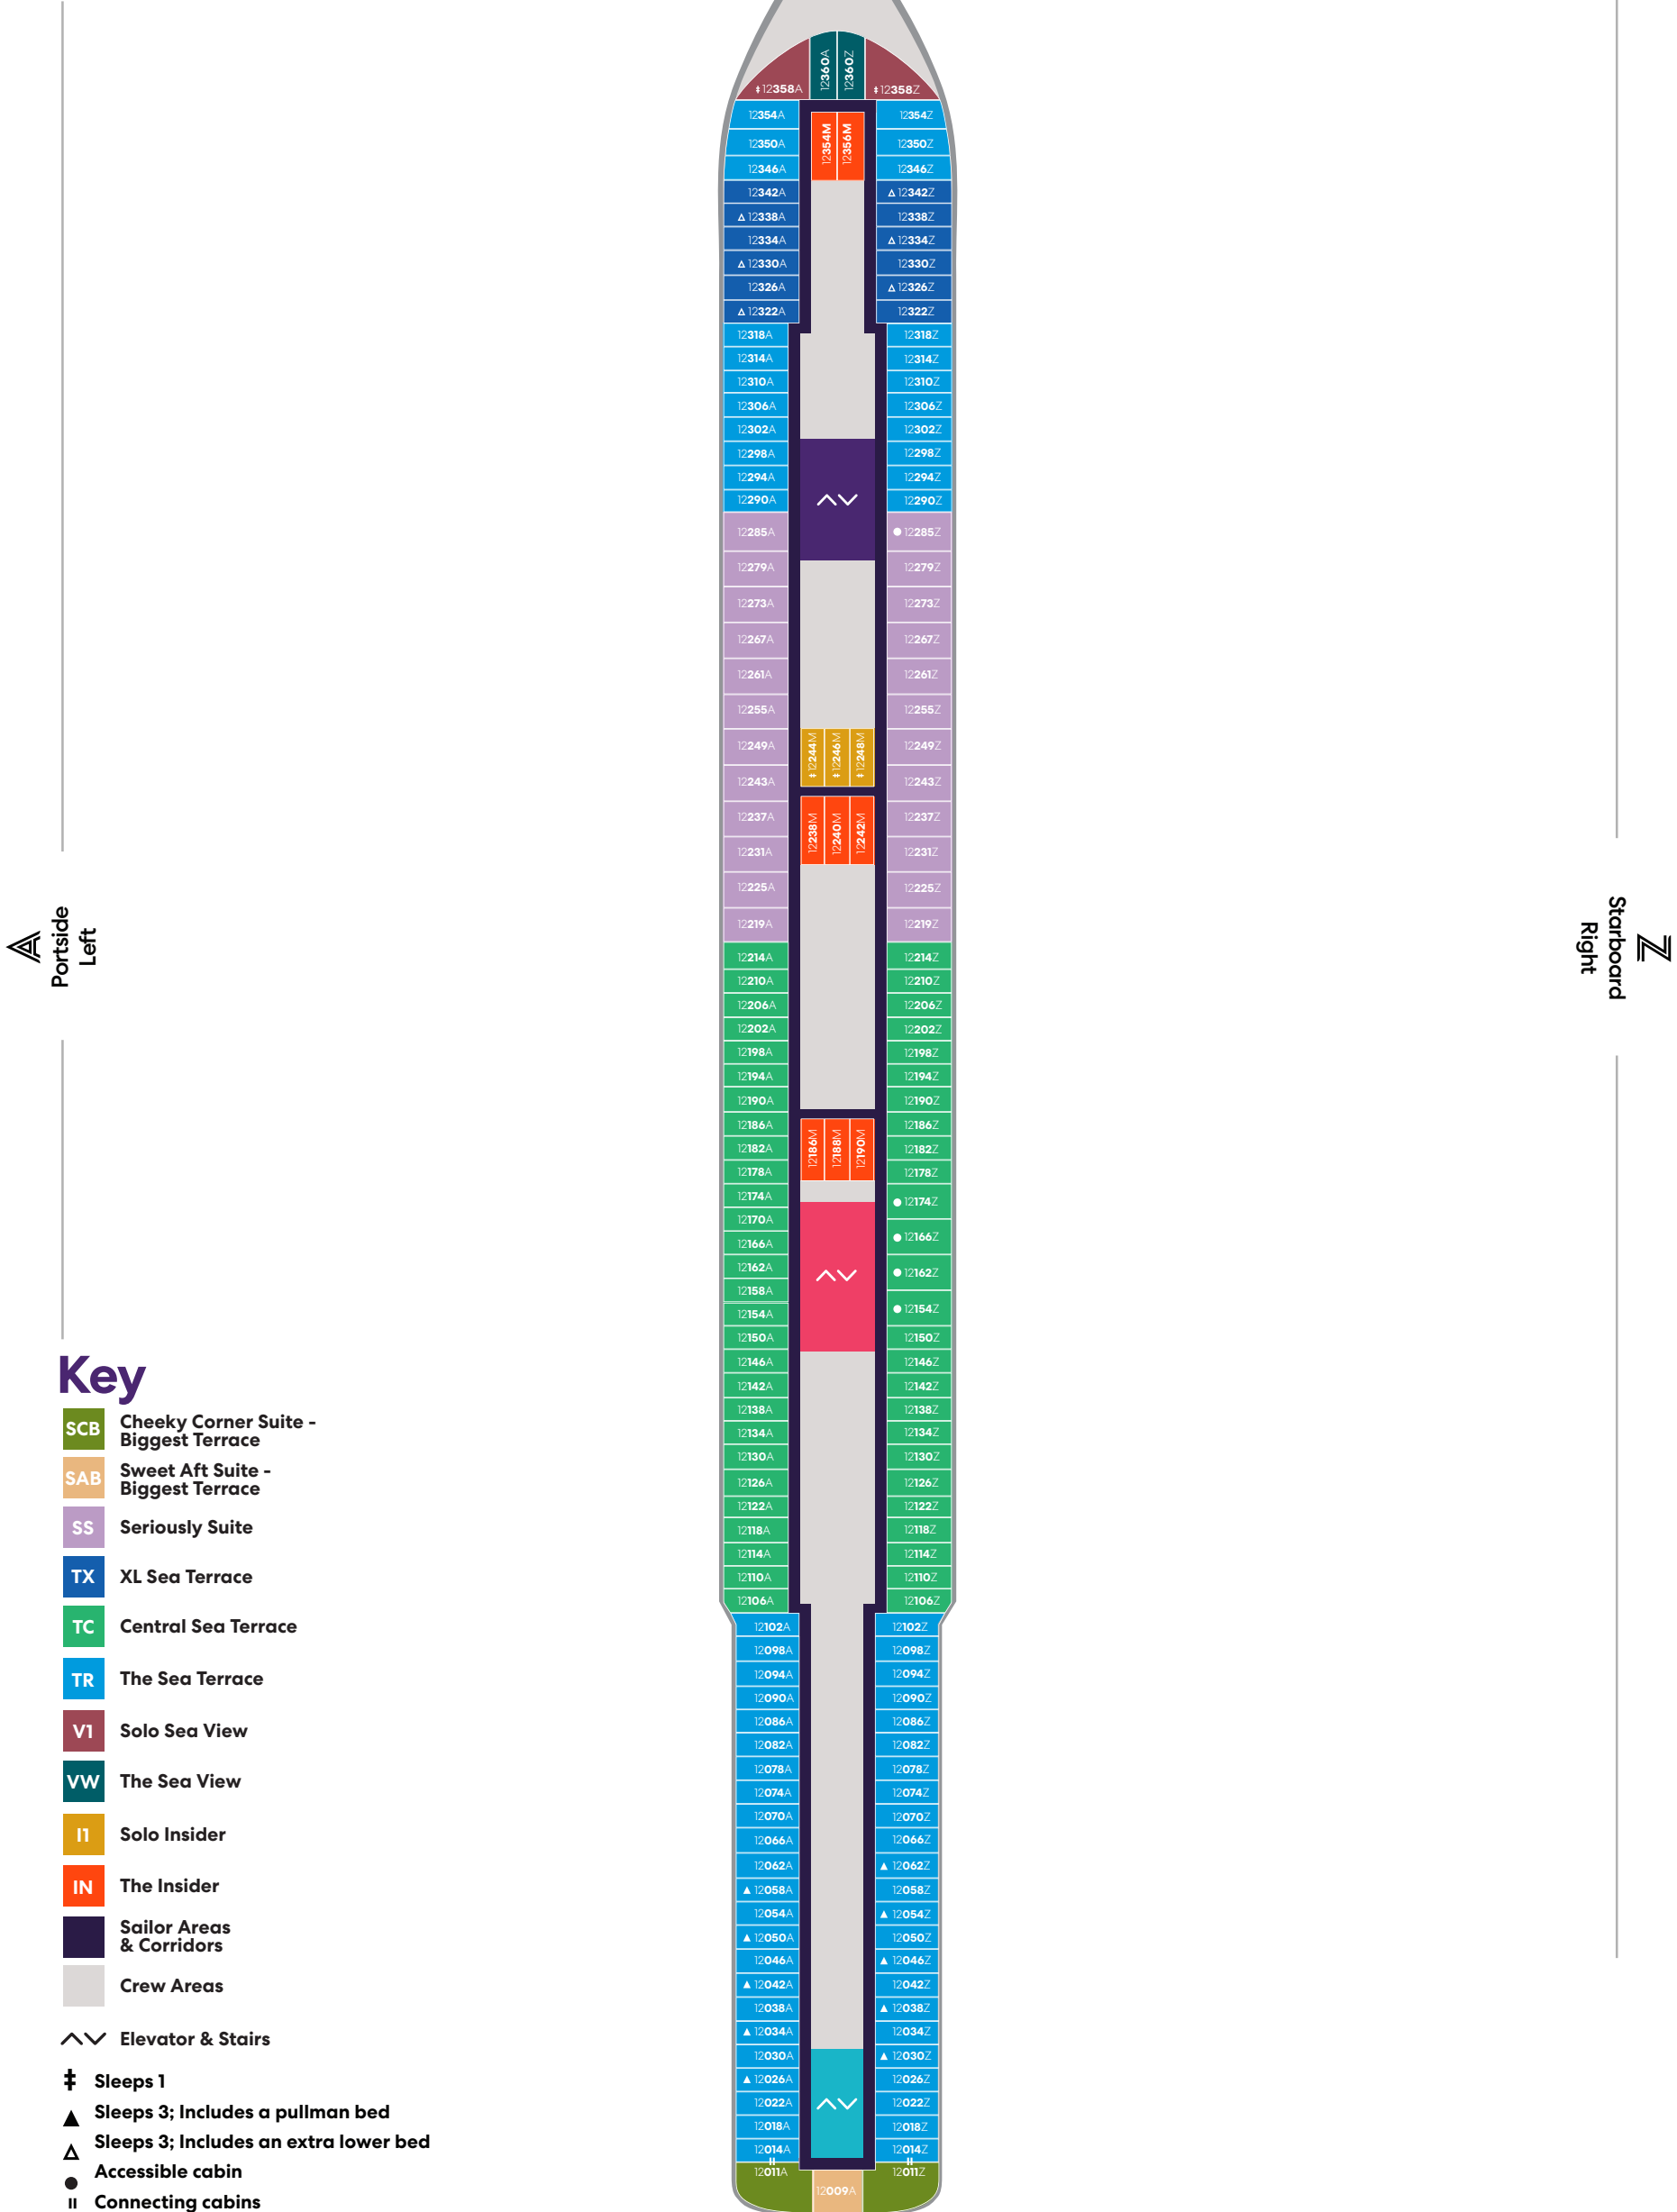

Deck

10

RESILIENT LADY

▲ Portside
Left

▲ Starboard
Right

Key

- SCE Cheeky Corner Suite - Even Bigger Terrace
- SAE Sweet Aft Suite - Even Bigger Terrace
- TX XL Sea Terrace
- TC Central Sea Terrace
- TR The Sea Terrace
- VW The Sea View
- IN The Insider
- Sailor Areas & Corridors
- Crew Areas
- ^ v Elevator & Stairs
- ▲ Sleeps 3; Includes a pullman bed
- △ Sleeps 3; Includes an extra lower bed
- Accessible cabin
- || Connecting cabins

Deck

11

RESILIENT LADY

Key

- SCE** Cheeky Corner Suite – Even Bigger Terrace
- SAE** Sweet Aft Suite – Even Bigger Terrace
- TX** XL Sea Terrace
- TC** Central Sea Terrace
- TR** The Sea Terrace
- VW** The Sea View
- I1** Solo Insider
- IN** The Insider
- Sailor Areas & Corridors**
- Crew Areas**
- ^ v Elevator & Stairs
- ‡ Sleeps 1
- ▲ Sleeps 3; Includes a pullman bed
- △ Sleeps 3; Includes an extra lower bed
- Accessible cabin
- || Connecting cabins

Deck

12

RESILIENT LADY

Key

- SCB Cheeky Corner Suite - Biggest Terrace
- SAB Sweet Aft Suite - Biggest Terrace
- SS Seriously Suite
- TX XL Sea Terrace
- TC Central Sea Terrace
- TR The Sea Terrace
- VI Solo Sea View
- VW The Sea View
- II Solo Insider
- IN The Insider
- Sailor Areas & Corridors
- Crew Areas
- ^v Elevator & Stairs
- ‡ Sleeps 1
- ▲ Sleeps 3; Includes a pullman bed
- △ Sleeps 3; Includes an extra lower bed
- Accessible cabin
- || Connecting cabins

Deck

13

RESILIENT LADY

Portside
Left

Starboard
Right

Key

- SCB Cheeky Corner Suite - Biggest Terrace
- SAB Sweet Aft Suite - Biggest Terrace
- TX XL Sea Terrace
- TC Central Sea Terrace
- TR The Sea Terrace
- II Solo Insider
- IN The Insider
- Sailor Areas & Corridors
- Crew Areas
- ^v Elevator & Stairs
- † Sleeps 1
- ▲ Sleeps 3; Includes a pullman bed
- Accessible cabin
- || Connecting cabins