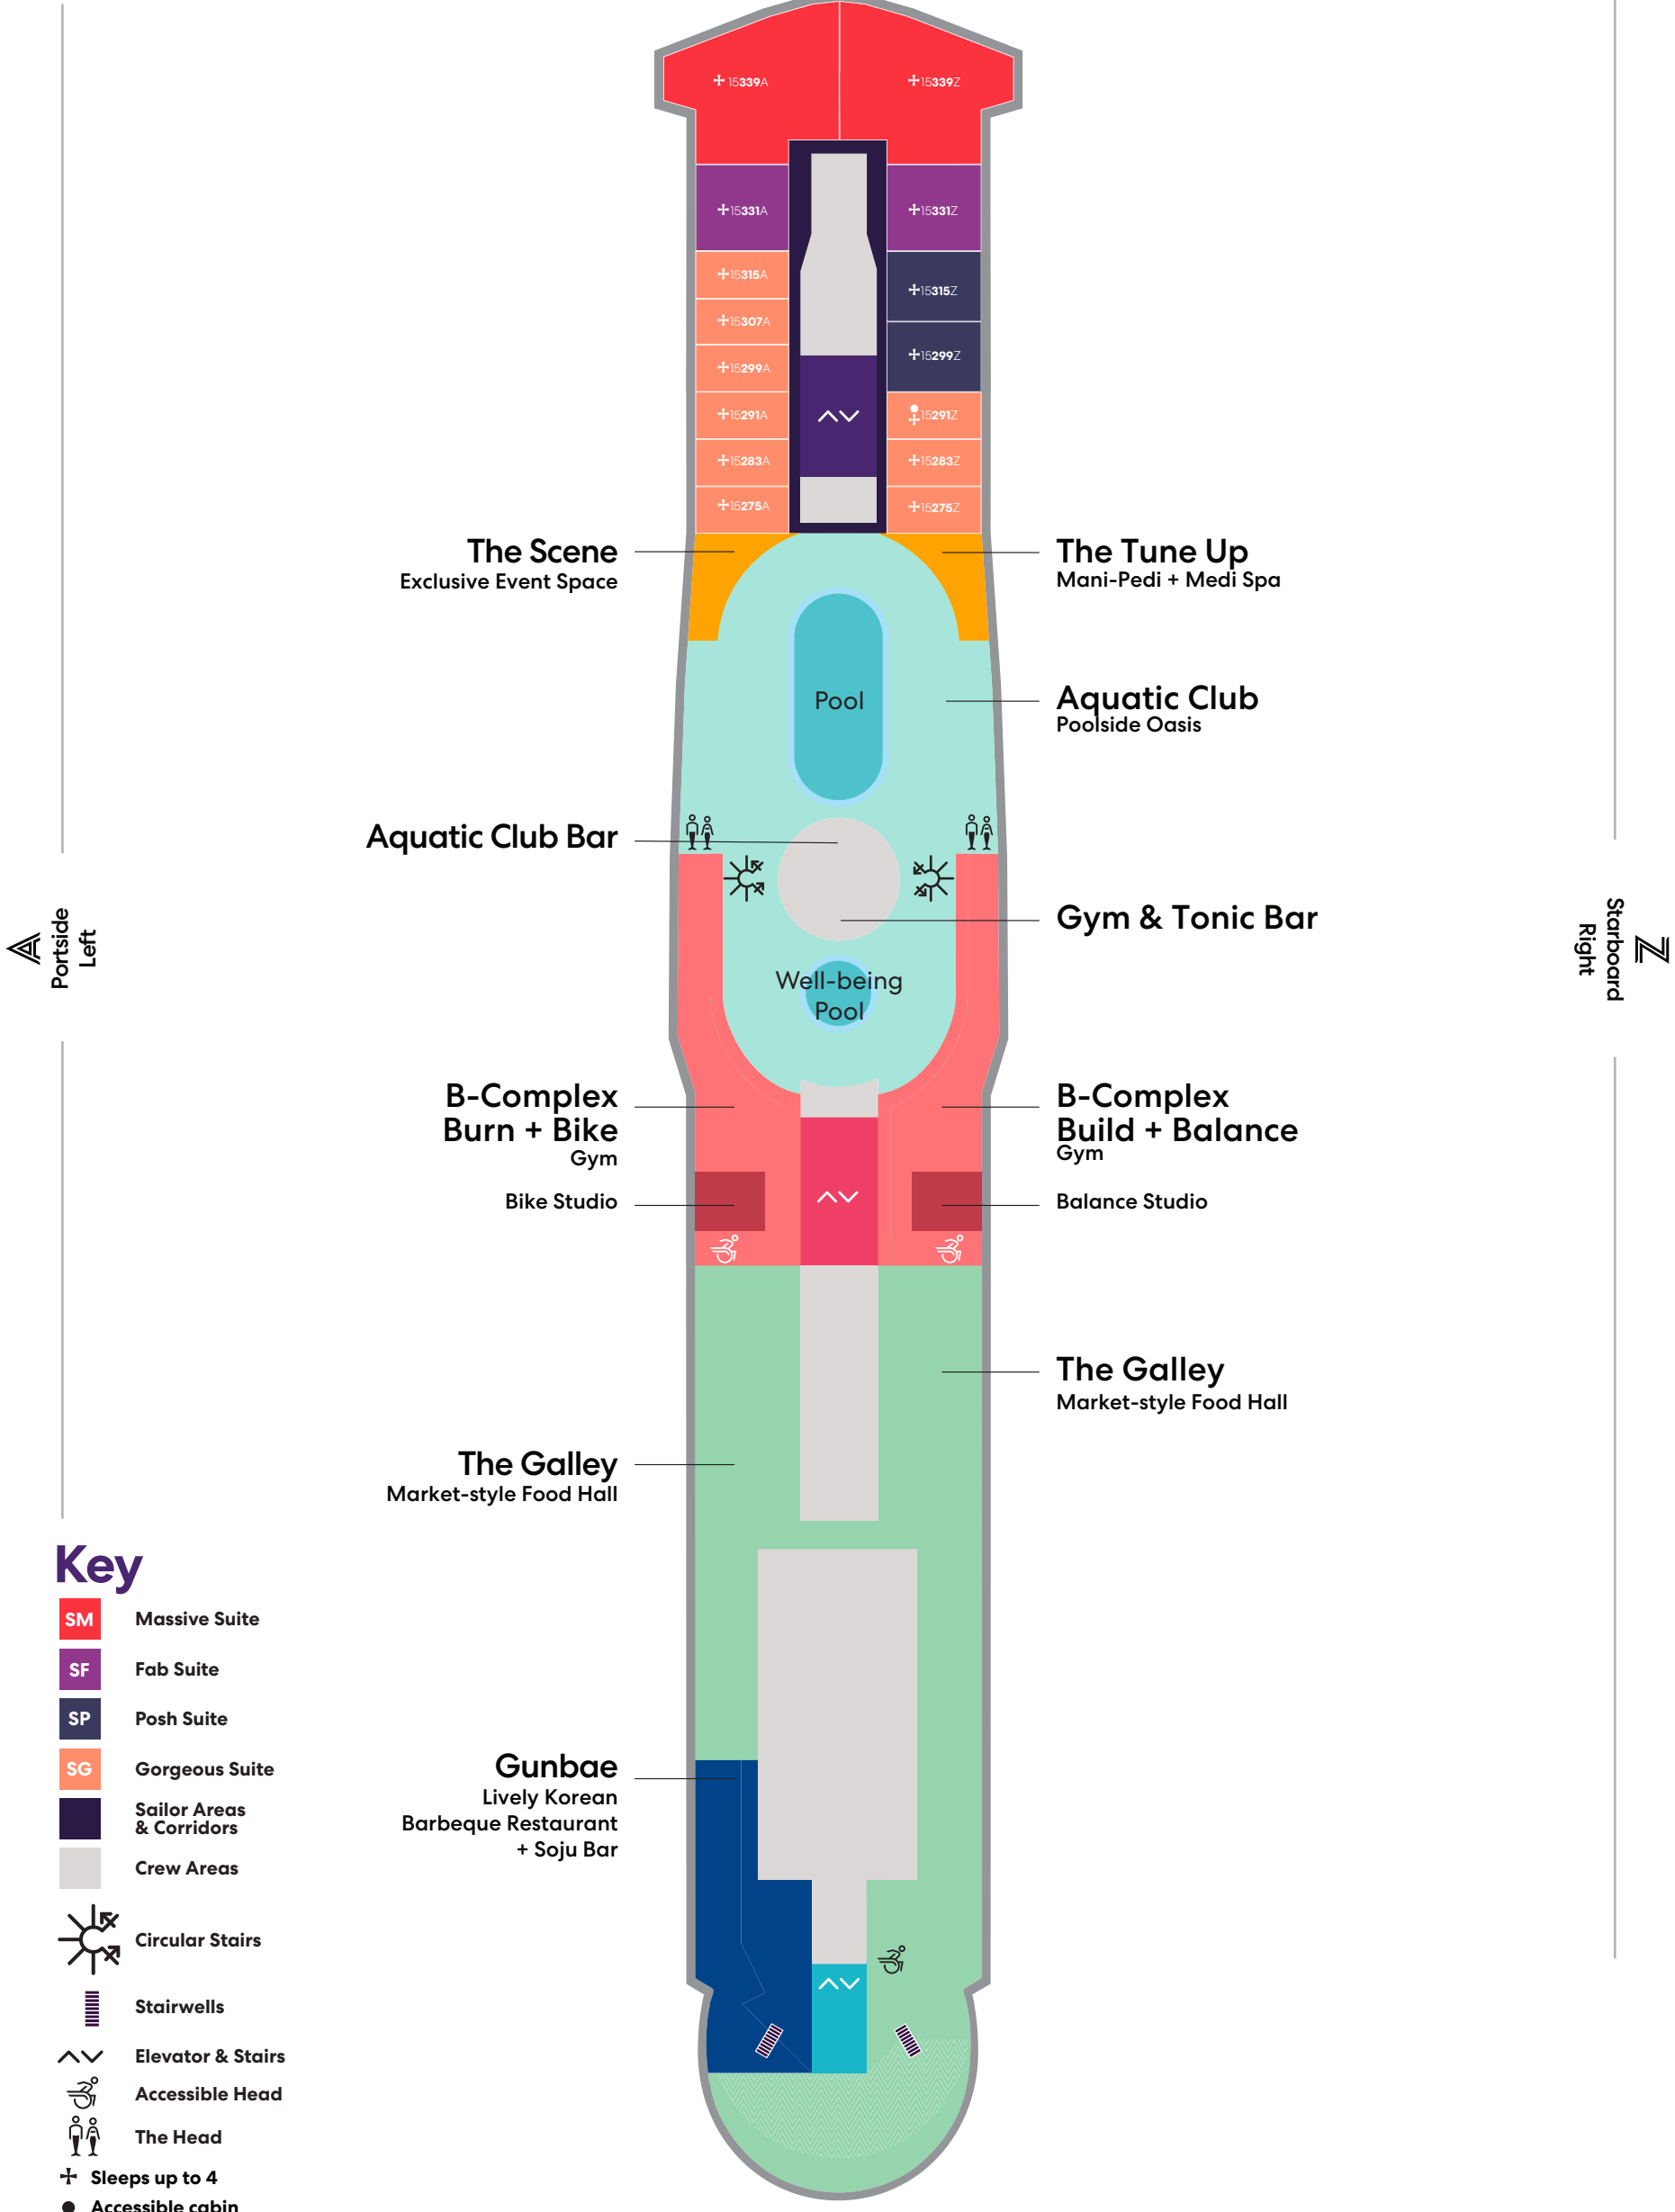

Deck

RESILIENT LADY

Key

-  Crew Areas
-  Circular Stairs
-  Stairwells
-  Elevator & Stairs
-  Accessible Head
-  The Head

Access from Deck 7

Deck

7

RESILIENT LADY

Deck

13

RESILIENT LADY

Portside
Left

Starboard
Right

Key

- SCB Cheeky Corner Suite - Biggest Terrace
- SAB Sweet Aft Suite - Biggest Terrace
- TX XL Sea Terrace
- TC Central Sea Terrace
- TR The Sea Terrace
- II Solo Insider
- IN The Insider
- Sailor Areas & Corridors
- Crew Areas
- ^v Elevator & Stairs
- † Sleeps 1
- ▲ Sleeps 3; Includes a pullman bed
- Accessible cabin
- || Connecting cabins

Deck

RESILIENT LADY

Portside
Left

Starboard
Right

Key

- SCB Cheeky Corner Suite - Biggest Terrace
- SAB Sweet Aft Suite - Biggest Terrace
- SB Brilliant Suite
- TX XL Sea Terrace
- TC Central Sea Terrace
- TR The Sea Terrace
- II Solo Insider
- IN The Insider
- Sailor Areas & Corridors
- Crew Areas
- ^ v Elevator & Stairs
- ‡ Sleeps 1
- ▲ Sleeps 3; Includes a pullman bed
- ▣ Sleeps 4; Includes both an extra lower bed and a pullman bed
- + Sleeps up to 4
- || Connecting cabins

Portside
Left

Starboard
Right

Richard's Rooftop
VIP Sundeck + Bar

Sun Club Café
Outdoor Eatery

Sun Club
Sun Worship Sanctuary

Sun Club Bar

Training Camp
Group Fitness

Boxing Ring