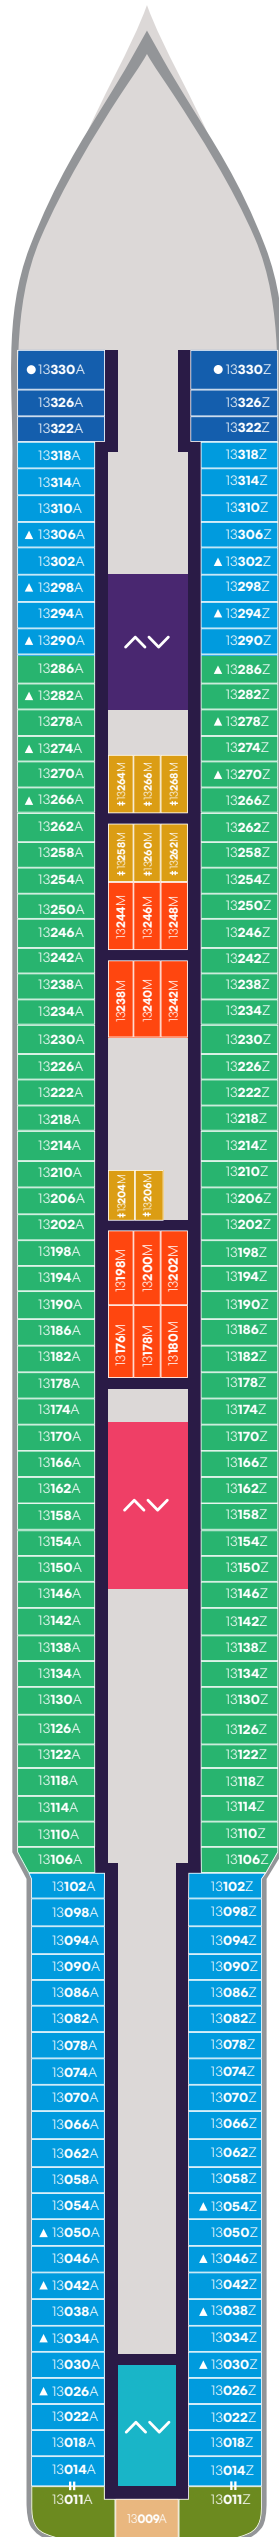

Portside
Left

Starboard
Right