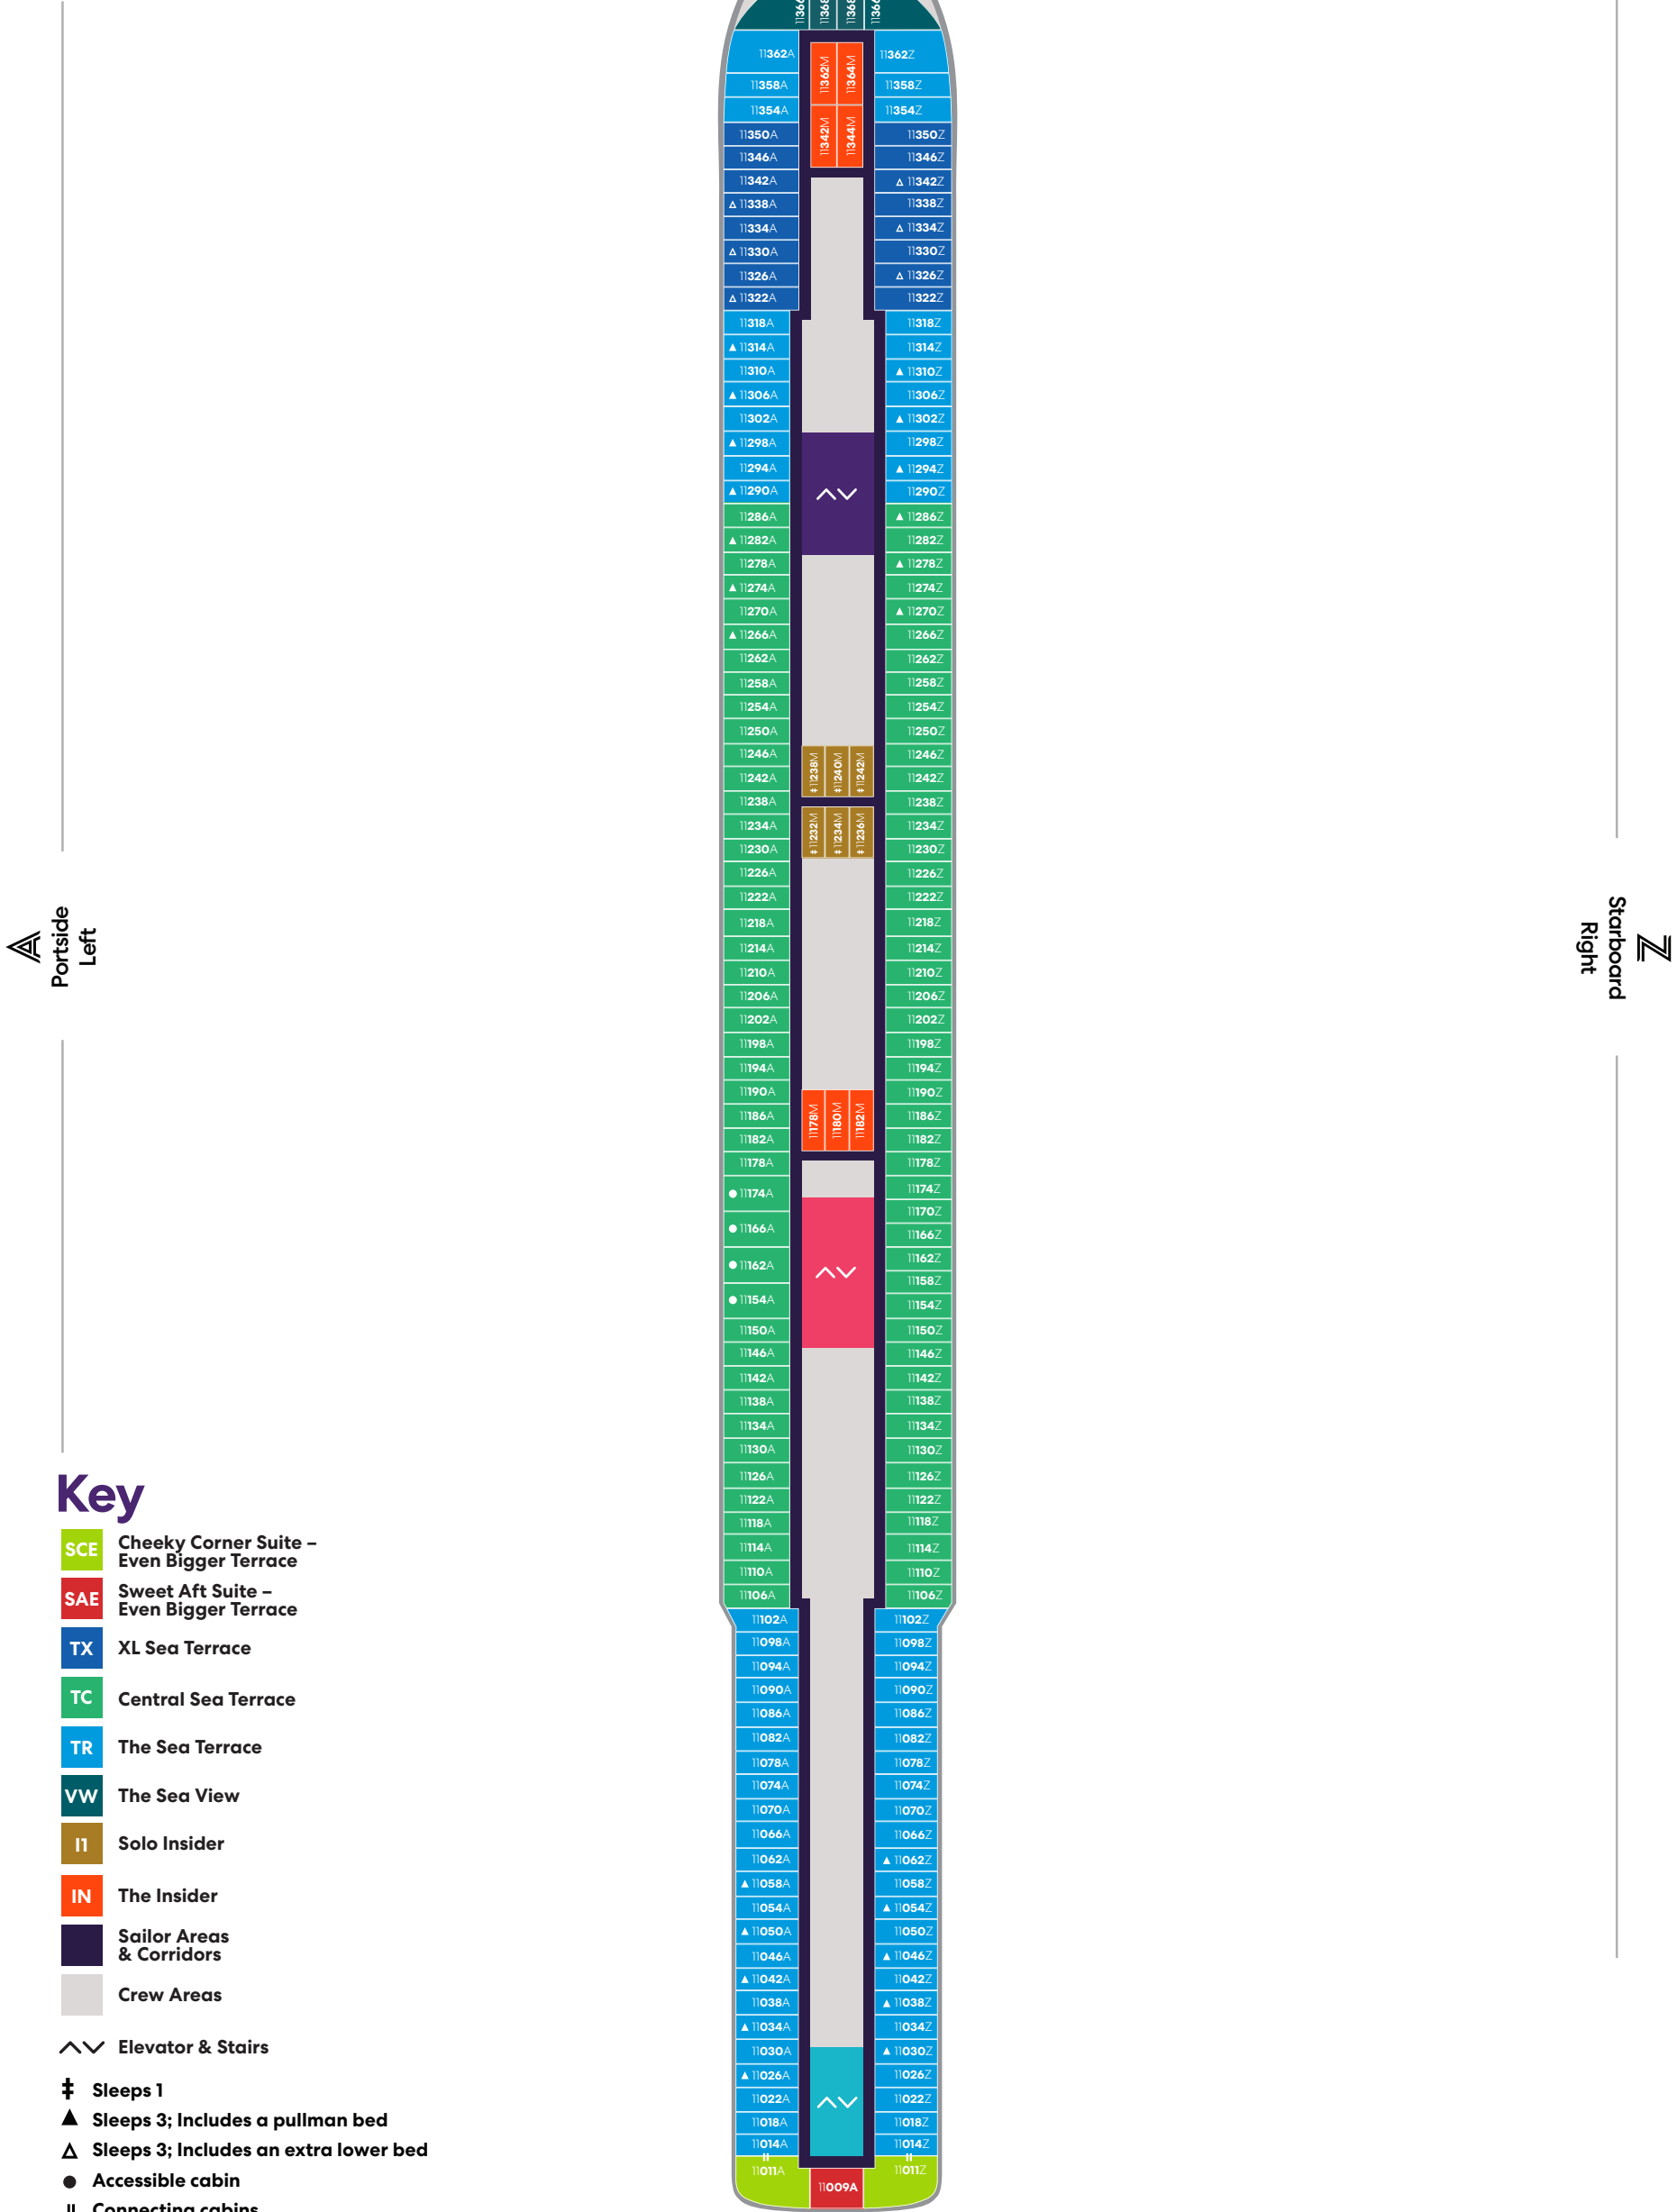

Deck

RESILIENT LADY

Key

-  Crew Areas
-  Circular Stairs
-  Stairwells
-  Elevator & Stairs
-  Accessible Head
-  The Head

Access from Deck 7

Deck

7

RESILIENT LADY

Deck

10

RESILIENT LADY

▲ Portside
Left

▲ Starboard
Right

Key

- SCE Cheeky Corner Suite - Even Bigger Terrace
- SAE Sweet Aft Suite - Even Bigger Terrace
- TX XL Sea Terrace
- TC Central Sea Terrace
- TR The Sea Terrace
- VW The Sea View
- IN The Insider
- Sailor Areas & Corridors
- Crew Areas
- ^ v Elevator & Stairs
- ▲ Sleeps 3; Includes a pullman bed
- △ Sleeps 3; Includes an extra lower bed
- Accessible cabin
- || Connecting cabins

Deck

11

RESILIENT LADY

Key

- SCE** Cheeky Corner Suite – Even Bigger Terrace
- SAE** Sweet Aft Suite – Even Bigger Terrace
- TX** XL Sea Terrace
- TC** Central Sea Terrace
- TR** The Sea Terrace
- VW** The Sea View
- I1** Solo Insider
- IN** The Insider
- Sailor Areas & Corridors**
- Crew Areas**
- ^ v Elevator & Stairs
- ‡ Sleeps 1
- ▲ Sleeps 3; Includes a pullman bed
- △ Sleeps 3; Includes an extra lower bed
- Accessible cabin
- || Connecting cabins

Deck

12

RESILIENT LADY

Key

- SCB Cheeky Corner Suite - Biggest Terrace
- SAB Sweet Aft Suite - Biggest Terrace
- SS Seriously Suite
- TX XL Sea Terrace
- TC Central Sea Terrace
- TR The Sea Terrace
- VI Solo Sea View
- VW The Sea View
- II Solo Insider
- IN The Insider
- Sailor Areas & Corridors
- Crew Areas
- ^v Elevator & Stairs
- ‡ Sleeps 1
- ▲ Sleeps 3; Includes a pullman bed
- △ Sleeps 3; Includes an extra lower bed
- Accessible cabin
- || Connecting cabins