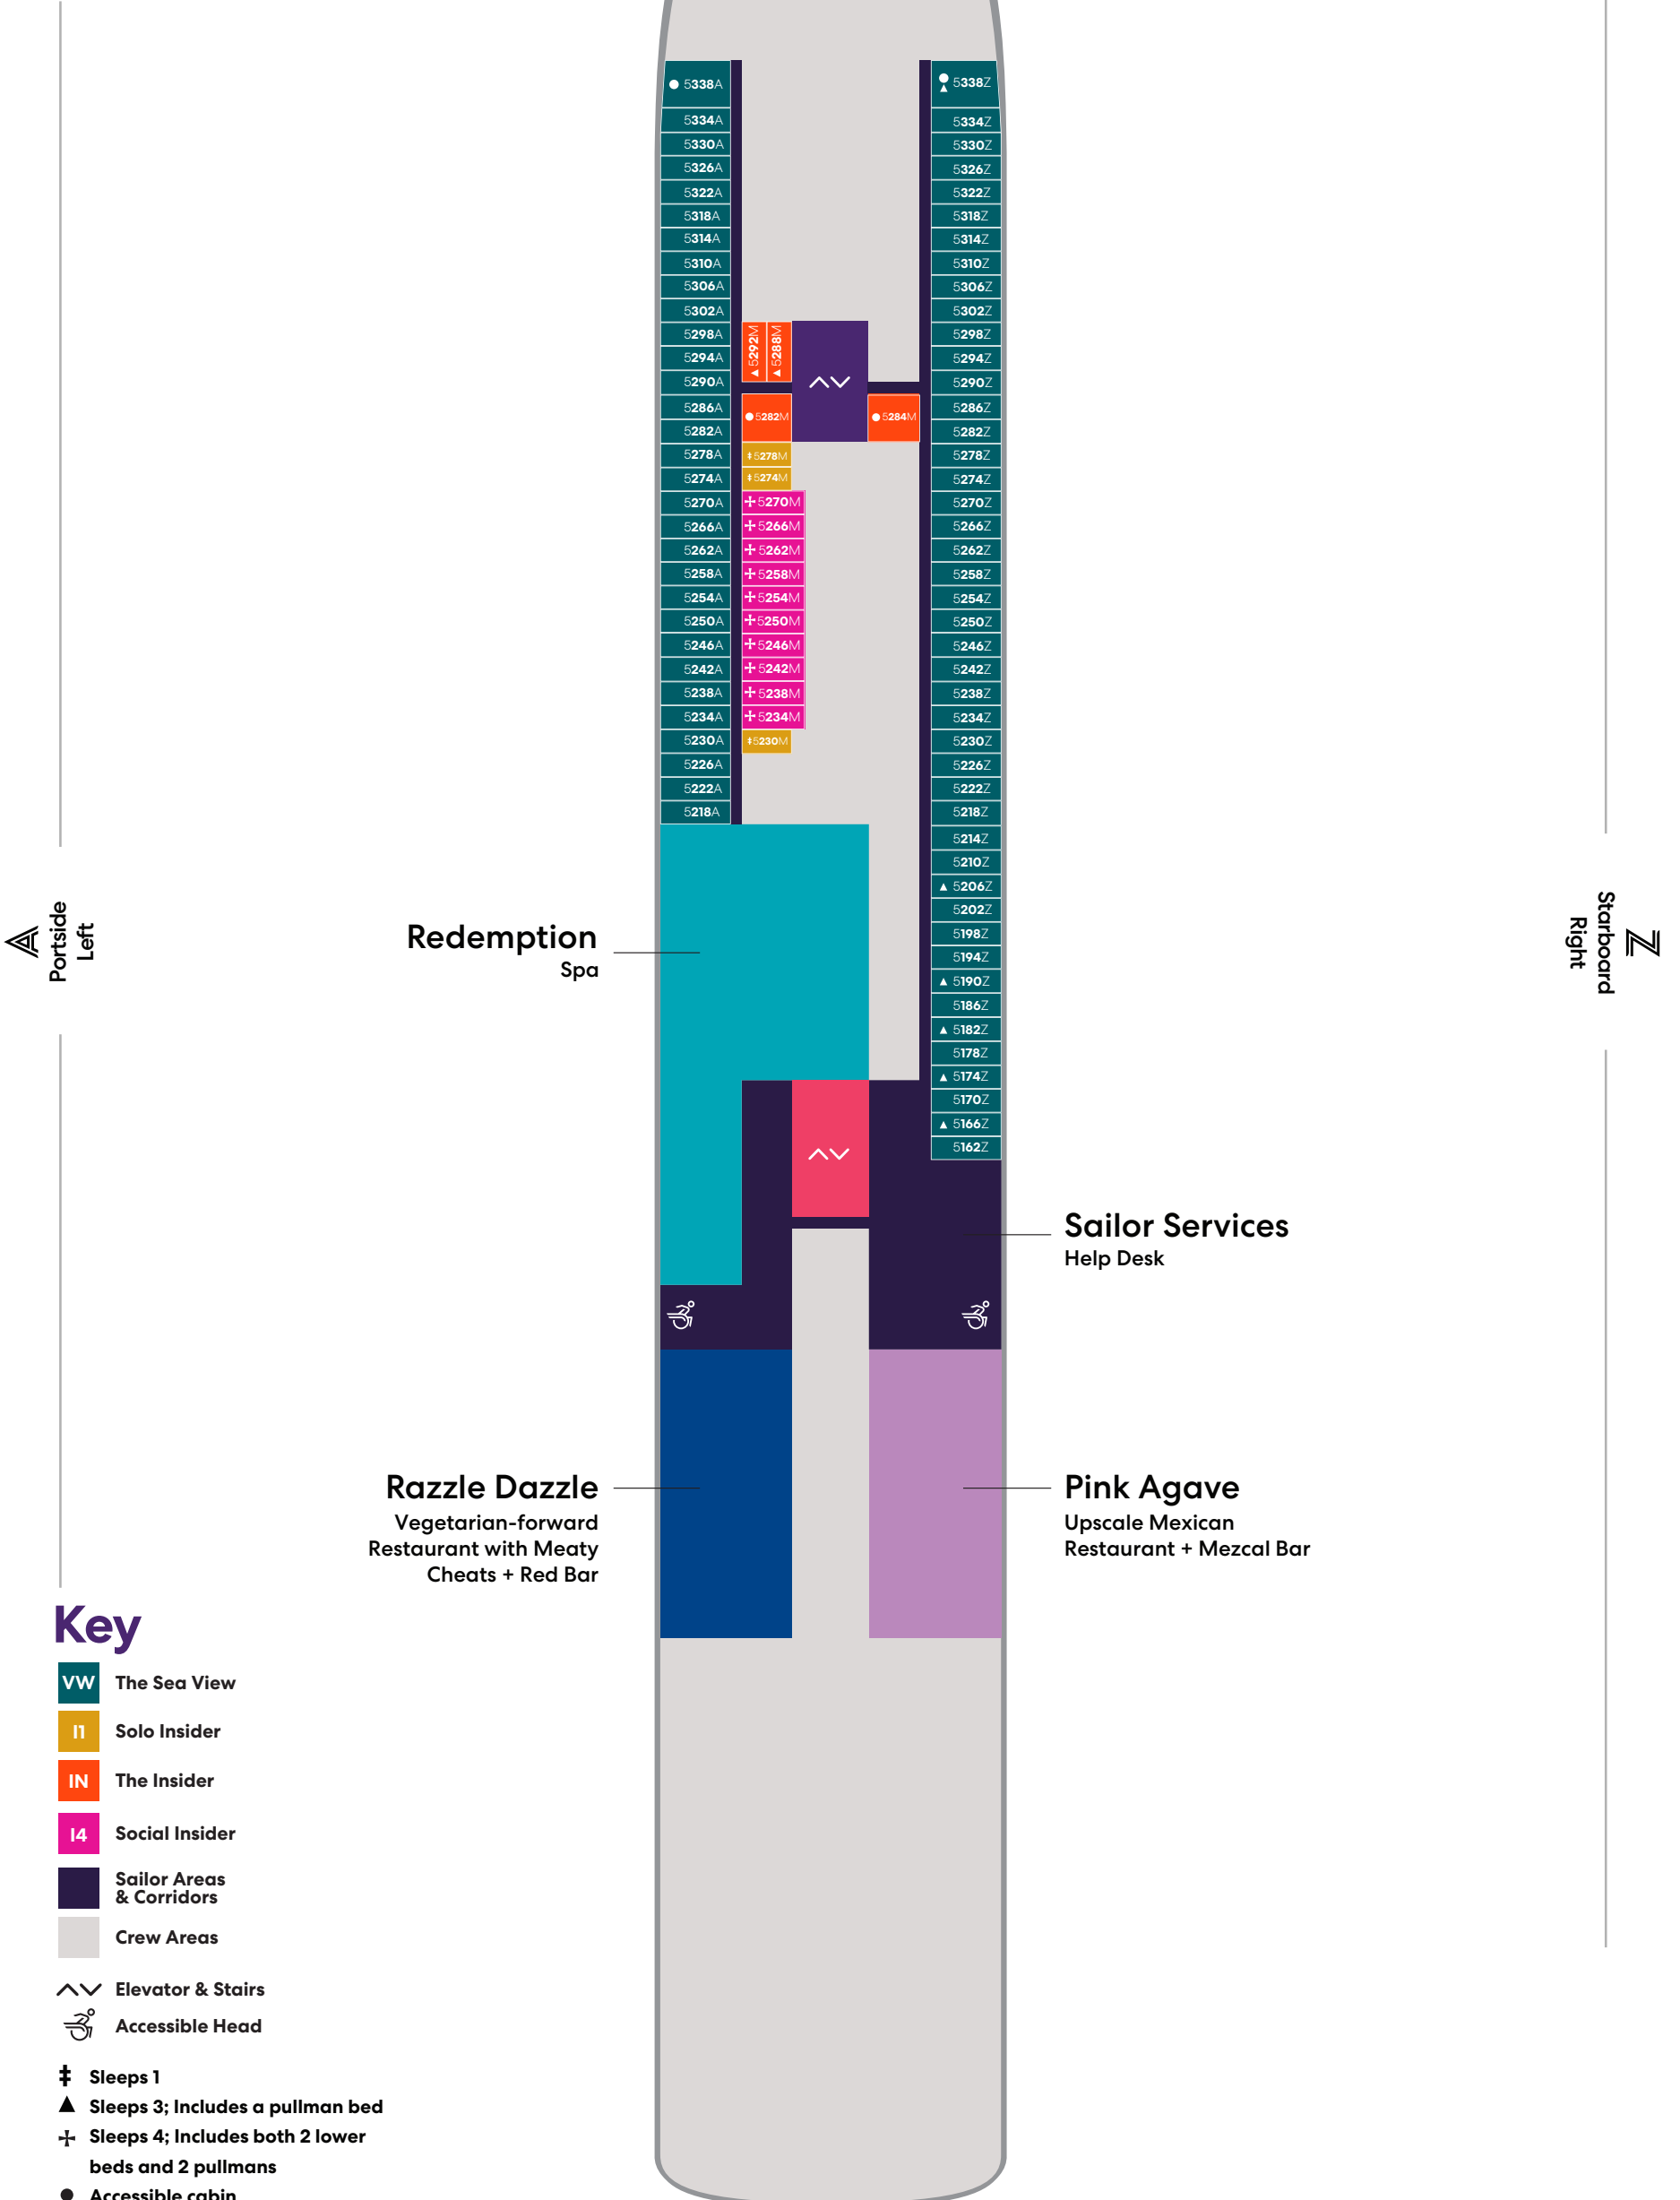

Deck

4

RESILIENT LADY

Portside
Left

Starboard
Right

Key

Sailor Areas & Corridors

Crew Areas

Elevator & Stairs

Deck

5

RESILIENT LADY

Key

- VW The Sea View
- I1 Solo Insider
- I2 The Insider
- I4 Social Insider
- S Sailor Areas & Corridors
- C Crew Areas
- Elevator & Stairs
- Accessible Head
- ‡ Sleeps 1
- ▲ Sleeps 3; Includes a pullman bed
- + Sleeps 4; Includes both 2 lower beds and 2 pullmans
- Accessible cabin

Deck

RESILIENT LADY

Key

-  Crew Areas
-  Circular Stairs
-  Stairwells
-  Elevator & Stairs
-  Accessible Head
-  The Head

Access from Deck 7

Deck

7

RESILIENT LADY

VOYAGES

Deck

RESILIENT LADY

Key

- SCP Cheeky Corner Suite – Pretty Big Terrace
- SAP Sweet Aft Suite – Pretty Big Terrace
- TX XL Sea Terrace
- TC Central Sea Terrace
- TR The Sea Terrace
- TL Ltd View Sea Terrace
- II Solo Insider
- Sailor Areas & Corridors
- Crew Areas
- ^ v Elevator & Stairs
- ‡ Sleeps 1
- ▲ Sleeps 3; Includes a pullman bed
- △ Sleeps 3; Includes an extra lower bed
- ⊠ Sleeps 4; Includes both an extra lower bed and a pullman bed
- Accessible cabin
- || Connecting cabins