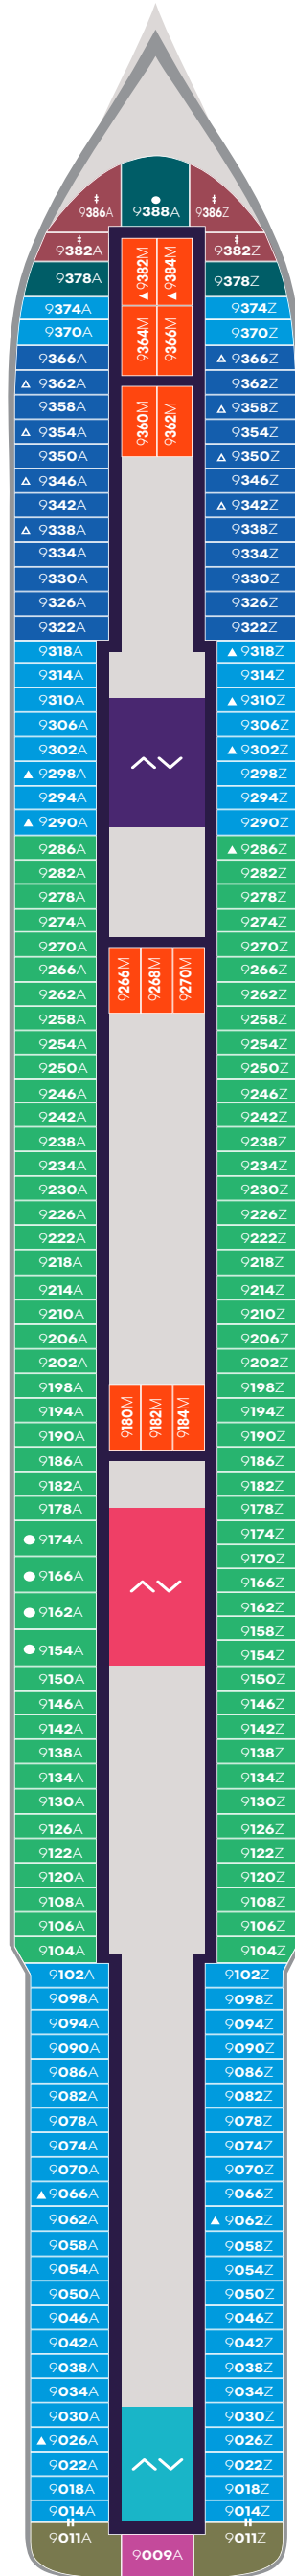

Elevator & Stairs

Deck

5

RESILIENT LADY

Key

- VW The Sea View
- I1 Solo Insider
- I2 The Insider
- I4 Social Insider
- S Sailor Areas & Corridors
- C Crew Areas
- Elevator & Stairs
- Accessible Head
- ‡ Sleeps 1
- ▲ Sleeps 3; Includes a pullman bed
- + Sleeps 4; Includes both 2 lower beds and 2 pullmans
- Accessible cabin

Deck

RESILIENT LADY

Key

-  Crew Areas
-  Circular Stairs
-  Stairwells
-  Elevator & Stairs
-  Accessible Head
-  The Head

Access from Deck 7

Deck

7

RESILIENT LADY

VOYAGES

Deck

RESILIENT LADY

Key

- SCP Cheeky Corner Suite – Pretty Big Terrace
- SAP Sweet Aft Suite – Pretty Big Terrace
- TX XL Sea Terrace
- TC Central Sea Terrace
- TR The Sea Terrace
- TL Ltd View Sea Terrace
- II Solo Insider
- Sailor Areas & Corridors
- Crew Areas
- ^ v Elevator & Stairs
- ‡ Sleeps 1
- ▲ Sleeps 3; Includes a pullman bed
- △ Sleeps 3; Includes an extra lower bed
- ⊠ Sleeps 4; Includes both an extra lower bed and a pullman bed
- Accessible cabin
- || Connecting cabins

Deck

9

RESILIENT LADY

Portside
Left

Starboard
Right

Key

- SCP Cheeky Corner Suite – Pretty Big Terrace
- SAP Sweet Aft Suite – Pretty Big Terrace
- TX XL Sea Terrace
- TC Central Sea Terrace
- TR The Sea Terrace
- VI Solo Sea View
- VW The Sea View
- IN The Insider
- Sailor Areas & Corridors
- Crew Areas
- ^ v Elevator & Stairs
- ‡ Sleeps 1
- ▲ Sleeps 3; Includes a pullman bed
- △ Sleeps 3; Includes an extra lower bed
- Accessible cabin
- || Connecting cabins