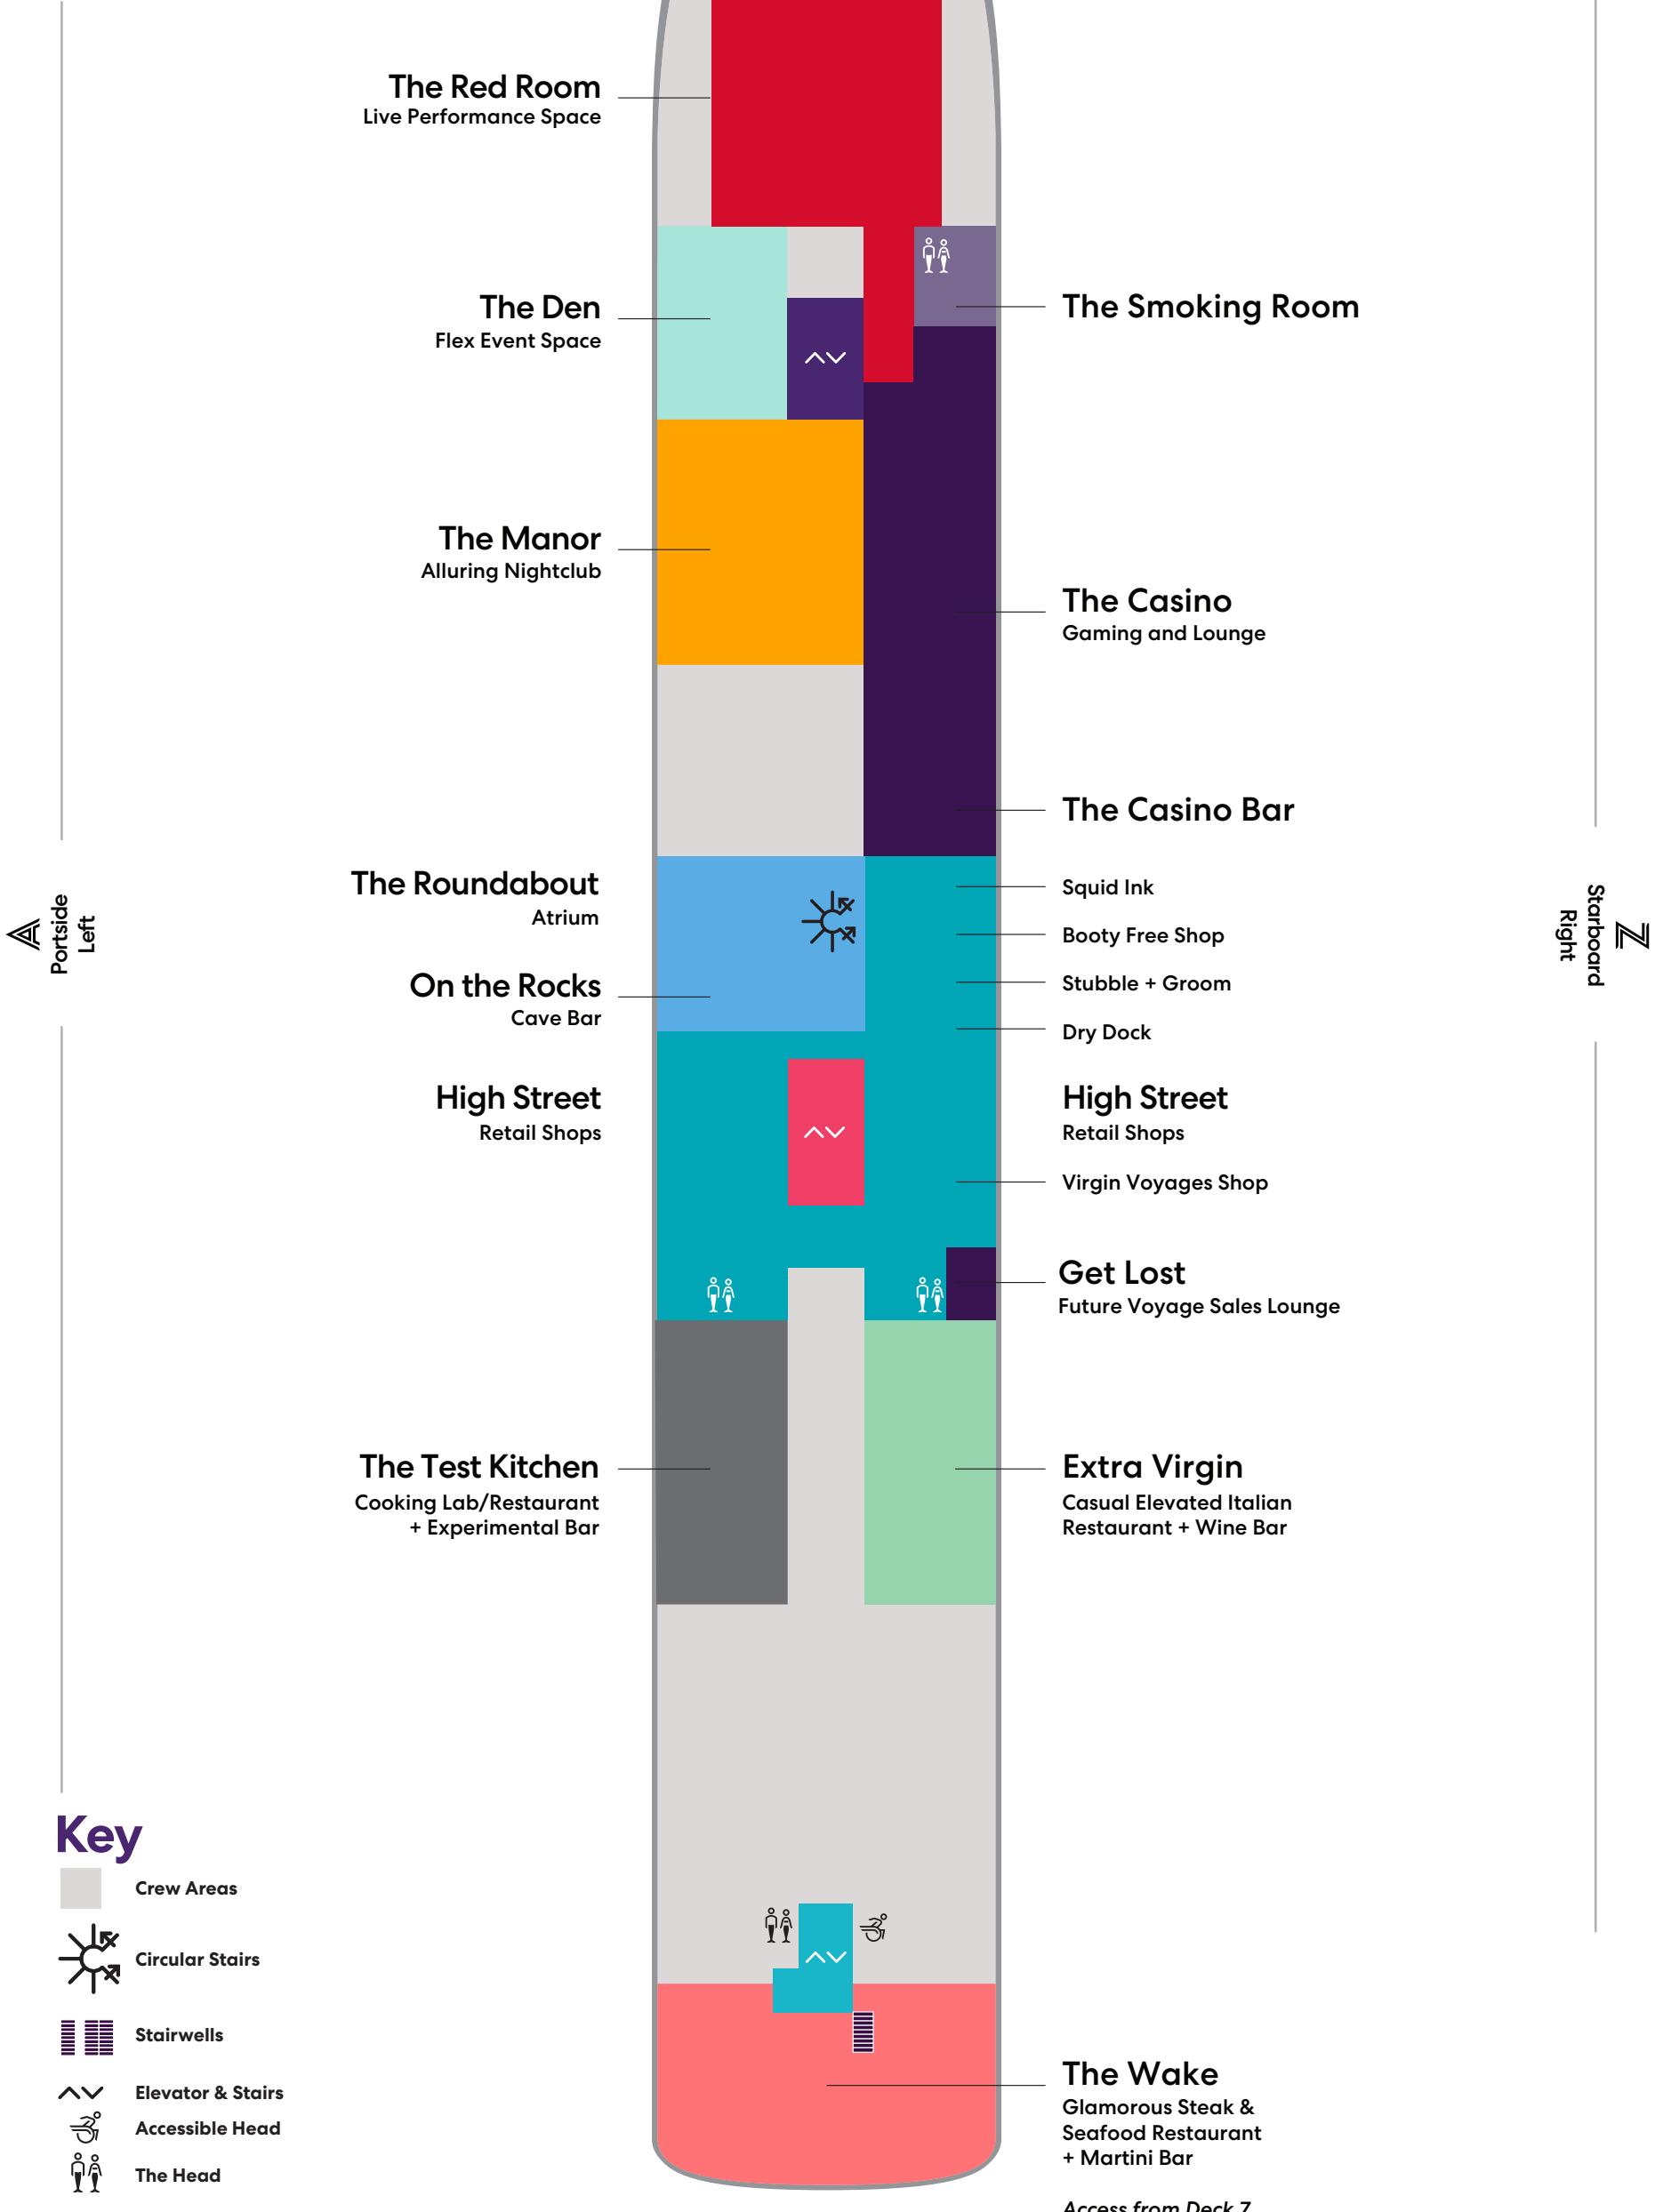

Deck

4

RESILIENT LADY

Portside
Left

Starboard
Right

Key

Sailor Areas & Corridors

Crew Areas

Elevator & Stairs

Deck

5

RESILIENT LADY

Key

- VW The Sea View
- I1 Solo Insider
- I2 The Insider
- I4 Social Insider
- S Sailor Areas & Corridors
- C Crew Areas
- Elevator & Stairs
- Accessible Head
- ‡ Sleeps 1
- ▲ Sleeps 3; Includes a pullman bed
- + Sleeps 4; Includes both 2 lower beds and 2 pullmans
- Accessible cabin

Deck

RESILIENT LADY

Key

-  Crew Areas
-  Circular Stairs
-  Stairwells
-  Elevator & Stairs
-  Accessible Head
-  The Head

Access from Deck 7

Deck

7

RESILIENT LADY

VOYAGES

Deck

RESILIENT LADY

Key

- SCP Cheeky Corner Suite – Pretty Big Terrace
- SAP Sweet Aft Suite – Pretty Big Terrace
- TX XL Sea Terrace
- TC Central Sea Terrace
- TR The Sea Terrace
- TL Ltd View Sea Terrace
- II Solo Insider
- Sailor Areas & Corridors
- Crew Areas
- ^ v Elevator & Stairs
- ‡ Sleeps 1
- ▲ Sleeps 3; Includes a pullman bed
- △ Sleeps 3; Includes an extra lower bed
- ⊠ Sleeps 4; Includes both an extra lower bed and a pullman bed
- Accessible cabin
- || Connecting cabins