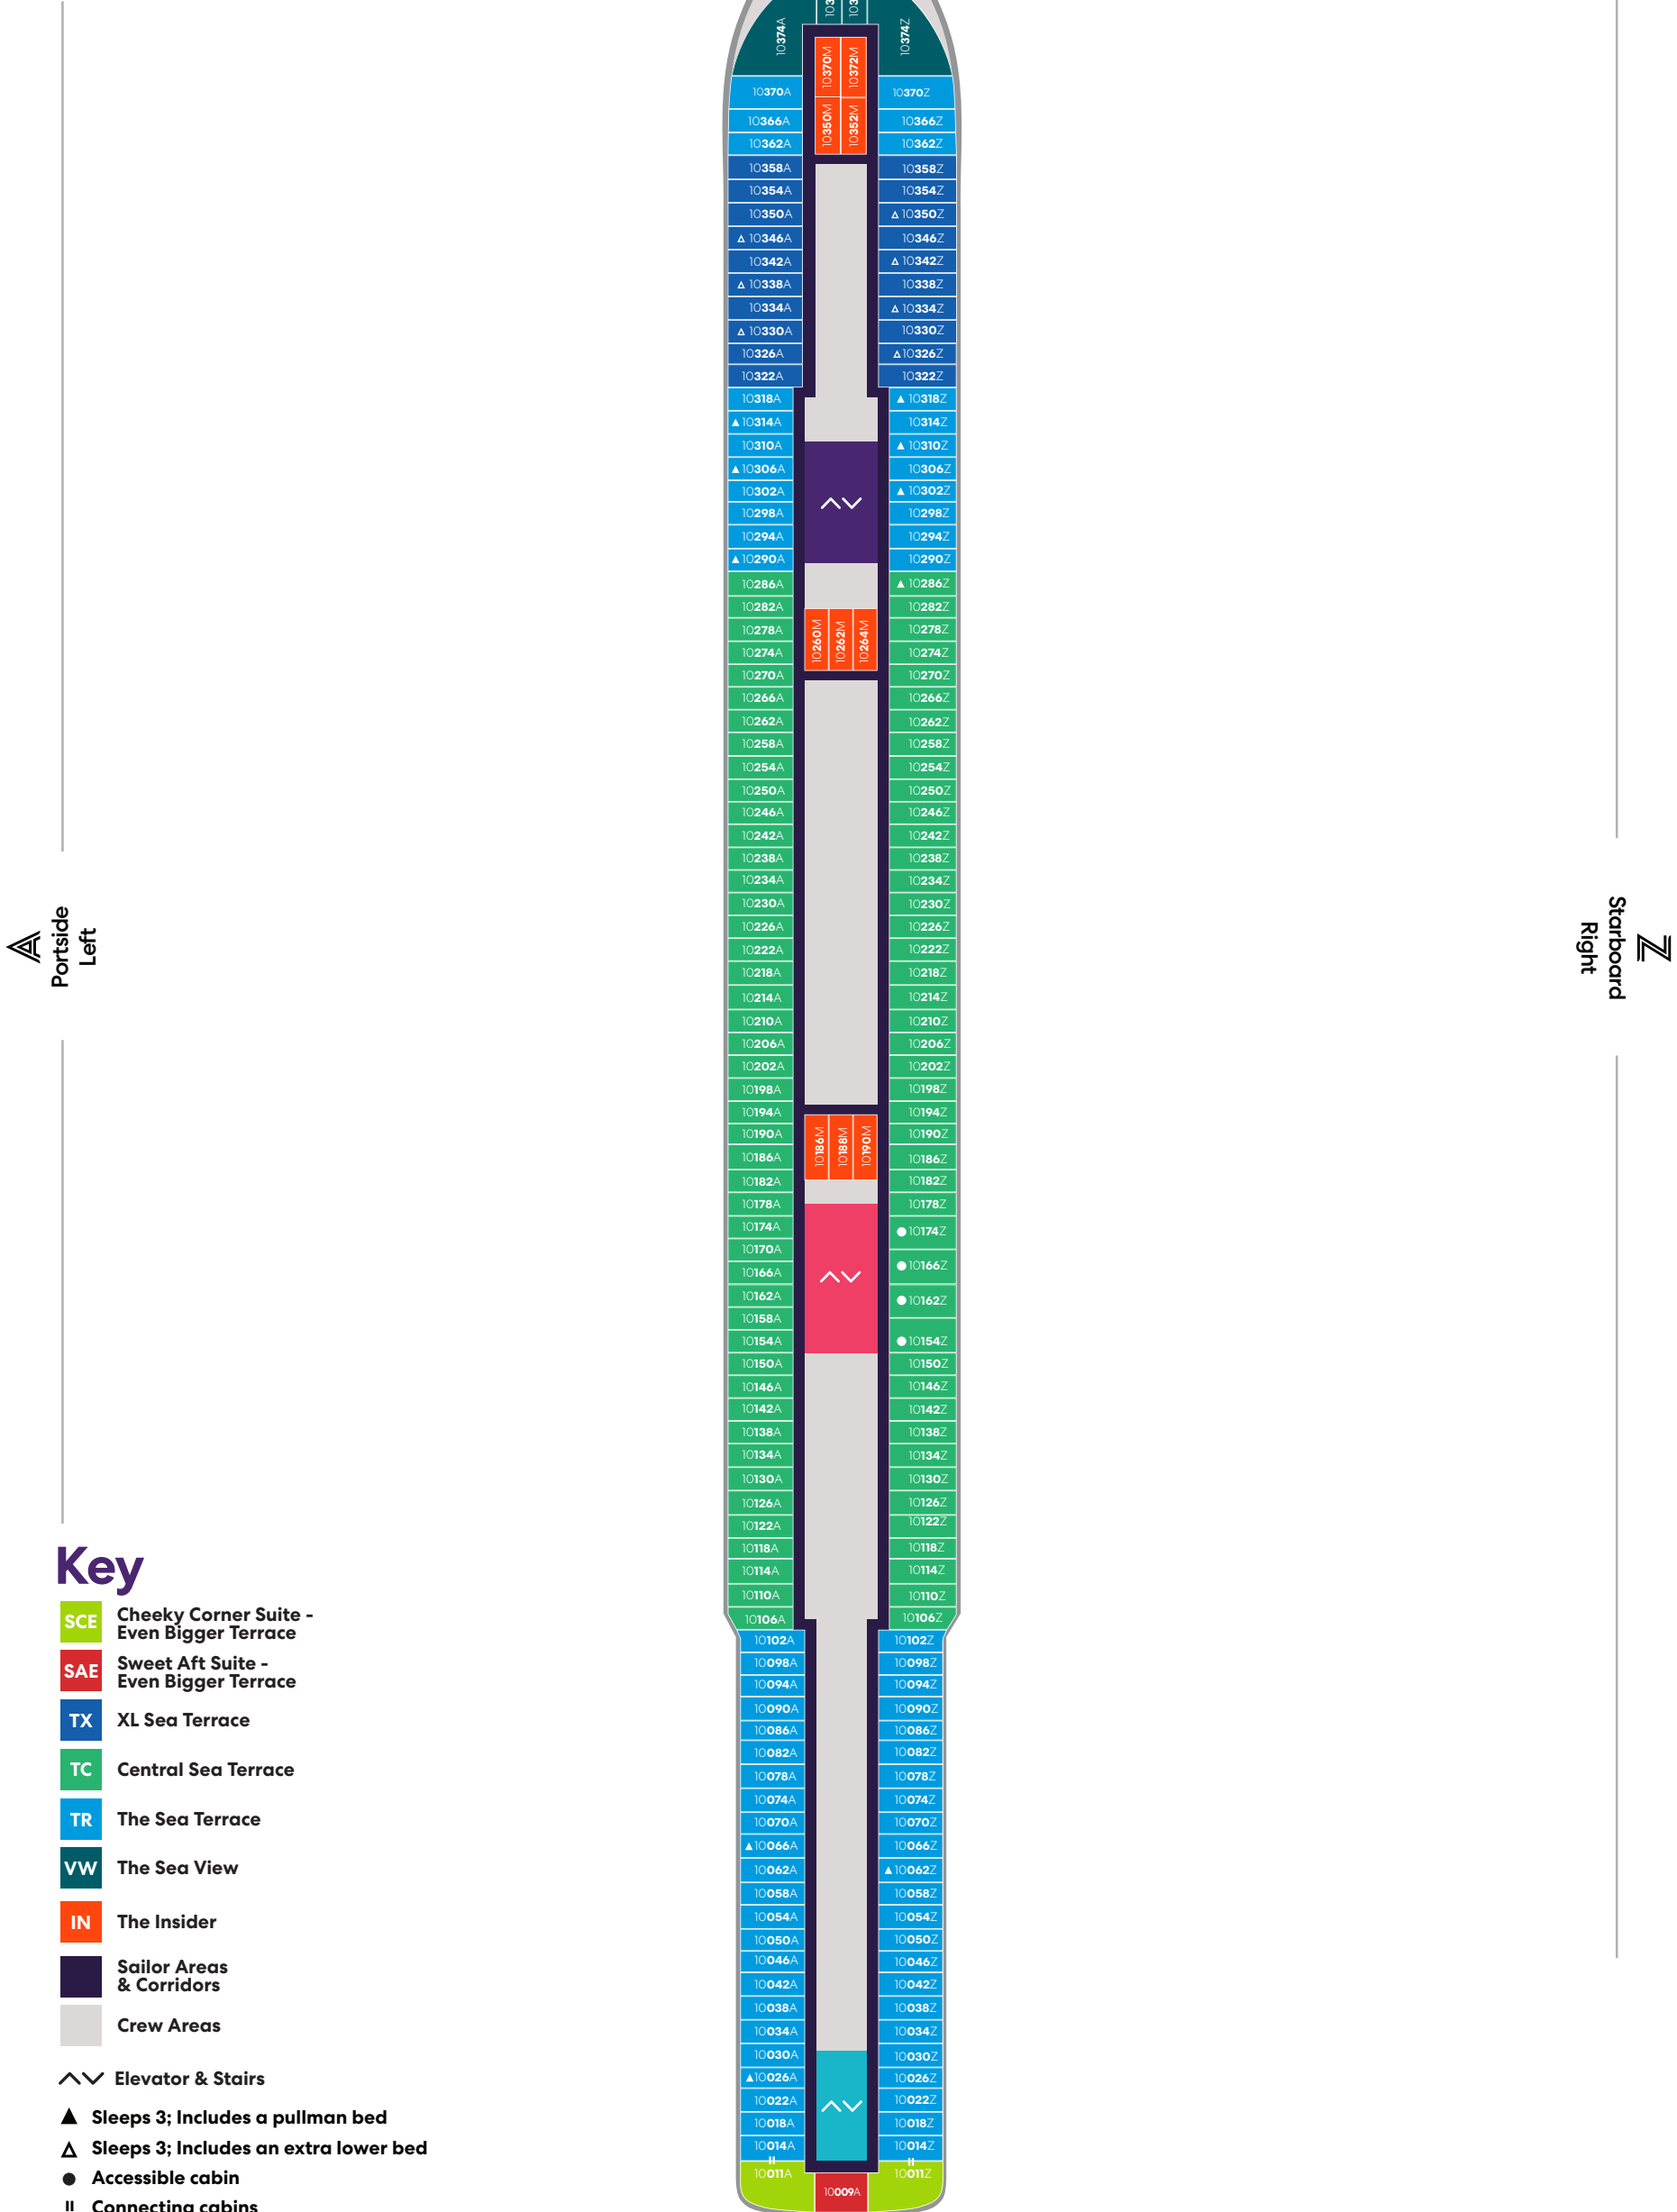

Deck

RESILIENT LADY

Key

-  Crew Areas
-  Circular Stairs
-  Stairwells
-  Elevator & Stairs
-  Accessible Head
-  The Head

Access from Deck 7

Deck

7

RESILIENT LADY

Deck

9

RESILIENT LADY

Portside
Left

Starboard
Right

Key

- SCP Cheeky Corner Suite – Pretty Big Terrace
- SAP Sweet Aft Suite – Pretty Big Terrace
- TX XL Sea Terrace
- TC Central Sea Terrace
- TR The Sea Terrace
- VI Solo Sea View
- VW The Sea View
- IN The Insider
- Sailor Areas & Corridors
- Crew Areas
- ^ v Elevator & Stairs
- ‡ Sleeps 1
- ▲ Sleeps 3; Includes a pullman bed
- △ Sleeps 3; Includes an extra lower bed
- Accessible cabin
- || Connecting cabins

Deck

10

RESILIENT LADY

▲ Portside
Left

▲ Starboard
Right

Key

- SCE Cheeky Corner Suite - Even Bigger Terrace
- SAE Sweet Aft Suite - Even Bigger Terrace
- TX XL Sea Terrace
- TC Central Sea Terrace
- TR The Sea Terrace
- VW The Sea View
- IN The Insider
- Sailor Areas & Corridors
- Crew Areas
- ^ v Elevator & Stairs
- ▲ Sleeps 3; Includes a pullman bed
- △ Sleeps 3; Includes an extra lower bed
- Accessible cabin
- || Connecting cabins

Deck

11

RESILIENT LADY

Key

- SCE** Cheeky Corner Suite – Even Bigger Terrace
- SAE** Sweet Aft Suite – Even Bigger Terrace
- TX** XL Sea Terrace
- TC** Central Sea Terrace
- TR** The Sea Terrace
- VW** The Sea View
- I1** Solo Insider
- IN** The Insider
- Sailor Areas & Corridors**
- Crew Areas**
- ^ v Elevator & Stairs
- ‡ Sleeps 1
- ▲ Sleeps 3; Includes a pullman bed
- △ Sleeps 3; Includes an extra lower bed
- Accessible cabin
- || Connecting cabins