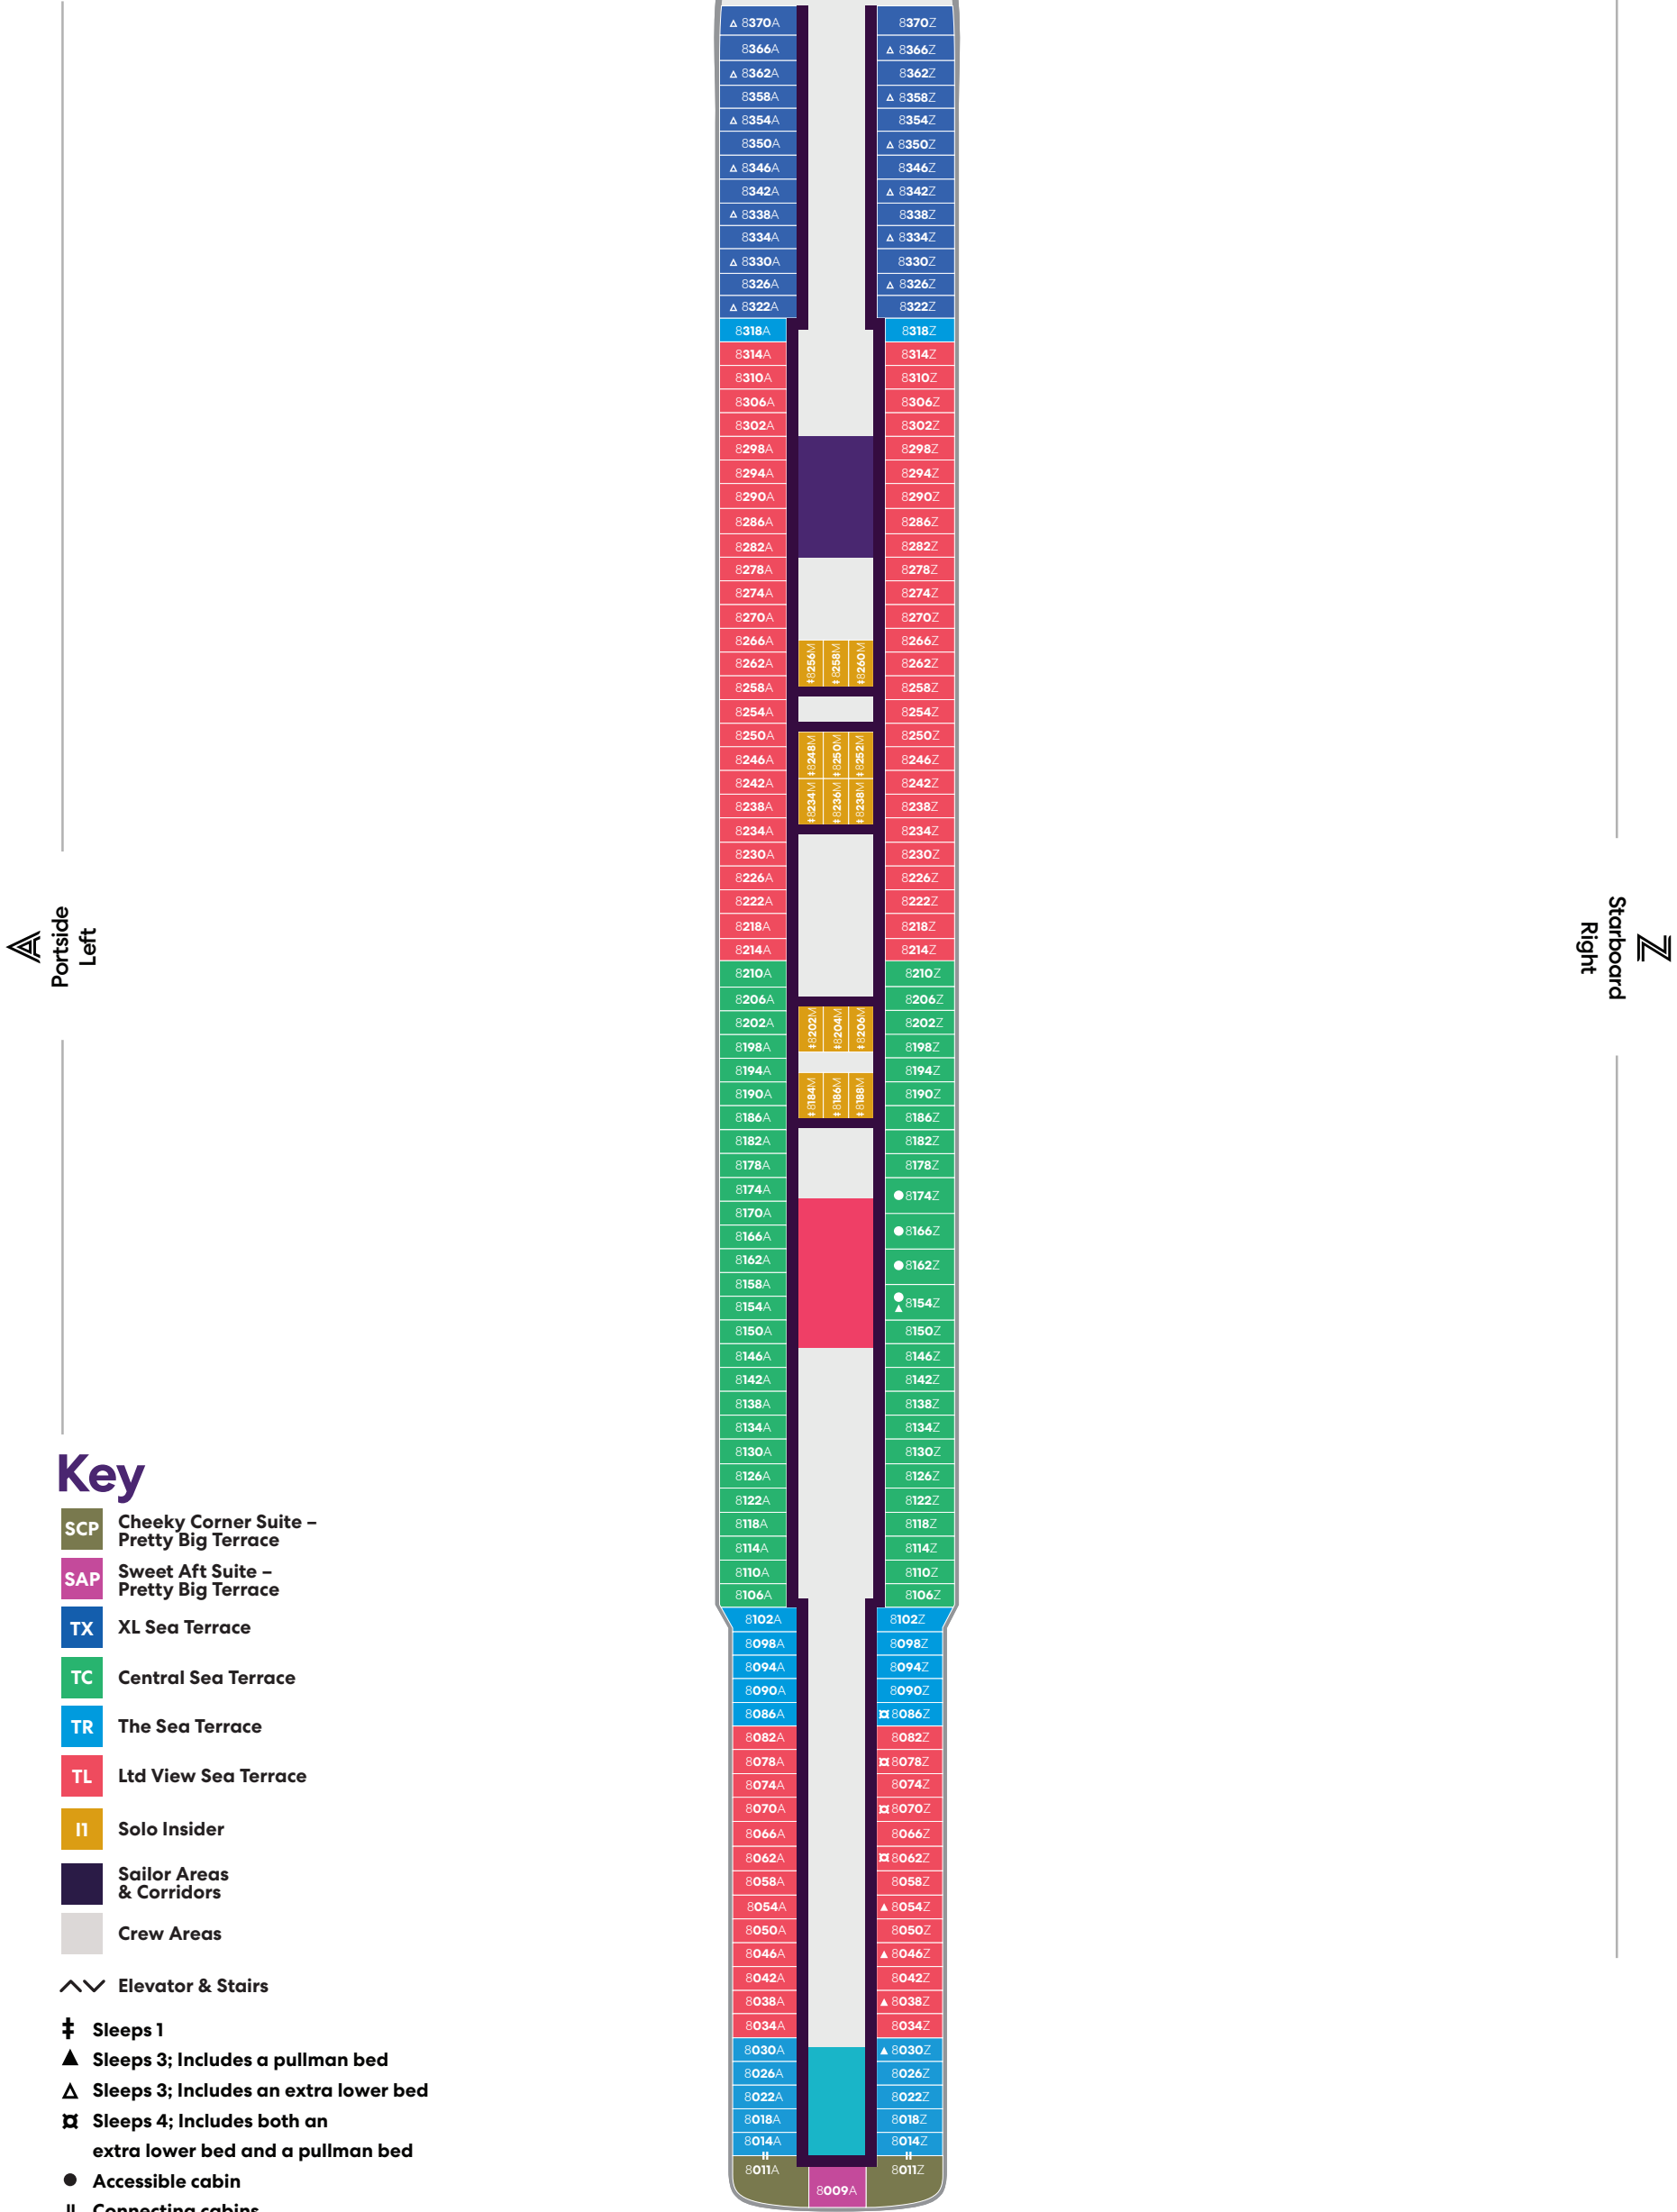

Deck

4

RESILIENT LADY

Portside
Left

Starboard
Right

Key

Sailor Areas & Corridors

Crew Areas

Elevator & Stairs

Deck

5

RESILIENT LADY

Key

- VW The Sea View
- I1 Solo Insider
- I2 The Insider
- I4 Social Insider
- S Sailor Areas & Corridors
- C Crew Areas
- Elevator & Stairs
- Accessible Head
- ‡ Sleeps 1
- ▲ Sleeps 3; Includes a pullman bed
- + Sleeps 4; Includes both 2 lower beds and 2 pullmans
- Accessible cabin

Deck

RESILIENT LADY

Key

-  Crew Areas
-  Circular Stairs
-  Stairwells
-  Elevator & Stairs
-  Accessible Head
-  The Head

Access from Deck 7

Deck

7

RESILIENT LADY

VOYAGES

Deck

RESILIENT LADY

Key

- SCP Cheeky Corner Suite – Pretty Big Terrace
- SAP Sweet Aft Suite – Pretty Big Terrace
- TX XL Sea Terrace
- TC Central Sea Terrace
- TR The Sea Terrace
- TL Ltd View Sea Terrace
- II Solo Insider
- Sailor Areas & Corridors
- Crew Areas
- ^ v Elevator & Stairs
- ‡ Sleeps 1
- ▲ Sleeps 3; Includes a pullman bed
- △ Sleeps 3; Includes an extra lower bed
- ⊠ Sleeps 4; Includes both an extra lower bed and a pullman bed
- Accessible cabin
- || Connecting cabins