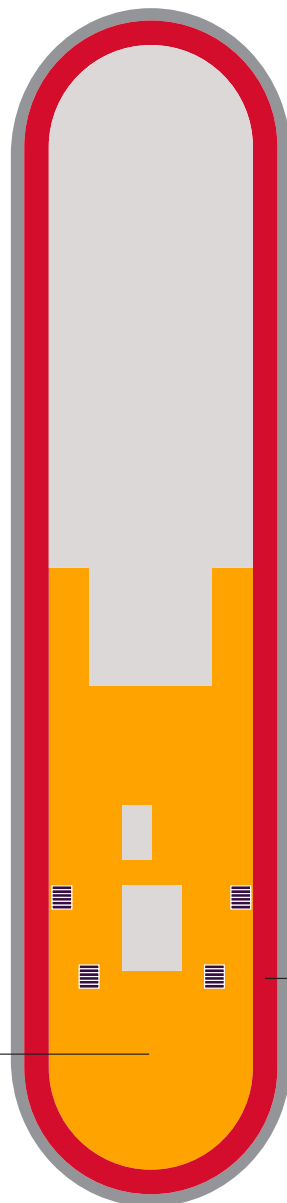

Deck

17

RESILIENT LADY

VOYAGES

▲ Portside
Left

Starboard
Right

The Perch
Outdoor Yoga

The Runway
Jogging Track

Key

■ Crew Areas

▮ Stairwells