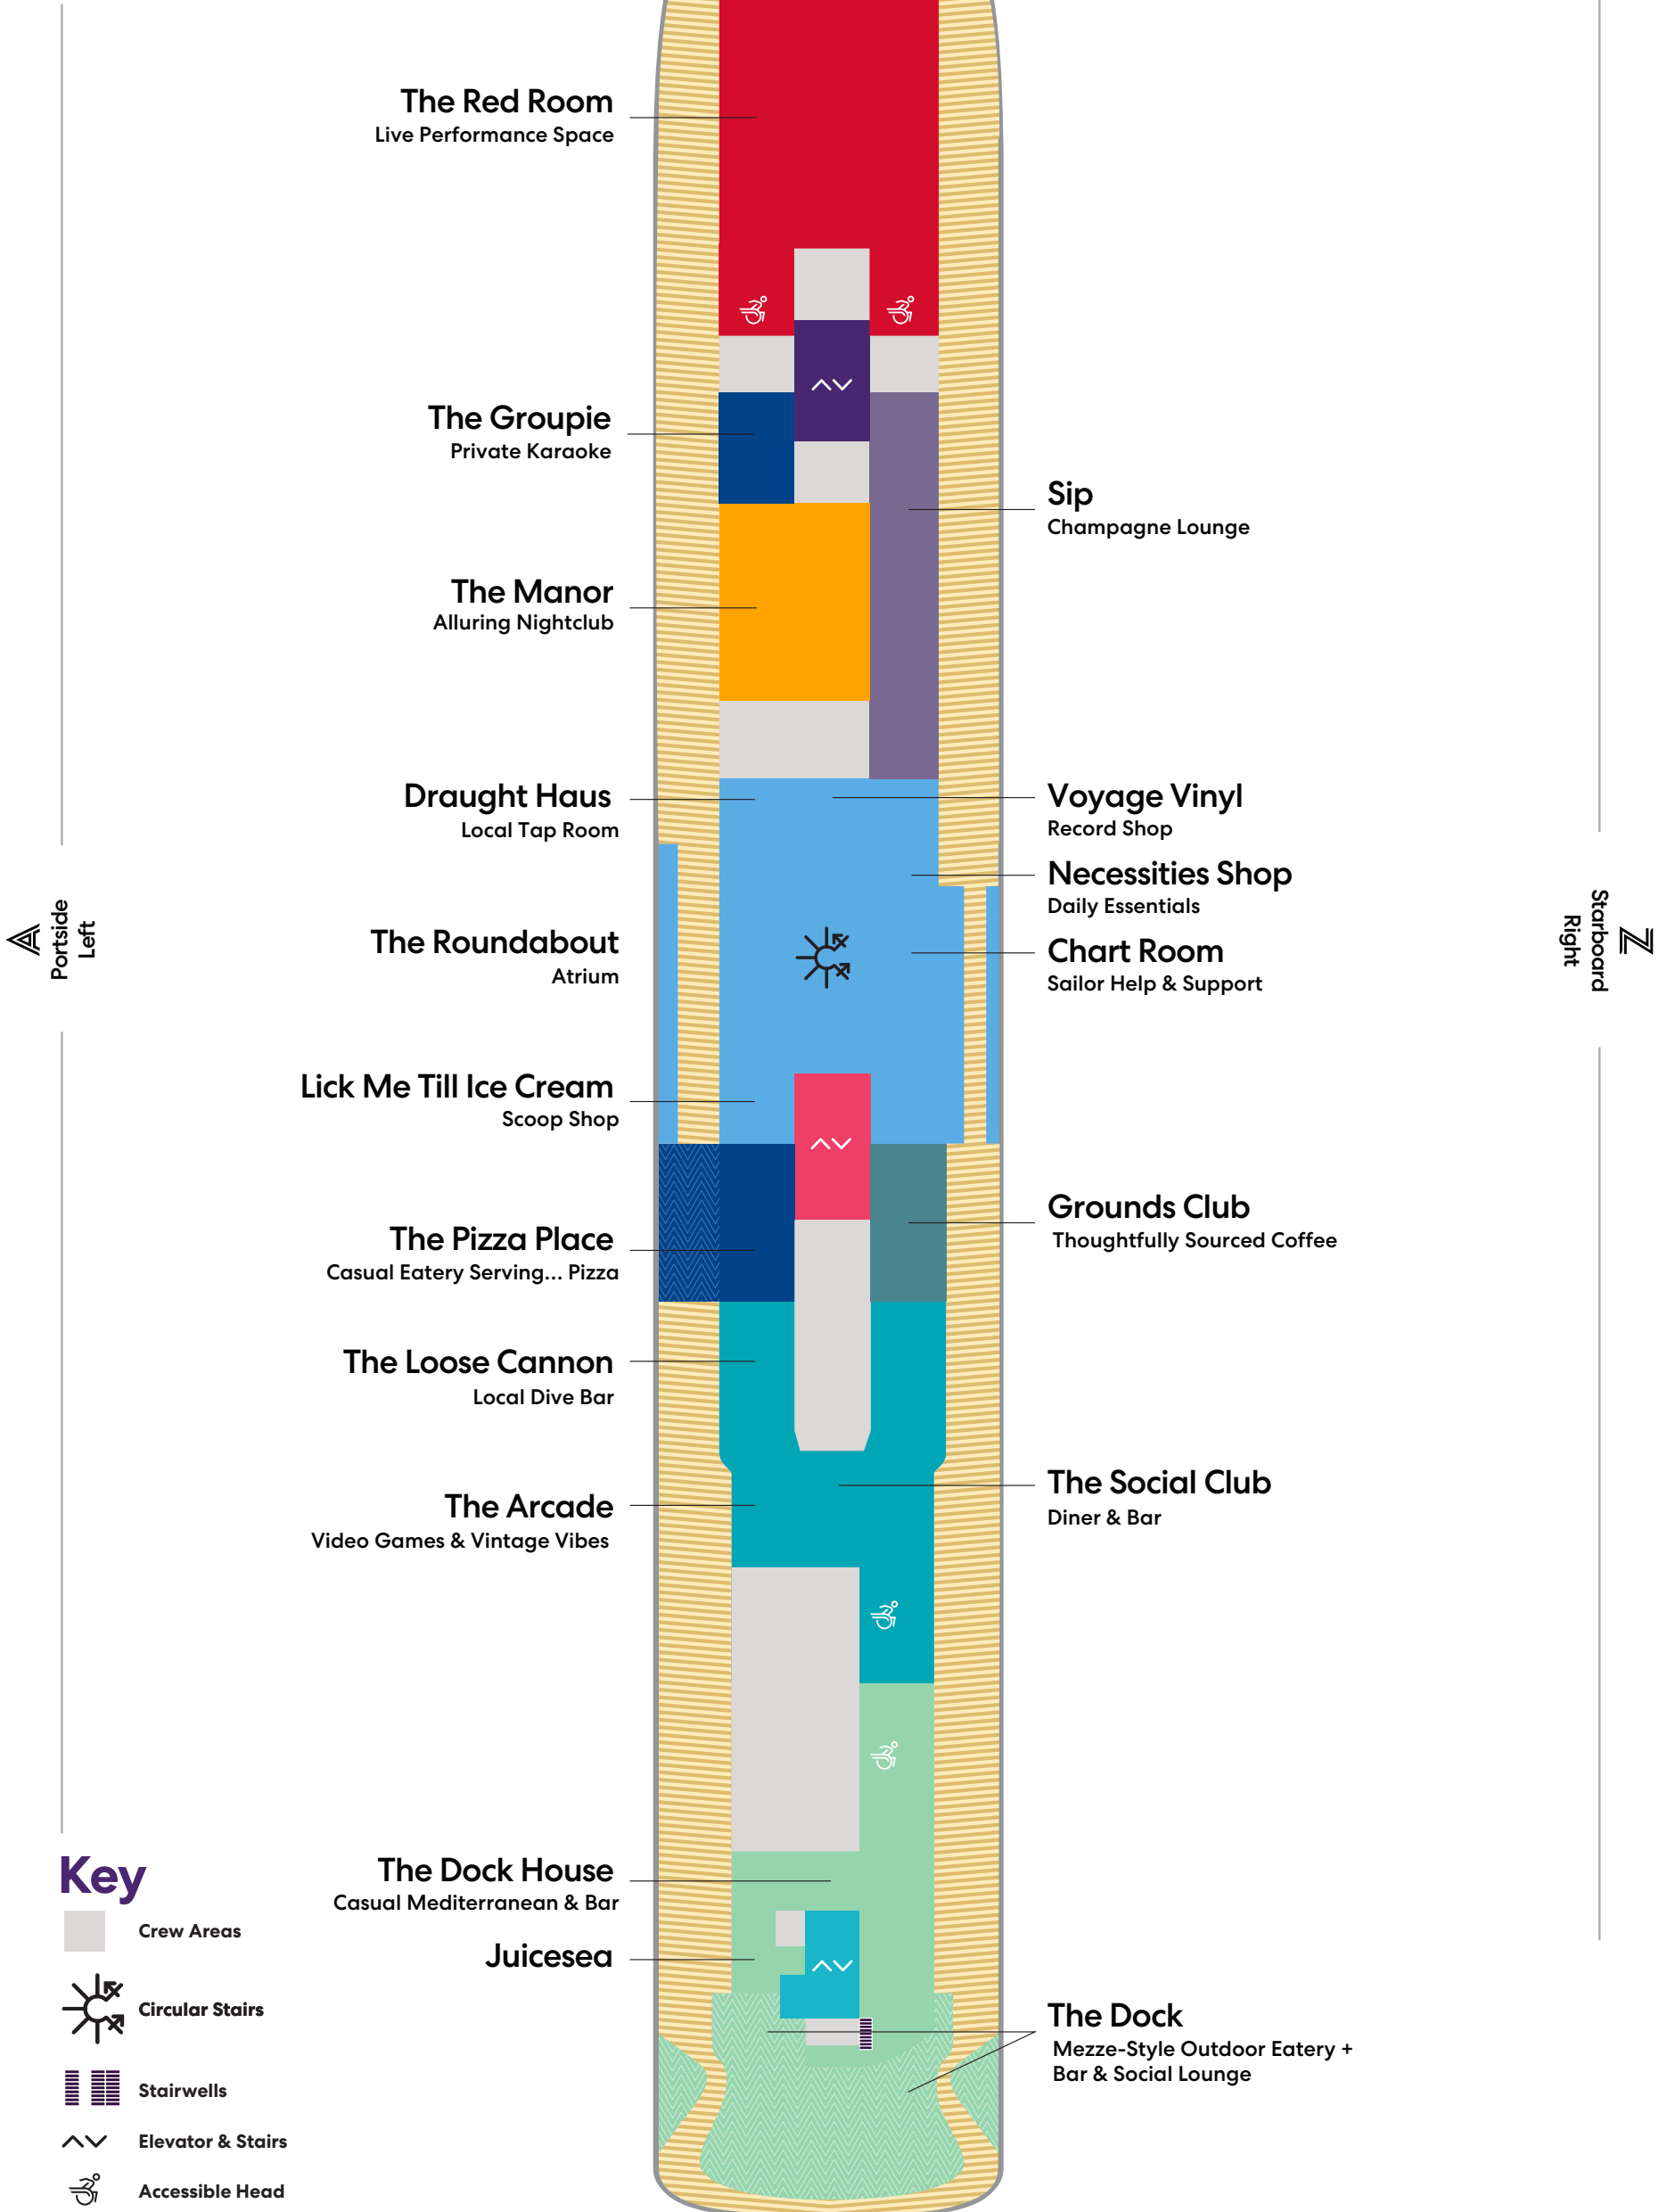

Deck

4

RESILIENT LADY

Portside
Left

Starboard
Right

Key

Sailor Areas & Corridors

Crew Areas

Deck

RESILIENT LADY

Key

-  Crew Areas
-  Circular Stairs
-  Stairwells
-  Elevator & Stairs
-  Accessible Head
-  The Head

Access from Deck 7

Deck

7

RESILIENT LADY

VOYAGES

Deck

RESILIENT LADY

Key

- SCP Cheeky Corner Suite – Pretty Big Terrace
- SAP Sweet Aft Suite – Pretty Big Terrace
- TX XL Sea Terrace
- TC Central Sea Terrace
- TR The Sea Terrace
- TL Ltd View Sea Terrace
- II Solo Insider
- Sailor Areas & Corridors
- Crew Areas
- ^ v Elevator & Stairs
- ‡ Sleeps 1
- ▲ Sleeps 3; Includes a pullman bed
- △ Sleeps 3; Includes an extra lower bed
- ⊠ Sleeps 4; Includes both an extra lower bed and a pullman bed
- Accessible cabin
- || Connecting cabins

Deck

9

RESILIENT LADY

Portside
Left

Starboard
Right

Key

- SCP Cheeky Corner Suite – Pretty Big Terrace
- SAP Sweet Aft Suite – Pretty Big Terrace
- TX XL Sea Terrace
- TC Central Sea Terrace
- TR The Sea Terrace
- VI Solo Sea View
- VW The Sea View
- IN The Insider
- Sailor Areas & Corridors
- Crew Areas
- ^ v Elevator & Stairs
- ‡ Sleeps 1
- ▲ Sleeps 3; Includes a pullman bed
- △ Sleeps 3; Includes an extra lower bed
- Accessible cabin
- || Connecting cabins