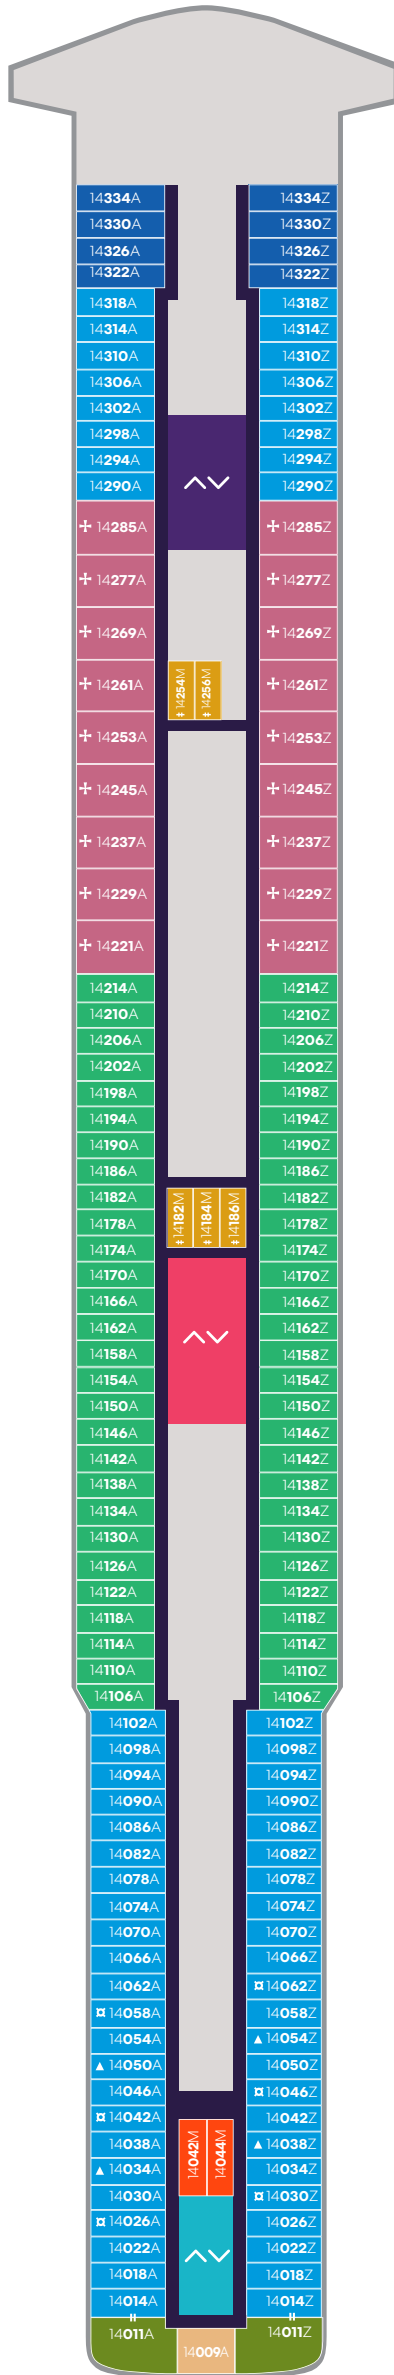

Portside
Left

Starboard
Right