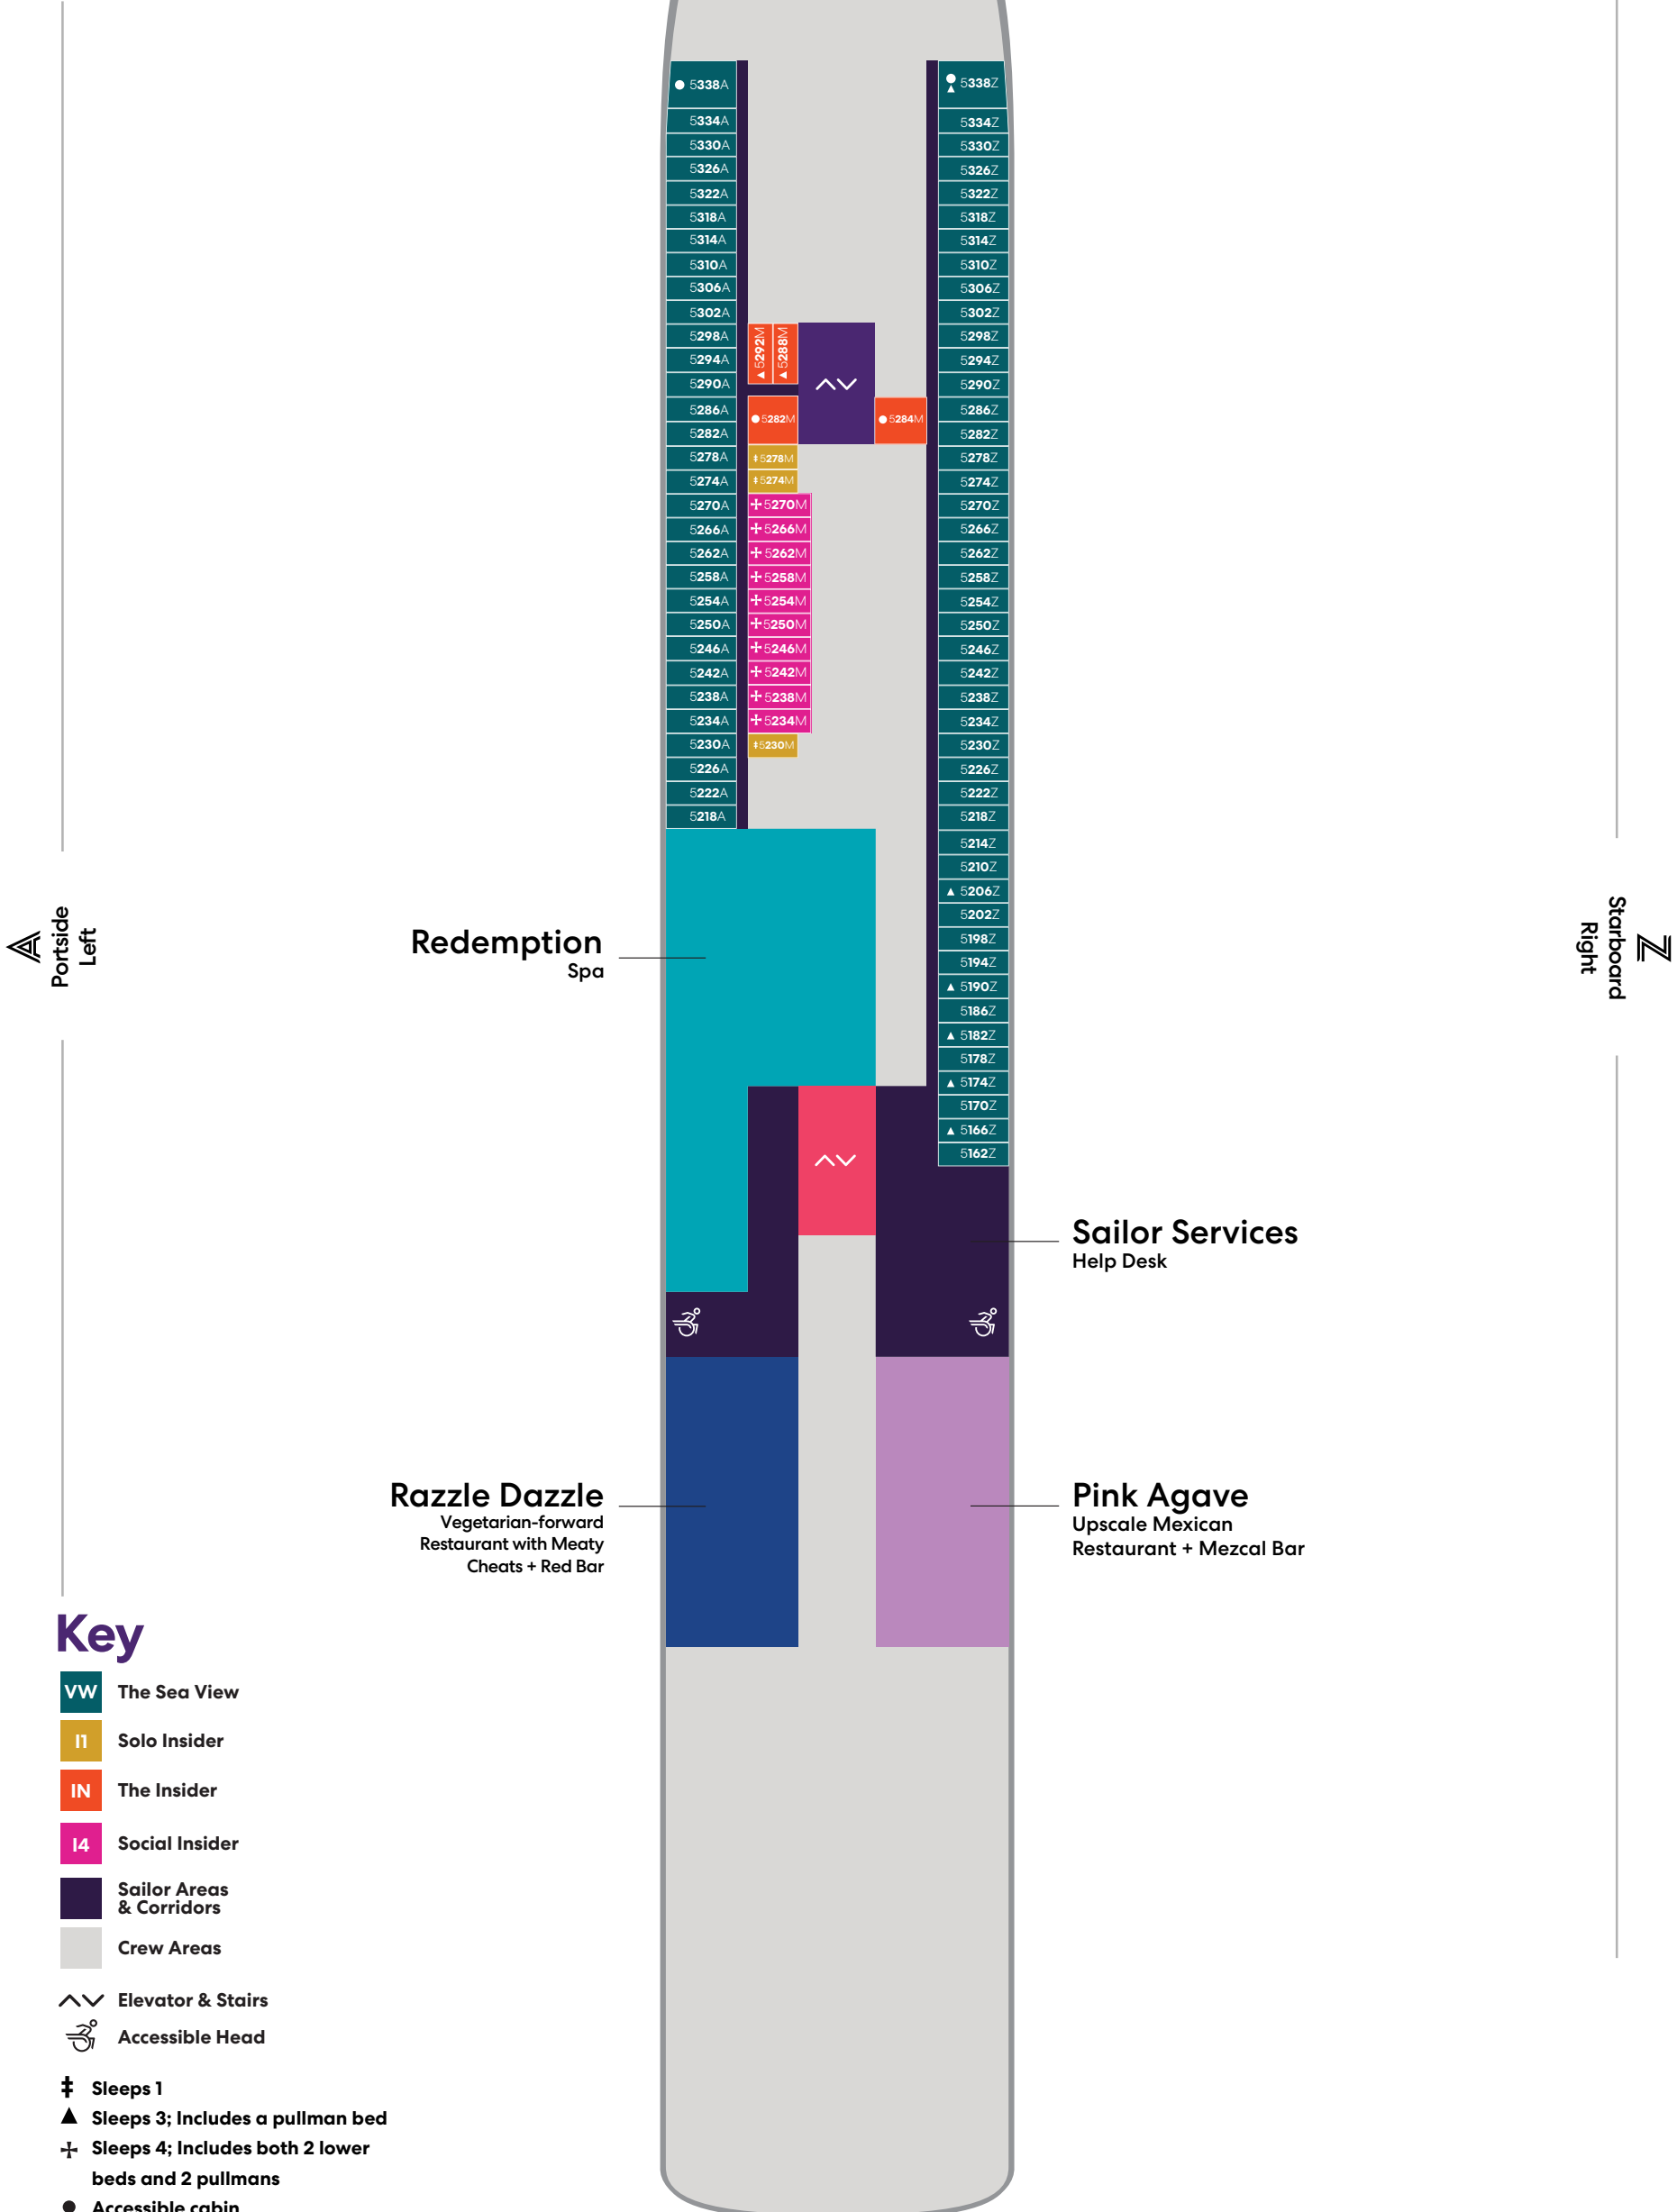

Deck

5

VALIANT LADY

▲ Portside Left

▲ Starboard Right

Redemption Spa

Sailor Services Help Desk

Razzle Dazzle Vegetarian-forward Restaurant with Meaty Cheats + Red Bar

Pink Agave Upscale Mexican Restaurant + Mezcal Bar

Key

- VW The Sea View
- I1 Solo Insider
- IN The Insider
- I4 Social Insider
- S Sailor Areas & Corridors
- C Crew Areas
- Elevator & Stairs
- Accessible Head
- Sleeps 1
- Sleeps 3; Includes a pullman bed
- Sleeps 4; Includes both 2 lower beds and 2 pullmans
- Accessible cabin

Deck

VALIANT LADY

VOYAGES

Key

-  Crew Areas
-  Circular Stairs
-  Stairwells
-  Elevator & Stairs
-  Accessible Head
-  The Head

Deck

7

VALIANT LADY

VOYAGES

Portside
Left

Starboard
Right

The Manor
Kick-Ass Nightclub

The Roundabout
Atrium

The Pizza Place
Casual Eatery Serving... Pizza

Juicesea

The Dock
Mezze-Style Outdoor Eatery +
Bar & Social Lounge