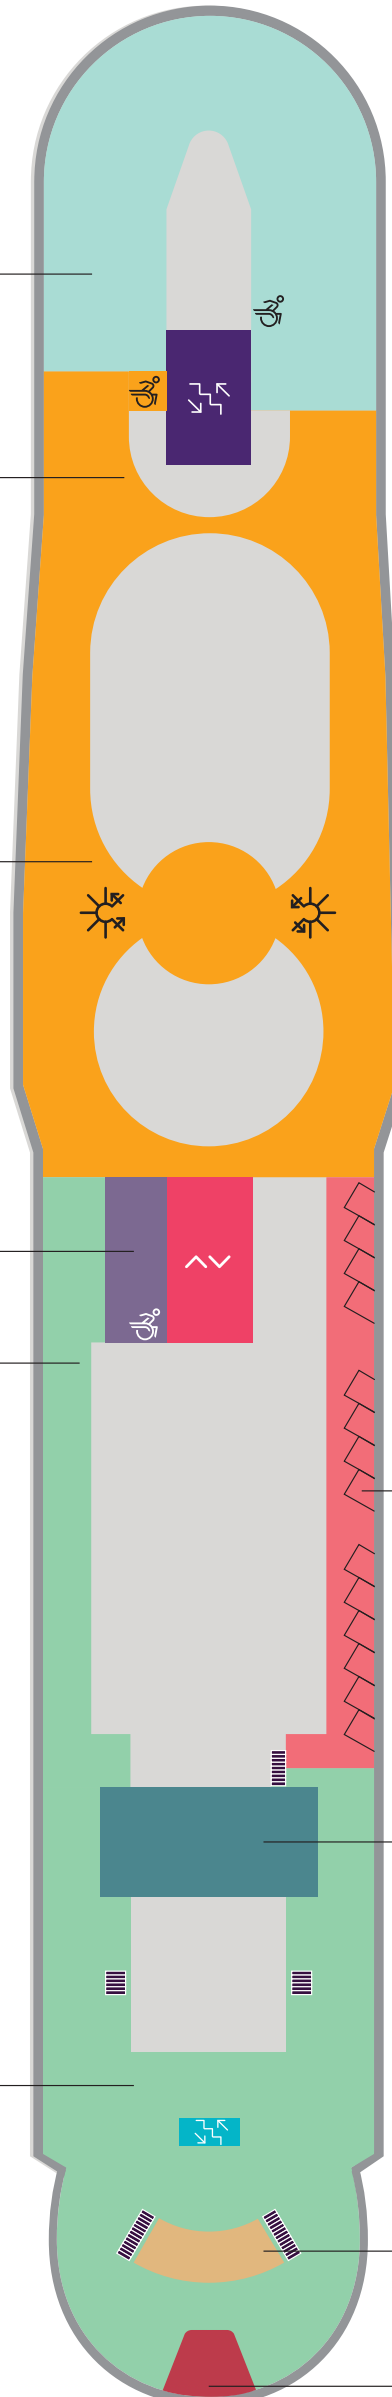

Portside
Left

Starboard
Right

Richard's Rooftop
VIP Sundeck + Bar

Sun Club Café
Outdoor Eatery

Sun Club
Sun Worship Sanctuary

Training Camp
Group Fitness

Boxing Ring

The Cabanas
Private Hideaways

Sports Area

The Athletic Club
Adult Playground

The Athletic Club Bar

The Net
Suspended Catamaran Net

Key

- Crew Areas
- Circular Stairs
- Stairwells
- Fore and Aft Stairwells
- Elevator & Stairs
- Accessible Head