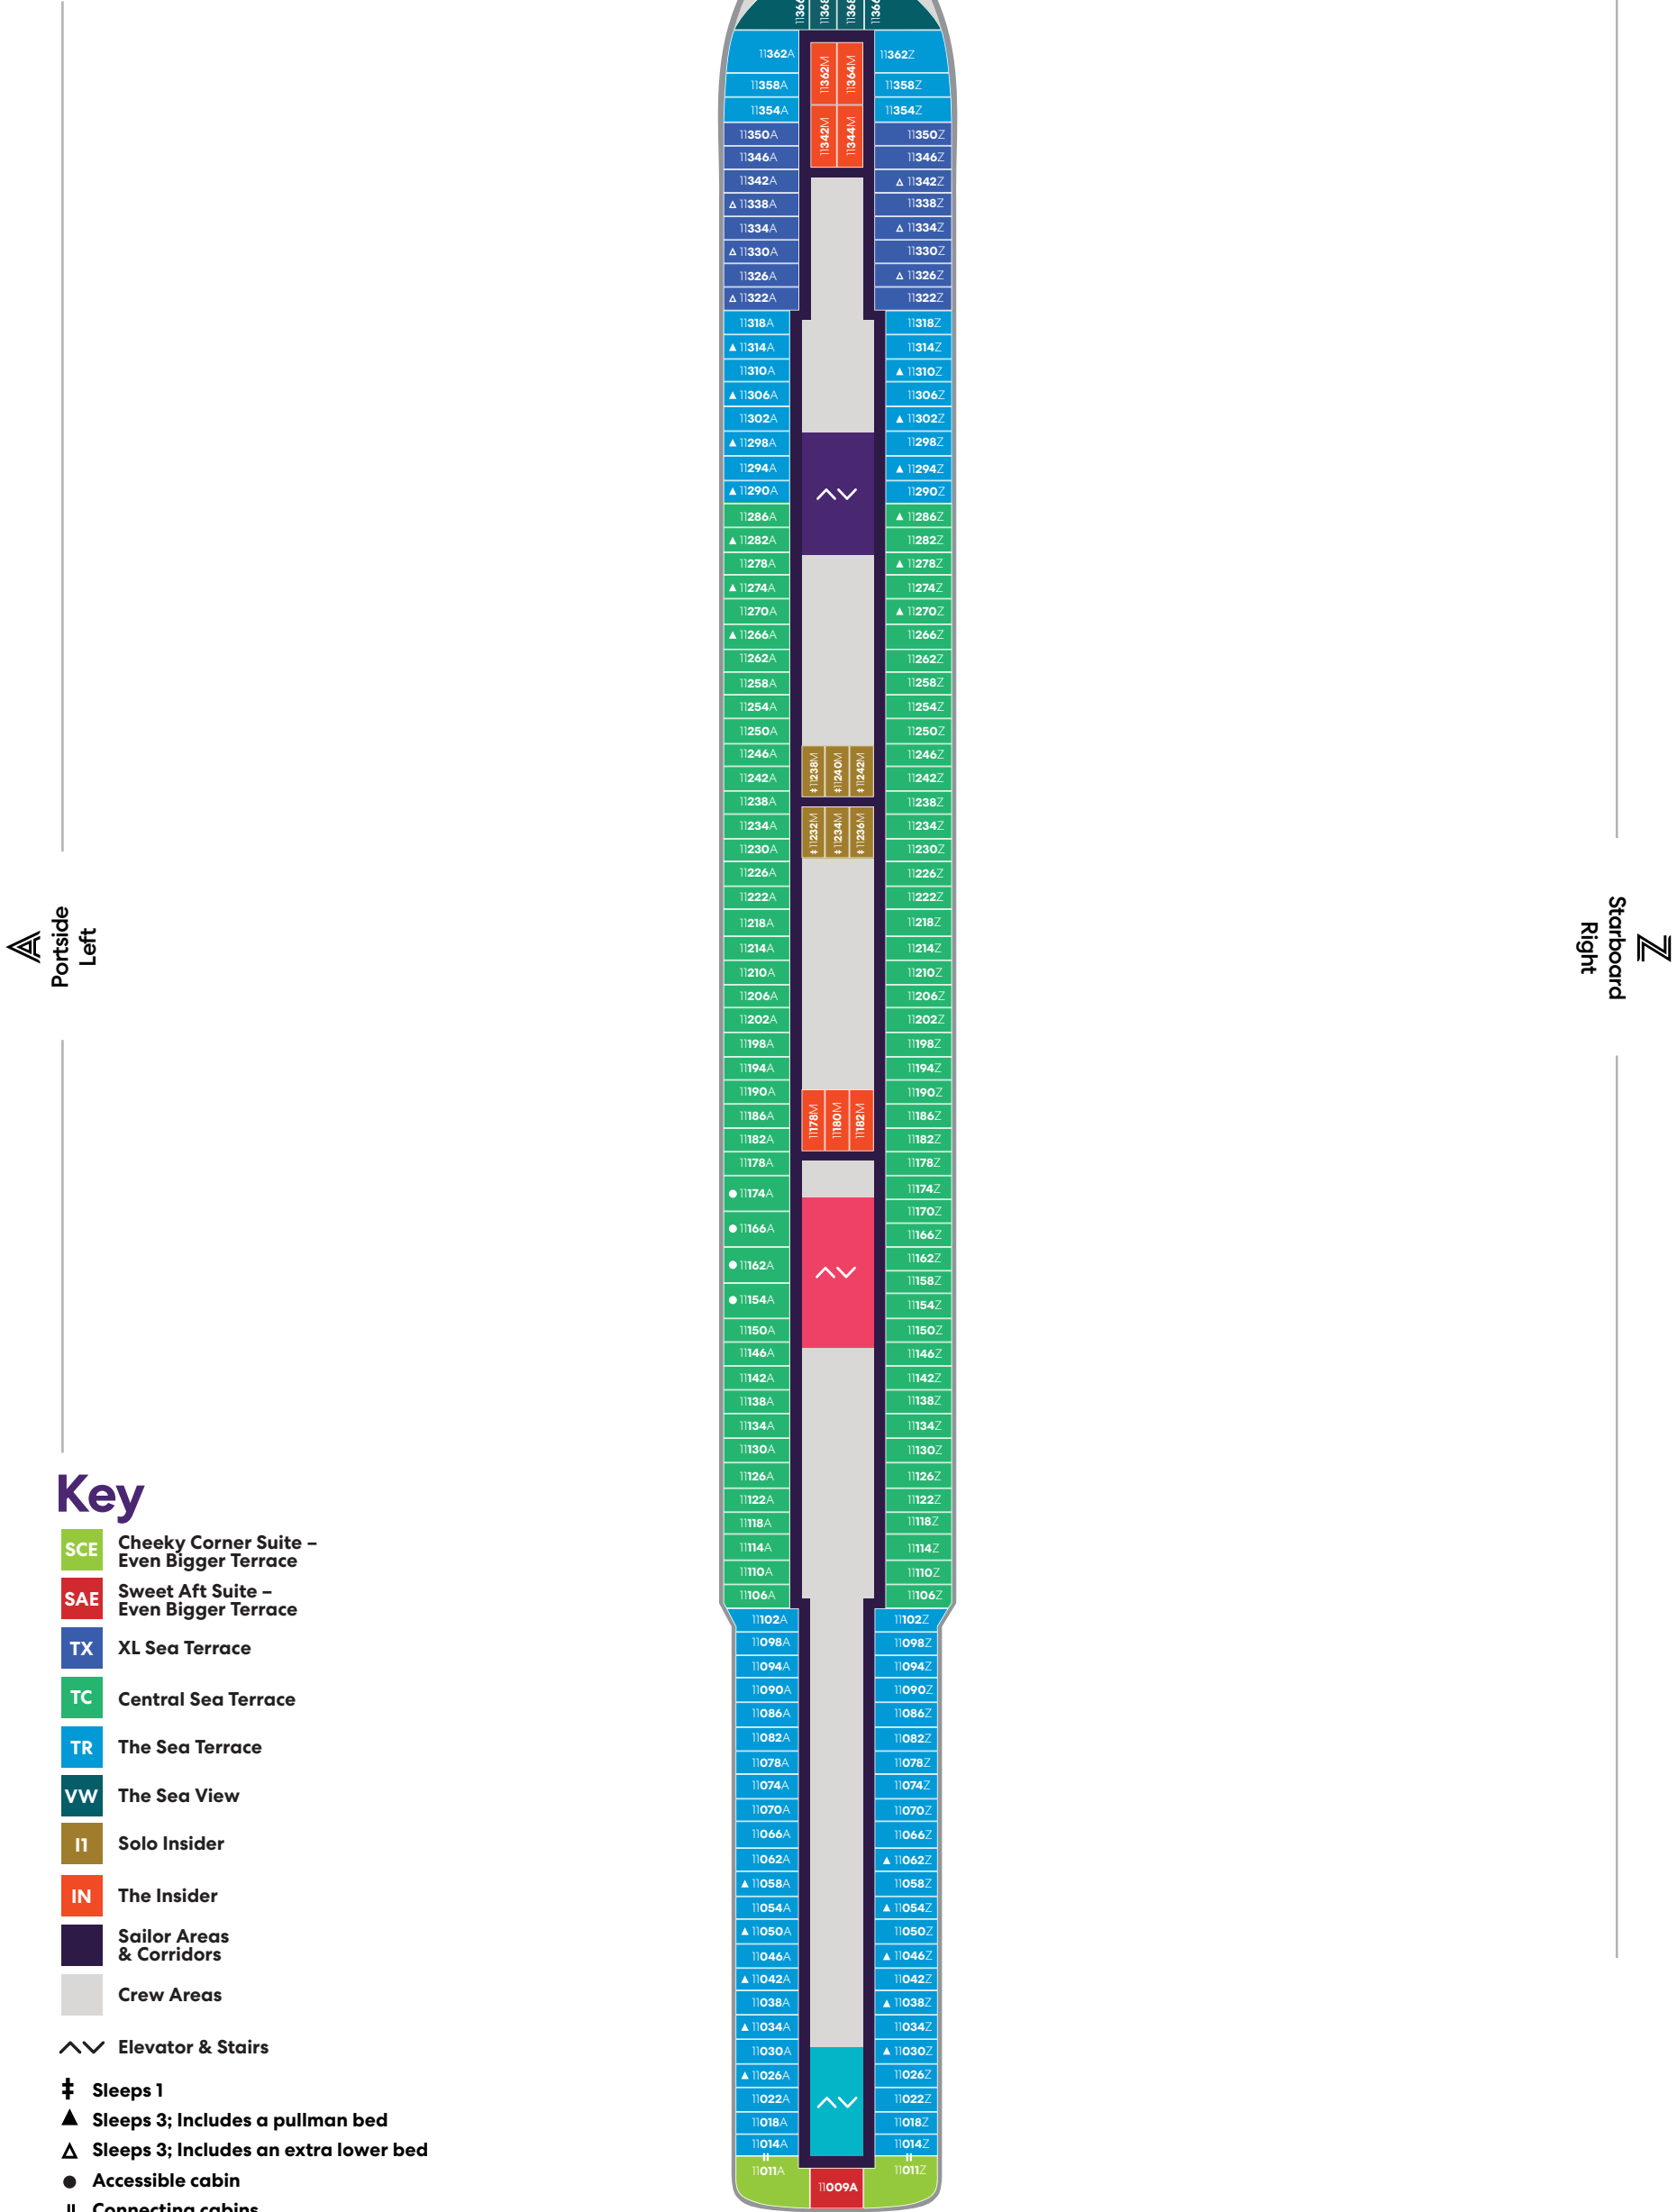

Deck

9

VALIANT LADY

▲ Portside
Left

▲ Starboard
Right

Key

- SCP Cheeky Corner Suite – Pretty Big Terrace
- SAP Sweet Aft Suite – Pretty Big Terrace
- TX XL Sea Terrace
- TC Central Sea Terrace
- TR The Sea Terrace
- VI Solo Sea View
- VW The Sea View
- IN The Insider
- Sailor Areas & Corridors
- Crew Areas
- ^ v Elevator & Stairs
- ‡ Sleeps 1
- ▲ Sleeps 3; Includes a pullman bed
- △ Sleeps 3; Includes an extra lower bed
- Accessible cabin
- || Connecting cabins

Deck

10

VALIANT LADY

Key

- SCE Cheeky Corner Suite - Even Bigger Terrace
- SAE Sweet Aft Suite - Even Bigger Terrace
- TX XL Sea Terrace
- TC Central Sea Terrace
- TR The Sea Terrace
- VW The Sea View
- IN The Insider
- Sailor Areas & Corridors
- Crew Areas
- ^ v Elevator & Stairs
- ▲ Sleeps 3; Includes a pullman bed
- △ Sleeps 3; Includes an extra lower bed
- Accessible cabin
- || Connecting cabins

Deck

11

VALIANT LADY

▲ Portside
Left

▲ Starboard
Right

Key

- SCE Cheeky Corner Suite – Even Bigger Terrace
- SAE Sweet Aft Suite – Even Bigger Terrace
- TX XL Sea Terrace
- TC Central Sea Terrace
- TR The Sea Terrace
- VW The Sea View
- II Solo Insider
- IN The Insider
- Sailor Areas & Corridors
- Crew Areas
- ^ v Elevator & Stairs
- ♣ Sleeps 1
- ▲ Sleeps 3; Includes a pullman bed
- △ Sleeps 3; Includes an extra lower bed
- Accessible cabin
- || Connecting cabins

Deck

12

VALIANT LADY

Portside
Left

Starboard
Right

Key

- SCB Cheeky Corner Suite - Biggest Terrace
- SAB Sweet Aft Suite - Biggest Terrace
- SS Seriously Suite
- TX XL Sea Terrace
- TC Central Sea Terrace
- TR The Sea Terrace
- VI Solo Sea View
- VW The Sea View
- II Solo Insider
- IN The Insider
- Sailor Areas & Corridors
- Crew Areas
- ^v Elevator & Stairs
- ‡ Sleeps 1
- ▲ Sleeps 3; Includes a pullman bed
- △ Sleeps 3; Includes an extra lower bed
- Accessible cabin
- || Connecting cabins