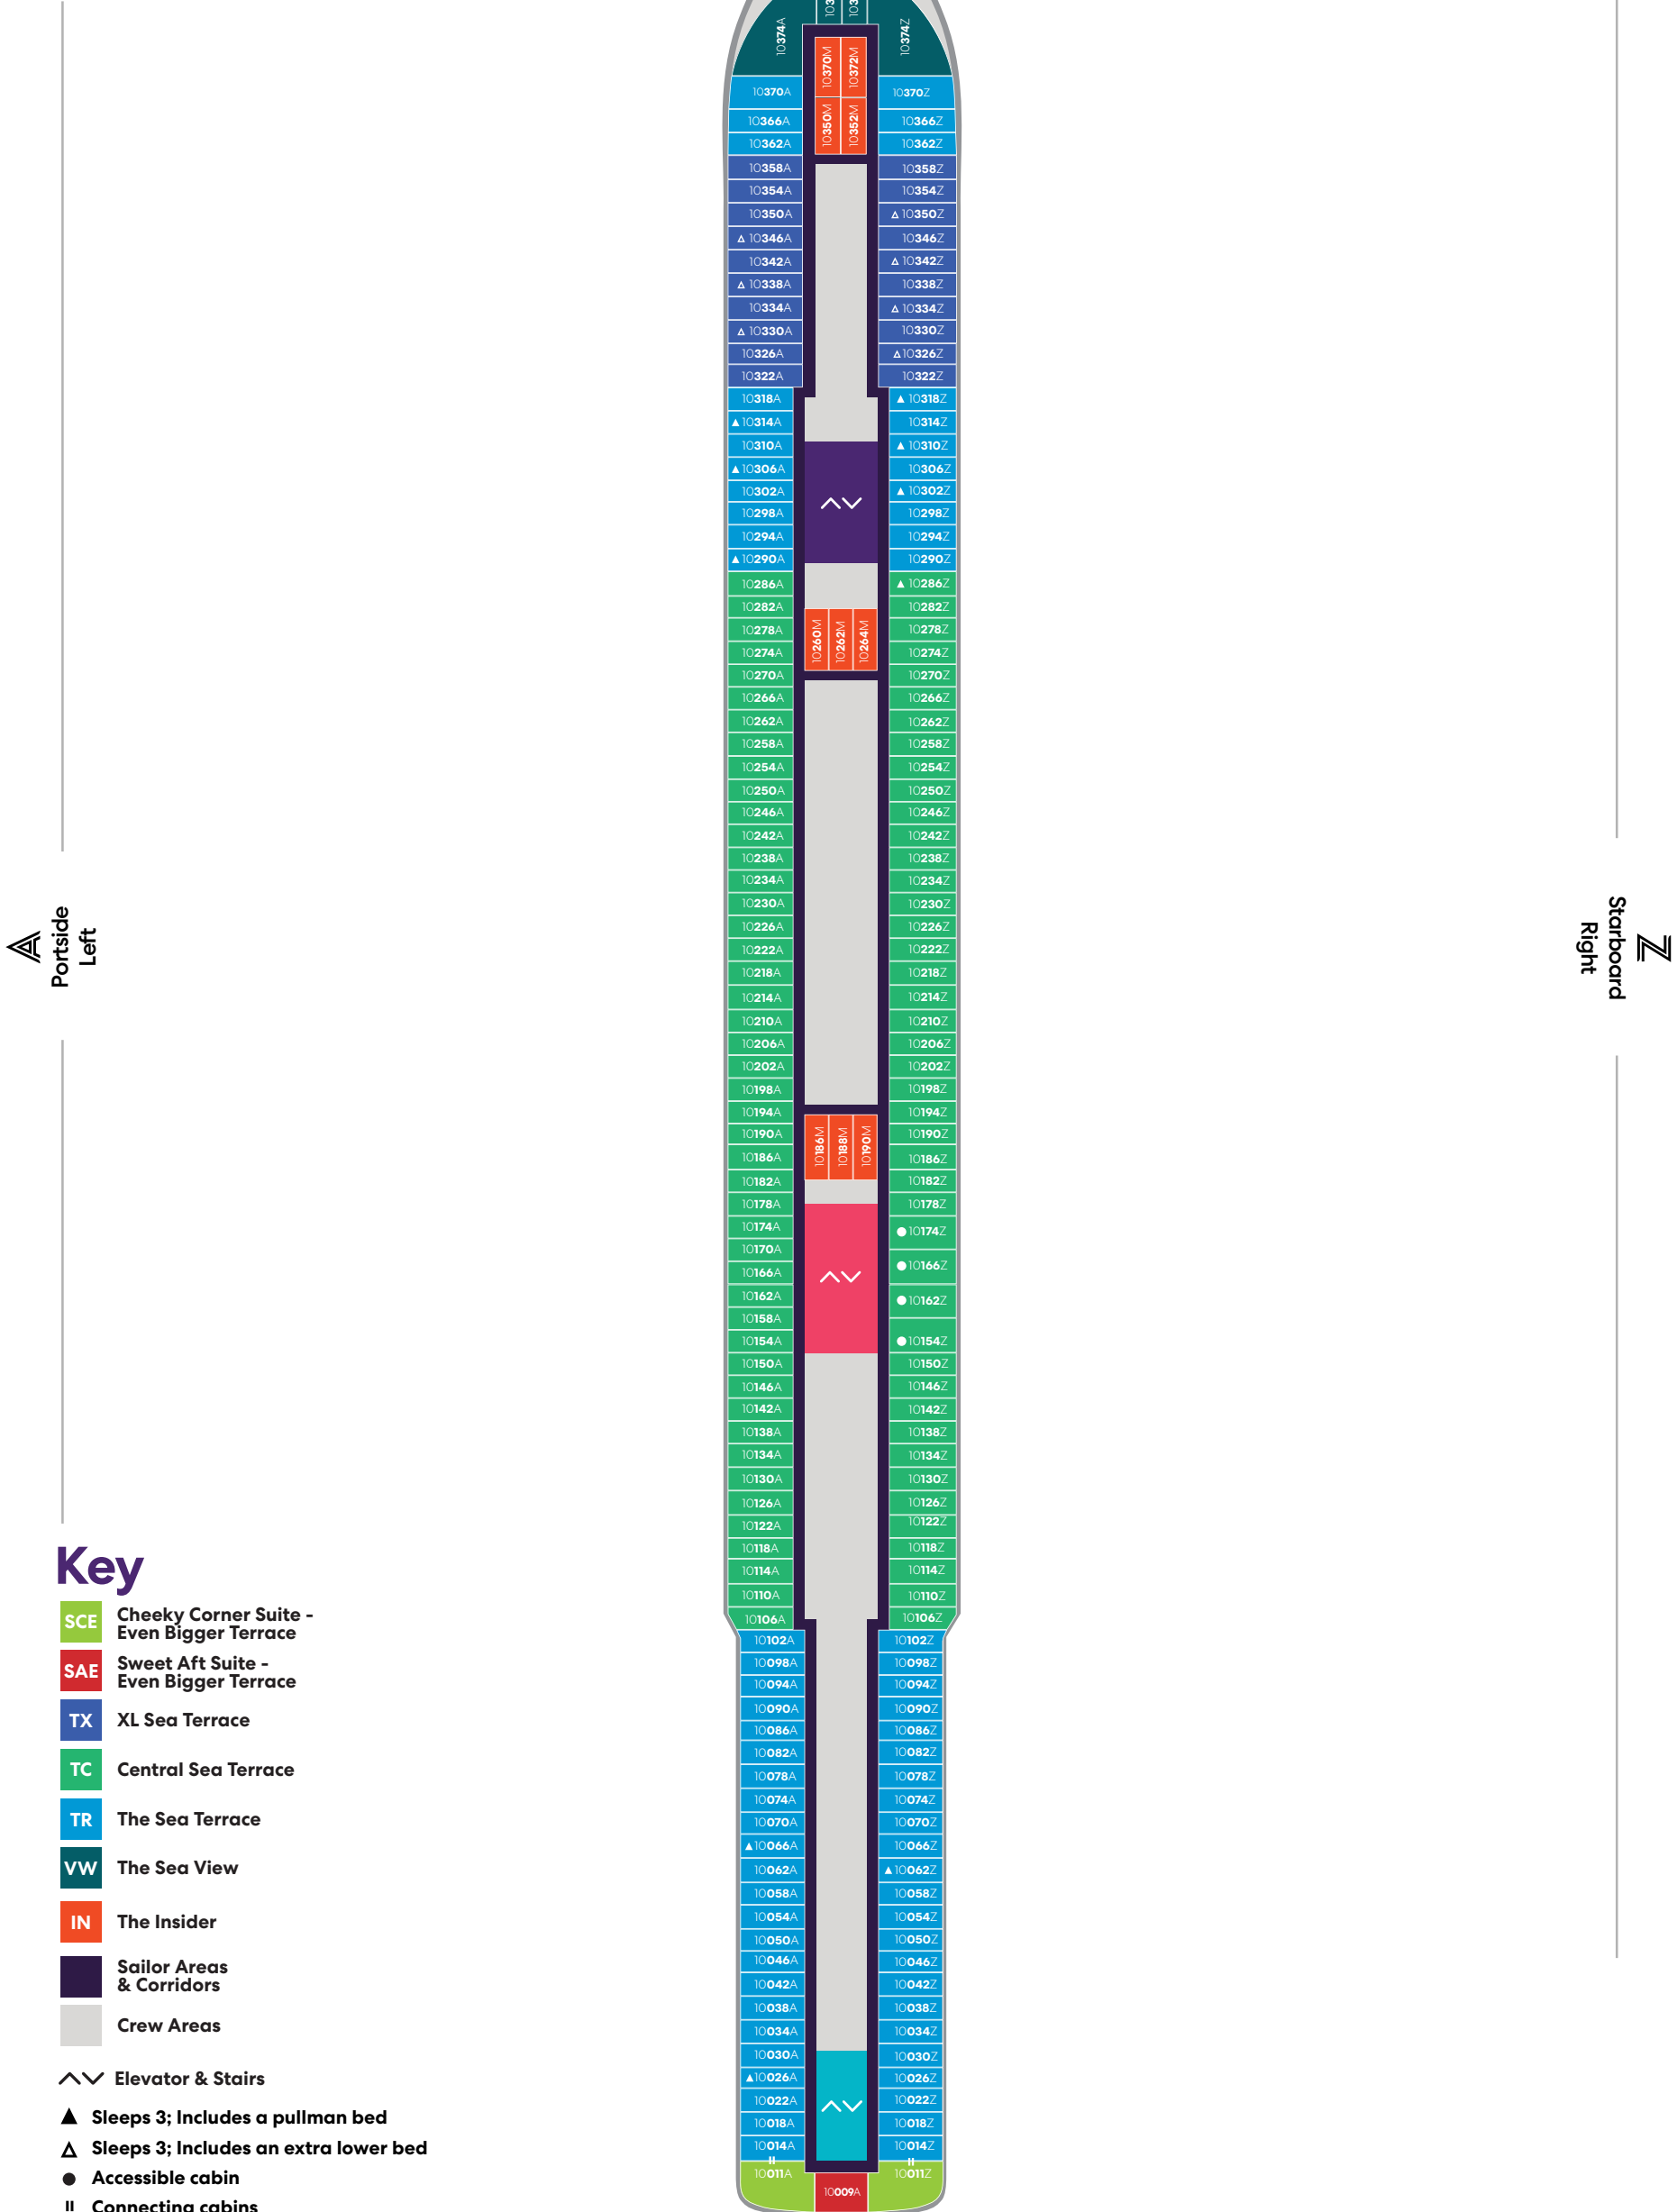

Key

-  Crew Areas
-  Circular Stairs
-  Stairwells
-  Elevator & Stairs
-  Accessible Head

Deck

VALIANT LADY

Key

- SCP Cheeky Corner Suite – Pretty Big Terrace
- SAP Sweet Aft Suite – Pretty Big Terrace
- TX XL Sea Terrace
- TC Central Sea Terrace
- TR The Sea Terrace
- TL Ltd View Sea Terrace
- II Solo Insider
- Sailor Areas & Corridors
- Crew Areas
- ^ v Elevator & Stairs
- ‡ Sleeps 1
- ▲ Sleeps 3; Includes a pullman bed
- △ Sleeps 3; Includes an extra lower bed
- ☒ Sleeps 4; Includes both an extra lower bed and a pullman bed
- Accessible cabin
- || Connecting cabins

Deck

9

VALIANT LADY

▲ Portside
Left

▲ Starboard
Right

Key

- SCP Cheeky Corner Suite – Pretty Big Terrace
- SAP Sweet Aft Suite – Pretty Big Terrace
- TX XL Sea Terrace
- TC Central Sea Terrace
- TR The Sea Terrace
- VI Solo Sea View
- VW The Sea View
- IN The Insider
- Sailor Areas & Corridors
- Crew Areas
- ^ v Elevator & Stairs
- ‡ Sleeps 1
- ▲ Sleeps 3; Includes a pullman bed
- △ Sleeps 3; Includes an extra lower bed
- Accessible cabin
- || Connecting cabins

Deck

10

VALIANT LADY

Key

- SCE Cheeky Corner Suite - Even Bigger Terrace
- SAE Sweet Aft Suite - Even Bigger Terrace
- TX XL Sea Terrace
- TC Central Sea Terrace
- TR The Sea Terrace
- VW The Sea View
- IN The Insider
- Sailor Areas & Corridors
- Crew Areas
- ^ v Elevator & Stairs
- ▲ Sleeps 3; Includes a pullman bed
- △ Sleeps 3; Includes an extra lower bed
- Accessible cabin
- || Connecting cabins

Deck

11

VALIANT LADY

▲ Portside
Left

▲ Starboard
Right

Key

- SCE Cheeky Corner Suite – Even Bigger Terrace
- SAE Sweet Aft Suite – Even Bigger Terrace
- TX XL Sea Terrace
- TC Central Sea Terrace
- TR The Sea Terrace
- VW The Sea View
- II Solo Insider
- IN The Insider
- Sailor Areas & Corridors
- Crew Areas
- ^ v Elevator & Stairs
- ♣ Sleeps 1
- ▲ Sleeps 3; Includes a pullman bed
- △ Sleeps 3; Includes an extra lower bed
- Accessible cabin
- || Connecting cabins