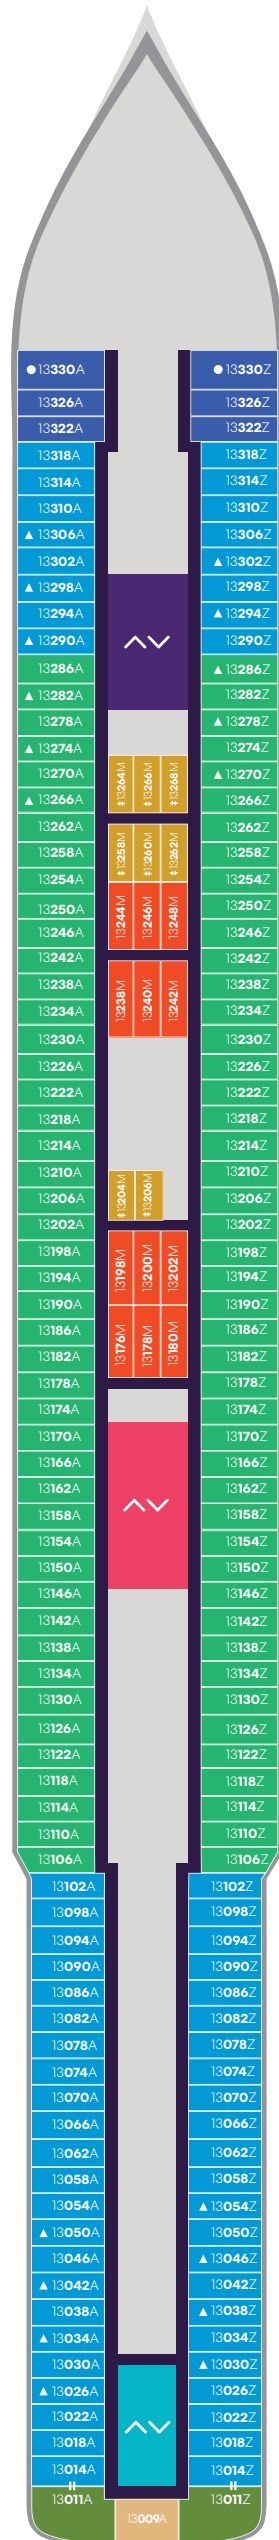

Portside
Left

Starboard
Right