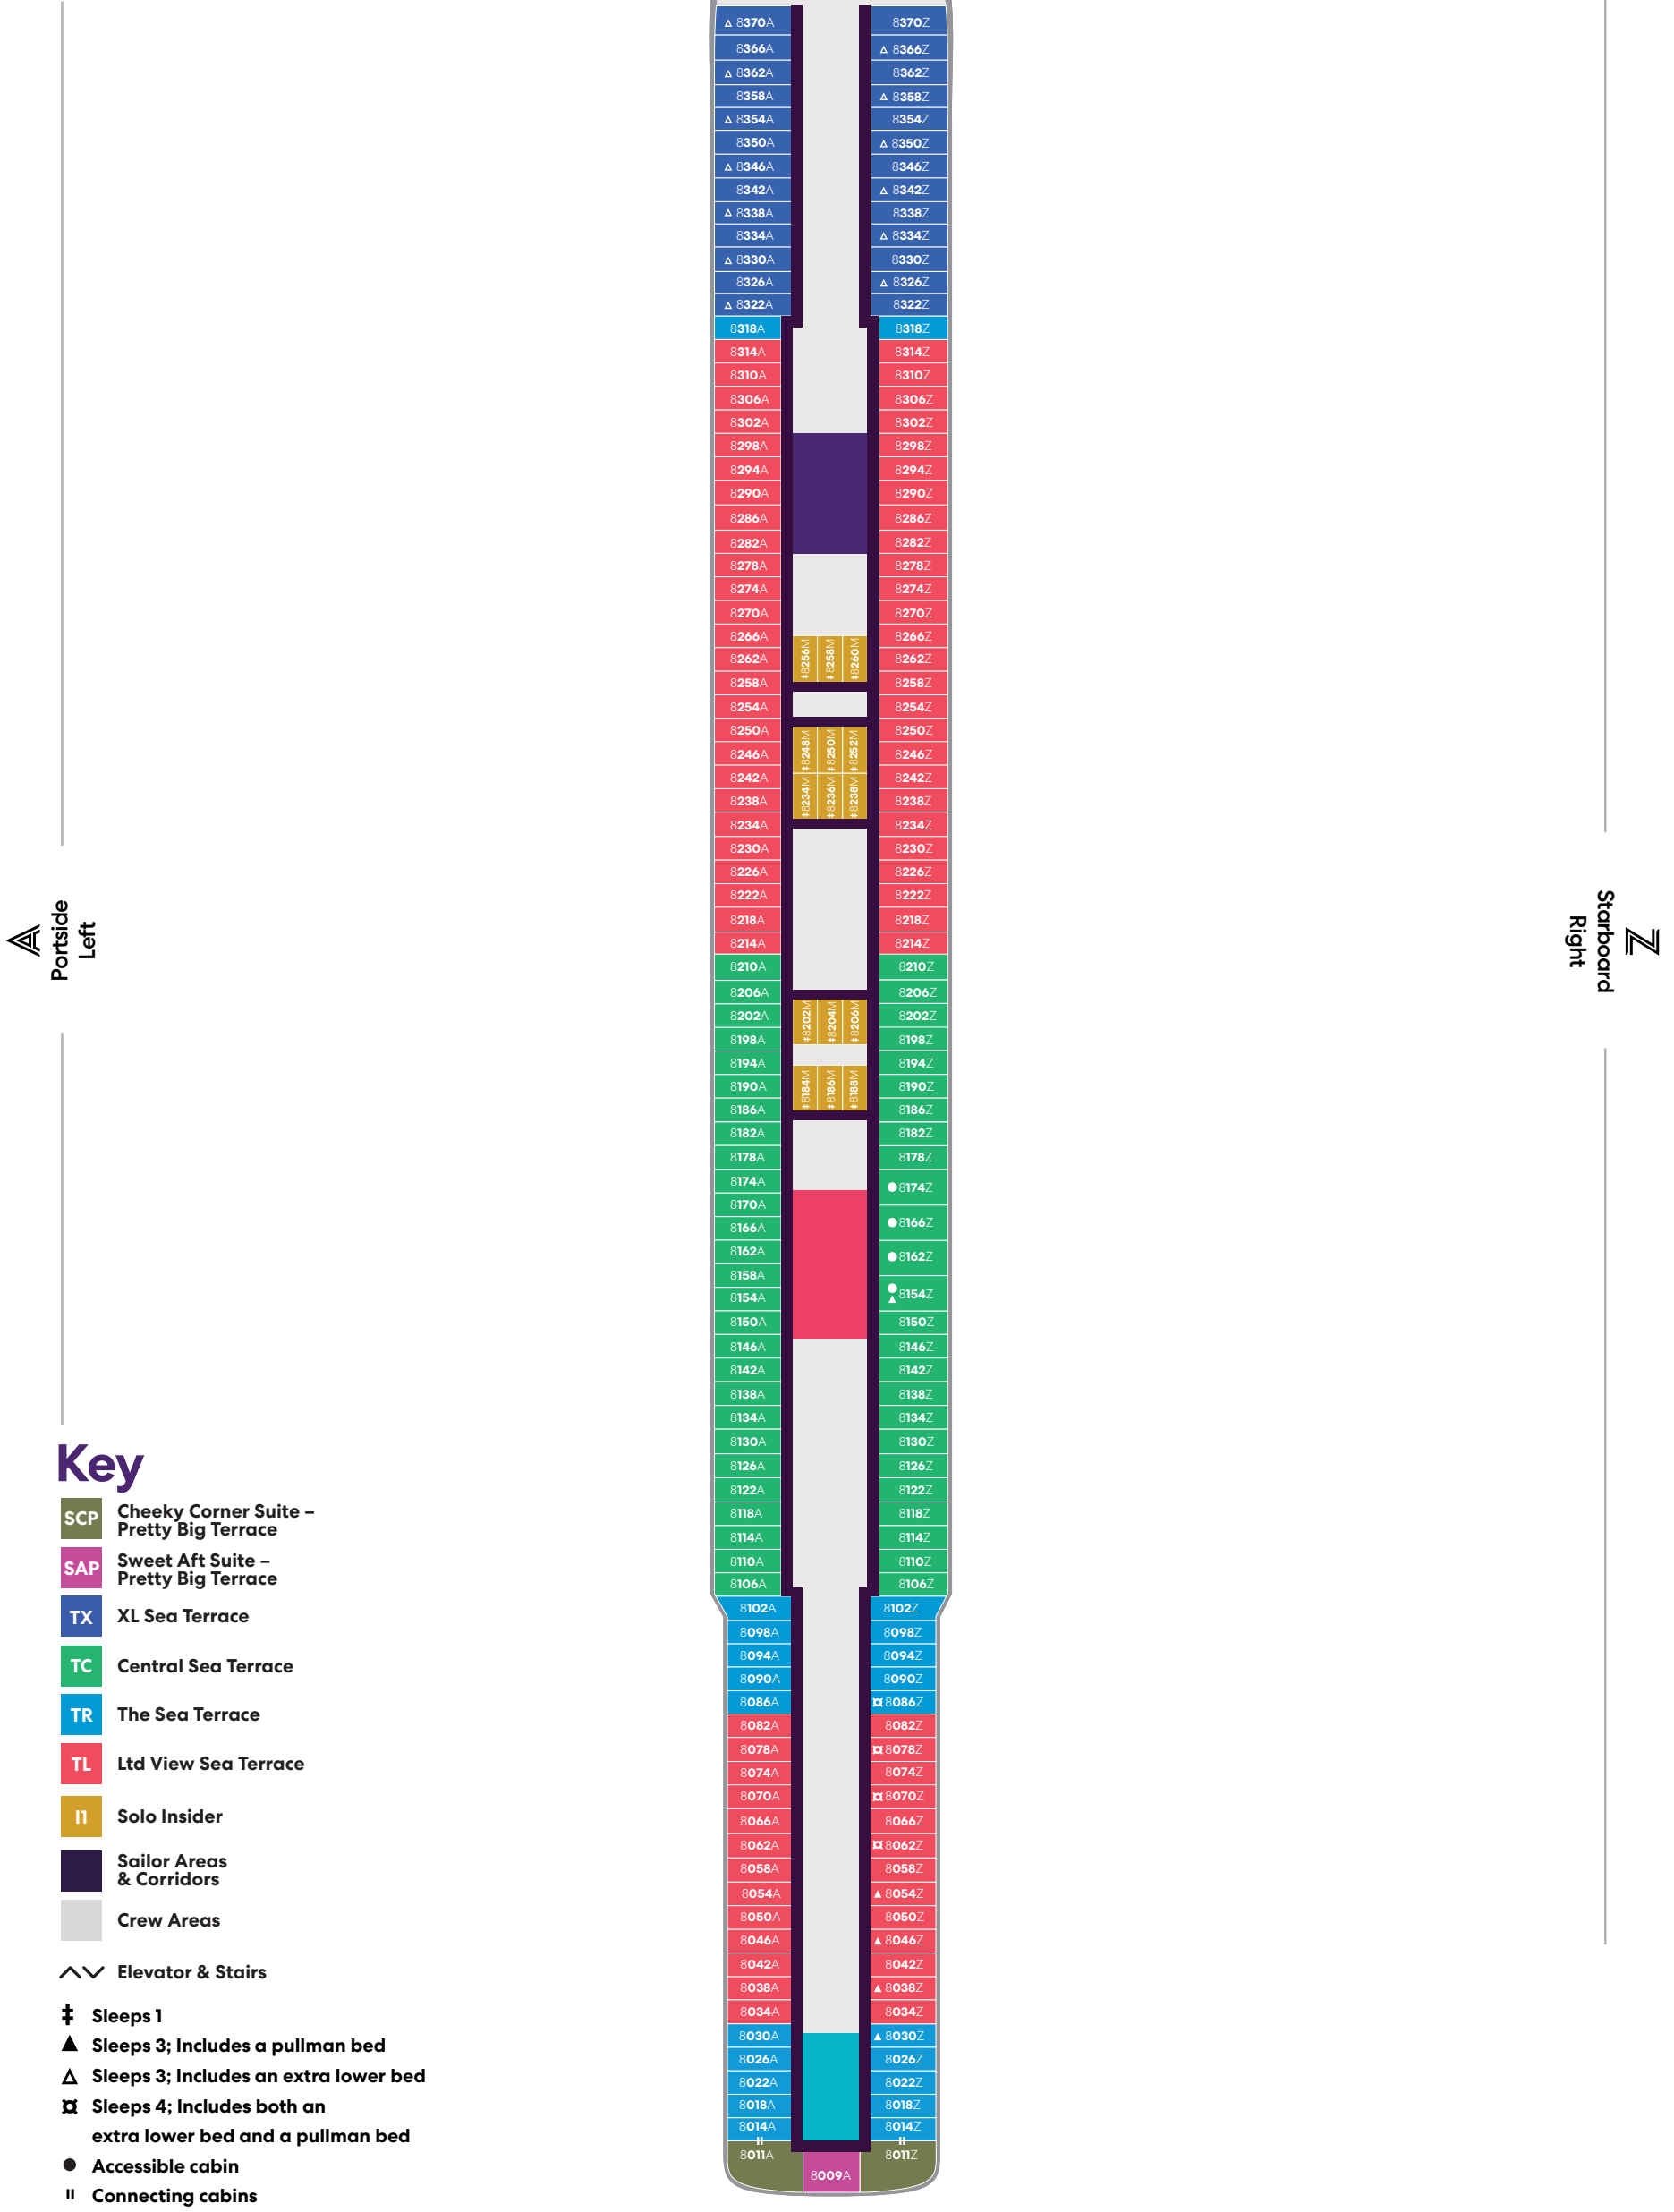

Deck

VALIANT LADY

VOYAGES

Key

-  Crew Areas
-  Circular Stairs
-  Stairwells
-  Elevator & Stairs
-  Accessible Head
-  The Head

Deck

7

VALIANT LADY

VOYAGES

Portside
Left

Starboard
Right

The Manor
Kick-Ass Nightclub

The Roundabout
Atrium

The Pizza Place
Casual Eatery Serving... Pizza

Juicesea

The Dock
Mezze-Style Outdoor Eatery +
Bar & Social Lounge

Key

-  Crew Areas
-  Circular Stairs
-  Stairwells
-  Elevator & Stairs
-  Accessible Head

Deck

VALIANT LADY

Key

- SCP Cheeky Corner Suite – Pretty Big Terrace
- SAP Sweet Aft Suite – Pretty Big Terrace
- TX XL Sea Terrace
- TC Central Sea Terrace
- TR The Sea Terrace
- TL Ltd View Sea Terrace
- II Solo Insider
- Sailor Areas & Corridors
- Crew Areas
- ^ v Elevator & Stairs
- ‡ Sleeps 1
- ▲ Sleeps 3; Includes a pullman bed
- △ Sleeps 3; Includes an extra lower bed
- ☒ Sleeps 4; Includes both an extra lower bed and a pullman bed
- Accessible cabin
- || Connecting cabins

Deck

9

VALIANT LADY

▲ Portside
Left

▲ Starboard
Right

Key

- SCP Cheeky Corner Suite – Pretty Big Terrace
- SAP Sweet Aft Suite – Pretty Big Terrace
- TX XL Sea Terrace
- TC Central Sea Terrace
- TR The Sea Terrace
- VI Solo Sea View
- VW The Sea View
- IN The Insider
- Sailor Areas & Corridors
- Crew Areas
- ^ v Elevator & Stairs
- ‡ Sleeps 1
- ▲ Sleeps 3; Includes a pullman bed
- △ Sleeps 3; Includes an extra lower bed
- Accessible cabin
- || Connecting cabins