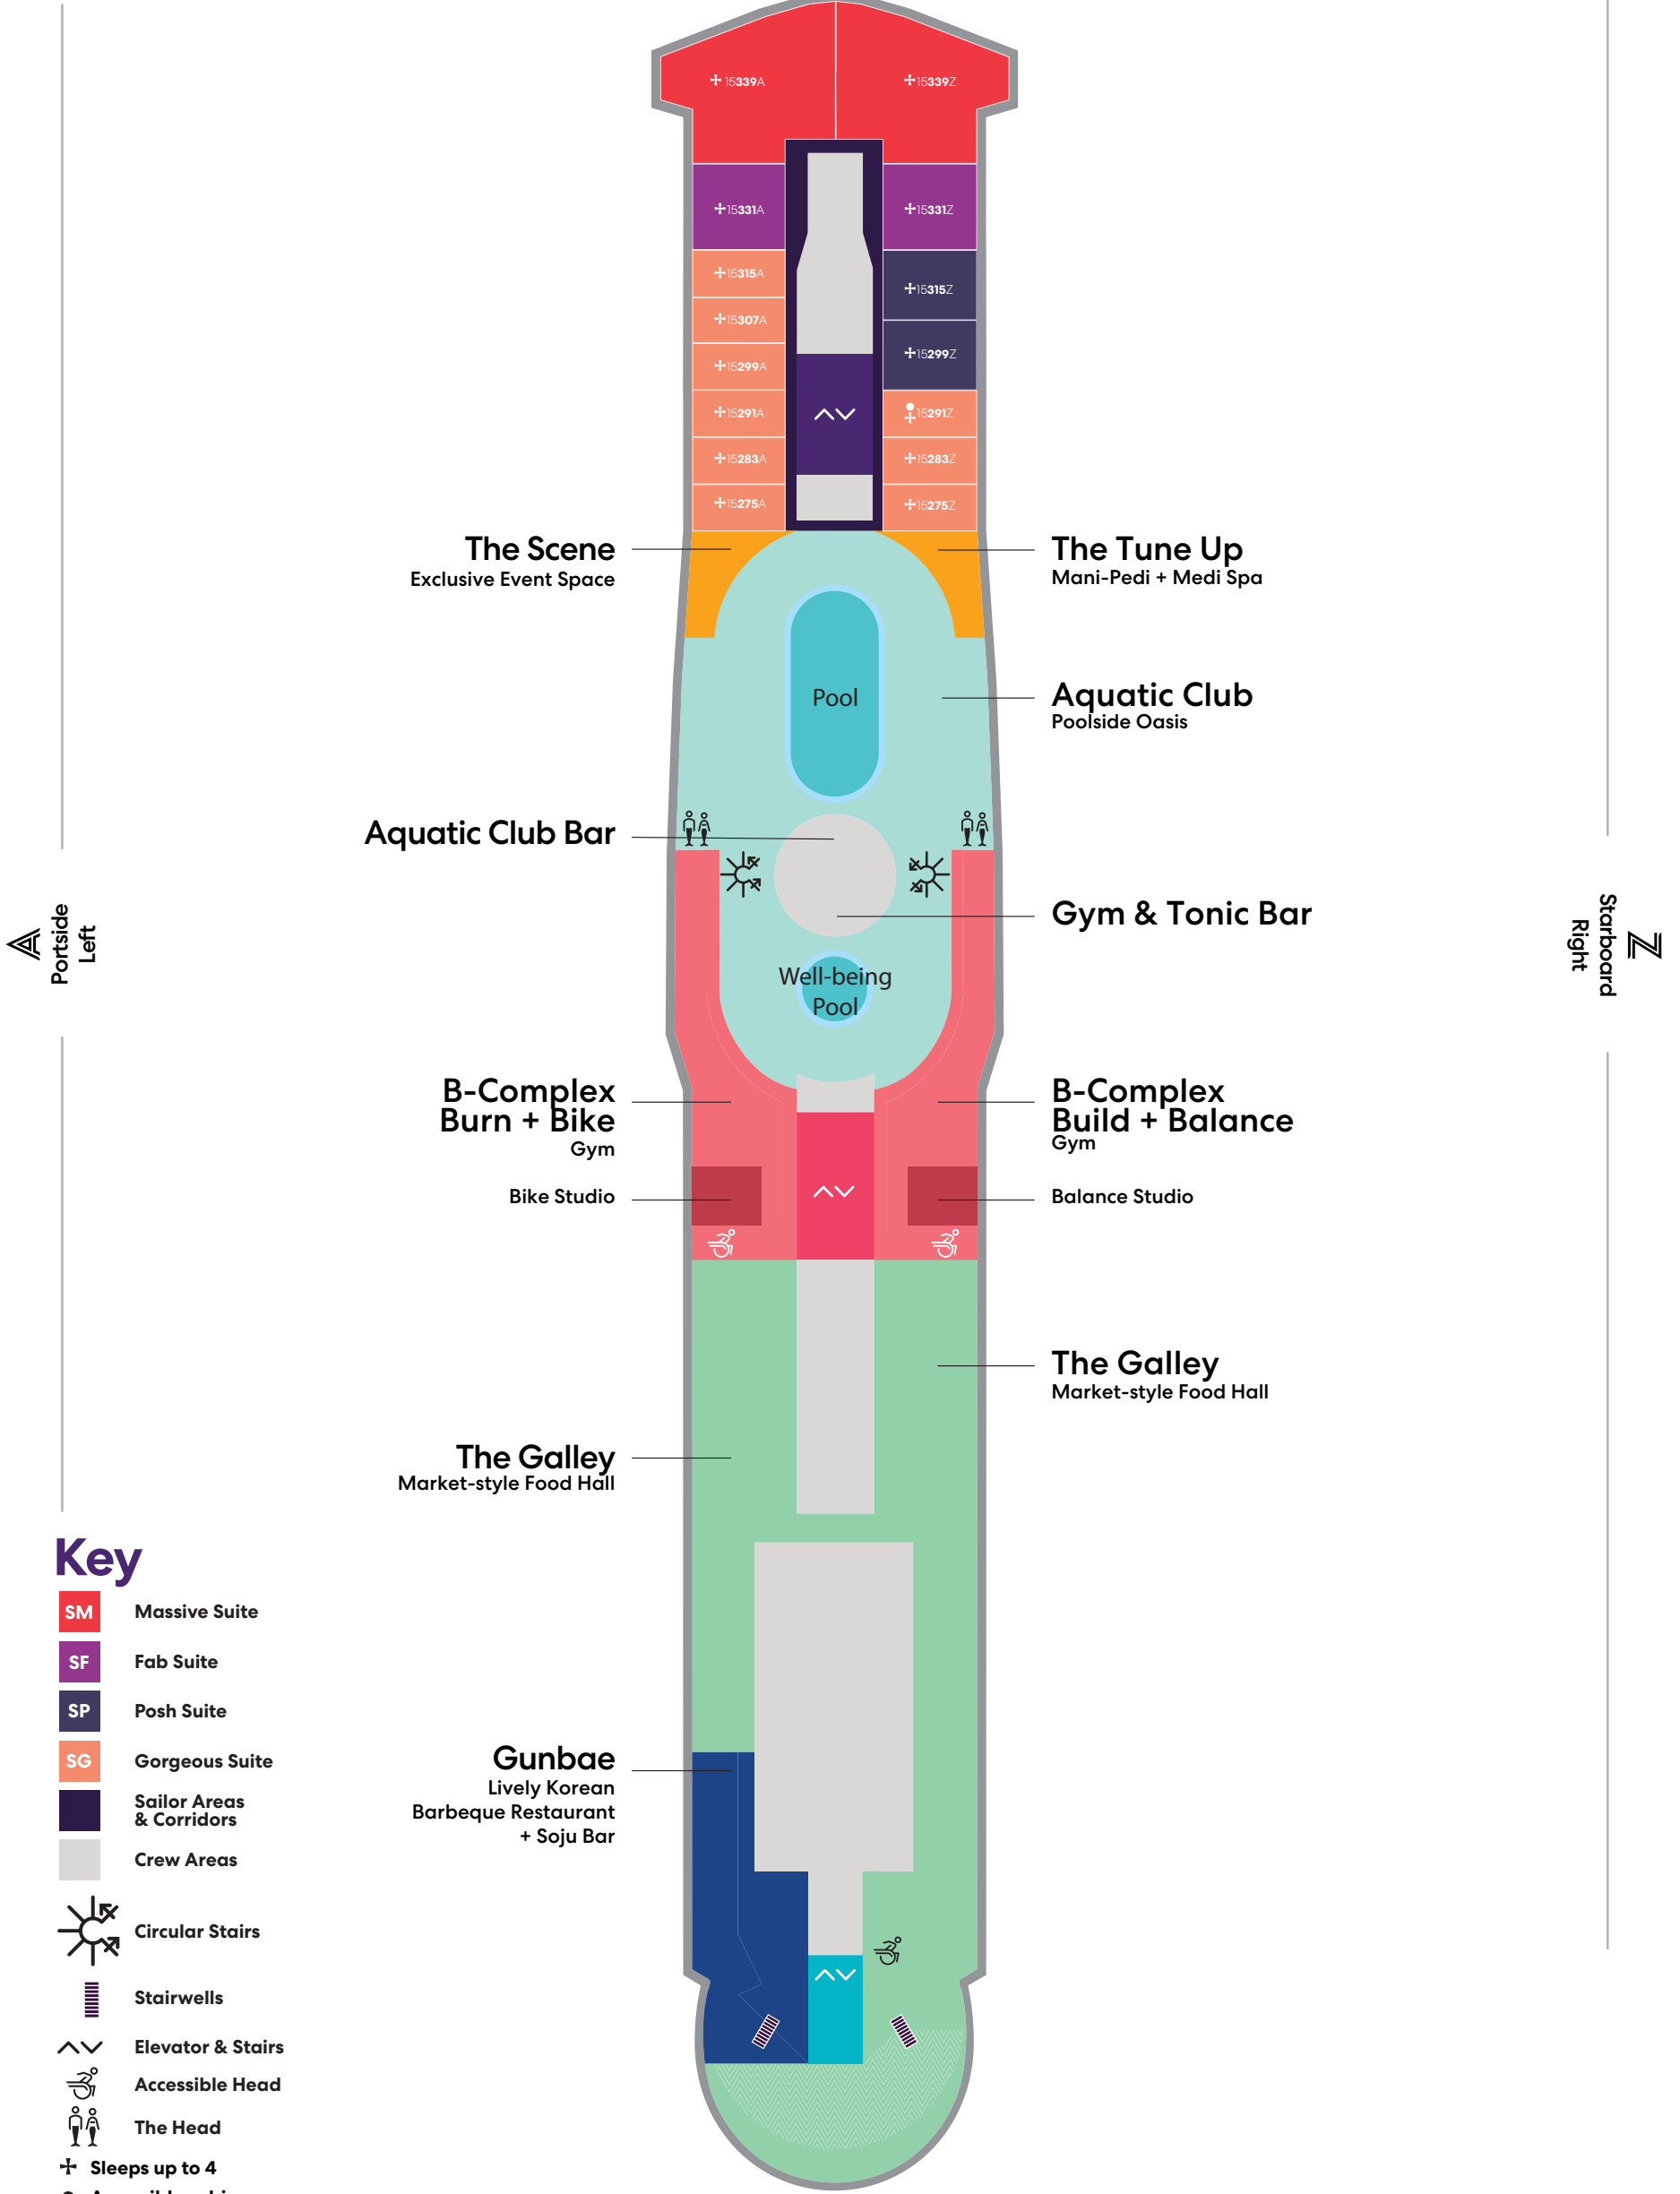

Deck

VALIANT LADY

VOYAGES

Key

-  Crew Areas
-  Circular Stairs
-  Stairwells
-  Elevator & Stairs
-  Accessible Head
-  The Head

Deck

7

VALIANT LADY

VOYAGES

Portside
Left

Starboard
Right

The Manor
Kick-Ass Nightclub

The Roundabout
Atrium

The Pizza Place
Casual Eatery Serving... Pizza

Juicesea

The Dock
Mezze-Style Outdoor Eatery +
Bar & Social Lounge

Deck

14

VALIANT LADY

Portside
Left

Starboard
Right

Key

- SCB Cheeky Corner Suite - Biggest Terrace
- SAB Sweet Aft Suite - Biggest Terrace
- SB Brilliant Suite
- TX XL Sea Terrace
- TC Central Sea Terrace
- TR The Sea Terrace
- II Solo Insider
- IN The Insider
- Sailor Areas & Corridors
- Crew Areas
- ^ v Elevator & Stairs
- ‡ Sleeps 1
- ▲ Sleeps 3; Includes a pullman bed
- ⊠ Sleeps 4; Includes both an extra lower bed and a pullman bed
- + Sleeps up to 4
- || Connecting cabins

Portside
Left

Starboard
Right

Richard's Rooftop
VIP Sundeck + Bar

Sun Club Café
Outdoor Eatery

Sun Club
Sun Worship Sanctuary

Training Camp
Group Fitness

Boxing Ring

The Cabanas
Private Hideaways