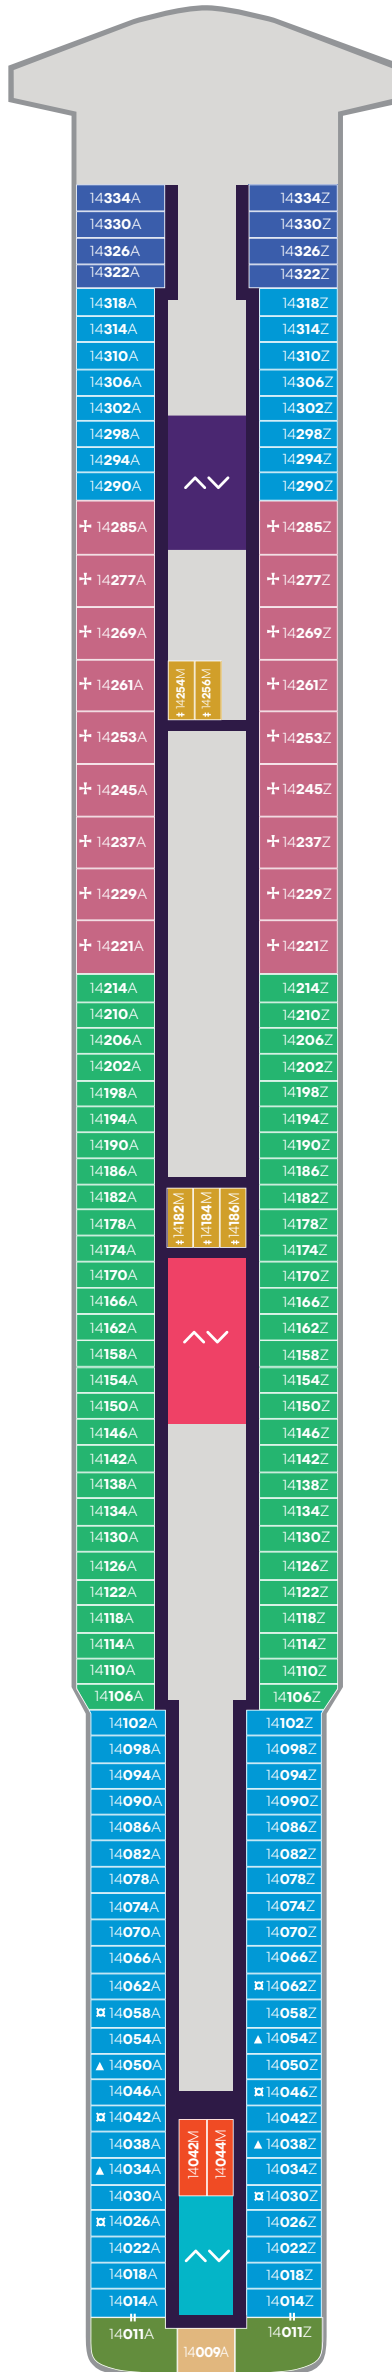

Deck

VALIANT LADY

VOYAGES

Key

-  Crew Areas
-  Circular Stairs
-  Stairwells
-  Elevator & Stairs
-  Accessible Head
-  The Head

Deck

7

VALIANT LADY

Key

-  Crew Areas
-  Circular Stairs
-  Stairwells
-  Elevator & Stairs
-  Accessible Head

Deck

VALIANT LADY

Key

- SCP Cheeky Corner Suite – Pretty Big Terrace
- SAP Sweet Aft Suite – Pretty Big Terrace
- TX XL Sea Terrace
- TC Central Sea Terrace
- TR The Sea Terrace
- TL Ltd View Sea Terrace
- II Solo Insider
- Sailor Areas & Corridors
- Crew Areas
- ^ v Elevator & Stairs
- ‡ Sleeps 1
- ▲ Sleeps 3; Includes a pullman bed
- △ Sleeps 3; Includes an extra lower bed
- ☒ Sleeps 4; Includes both an extra lower bed and a pullman bed
- Accessible cabin
- || Connecting cabins

Deck

10

VALIANT LADY

Key

- SCE Cheeky Corner Suite - Even Bigger Terrace
- SAE Sweet Aft Suite - Even Bigger Terrace
- TX XL Sea Terrace
- TC Central Sea Terrace
- TR The Sea Terrace
- VW The Sea View
- IN The Insider
- Sailor Areas & Corridors
- Crew Areas
- ^ v Elevator & Stairs
- ▲ Sleeps 3; Includes a pullman bed
- △ Sleeps 3; Includes an extra lower bed
- Accessible cabin
- || Connecting cabins

Deck

14

VALIANT LADY

Portside
Left

Starboard
Right

Key

- SCB Cheeky Corner Suite - Biggest Terrace
- SAB Sweet Aft Suite - Biggest Terrace
- SB Brilliant Suite
- TX XL Sea Terrace
- TC Central Sea Terrace
- TR The Sea Terrace
- II Solo Insider
- IN The Insider
- Sailor Areas & Corridors
- Crew Areas
- ^ v Elevator & Stairs
- ‡ Sleeps 1
- ▲ Sleeps 3; Includes a pullman bed
- ⊠ Sleeps 4; Includes both an extra lower bed and a pullman bed
- + Sleeps up to 4
- || Connecting cabins