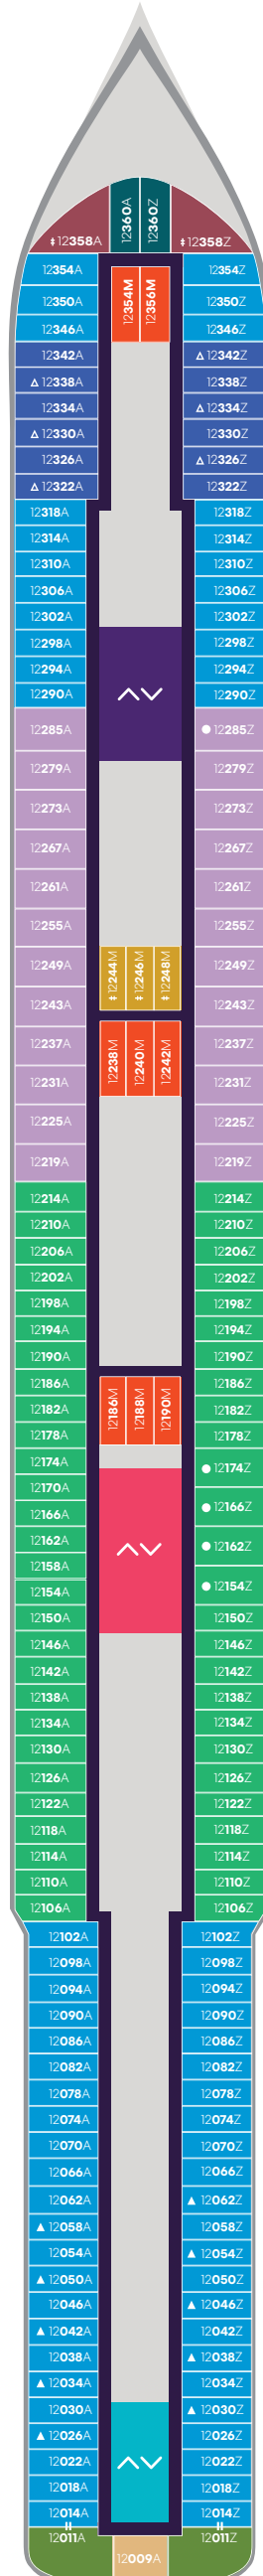

Deck

VALIANT LADY

VOYAGES

Key

-  Crew Areas
-  Circular Stairs
-  Stairwells
-  Elevator & Stairs
-  Accessible Head
-  The Head

Deck

7

VALIANT LADY

Key

-  Crew Areas
-  Circular Stairs
-  Stairwells
-  Elevator & Stairs
-  Accessible Head

Deck

VALIANT LADY

Key

- SCP Cheeky Corner Suite – Pretty Big Terrace
- SAP Sweet Aft Suite – Pretty Big Terrace
- TX XL Sea Terrace
- TC Central Sea Terrace
- TR The Sea Terrace
- TL Ltd View Sea Terrace
- II Solo Insider
- Sailor Areas & Corridors
- Crew Areas
- ^ v Elevator & Stairs
- ‡ Sleeps 1
- ▲ Sleeps 3; Includes a pullman bed
- △ Sleeps 3; Includes an extra lower bed
- ☒ Sleeps 4; Includes both an extra lower bed and a pullman bed
- Accessible cabin
- || Connecting cabins

Deck

10

VALIANT LADY

Key

- SCE Cheeky Corner Suite - Even Bigger Terrace
- SAE Sweet Aft Suite - Even Bigger Terrace
- TX XL Sea Terrace
- TC Central Sea Terrace
- TR The Sea Terrace
- VW The Sea View
- IN The Insider
- Sailor Areas & Corridors
- Crew Areas
- ^ v Elevator & Stairs
- ▲ Sleeps 3; Includes a pullman bed
- △ Sleeps 3; Includes an extra lower bed
- Accessible cabin
- || Connecting cabins

Deck

12

VALIANT LADY

Portside
Left

Starboard
Right

Key

- SCB Cheeky Corner Suite - Biggest Terrace
- SAB Sweet Aft Suite - Biggest Terrace
- SS Seriously Suite
- TX XL Sea Terrace
- TC Central Sea Terrace
- TR The Sea Terrace
- VI Solo Sea View
- VW The Sea View
- II Solo Insider
- IN The Insider
- Sailor Areas & Corridors
- Crew Areas
- ^v Elevator & Stairs
- ‡ Sleeps 1
- ▲ Sleeps 3; Includes a pullman bed
- △ Sleeps 3; Includes an extra lower bed
- Accessible cabin
- || Connecting cabins