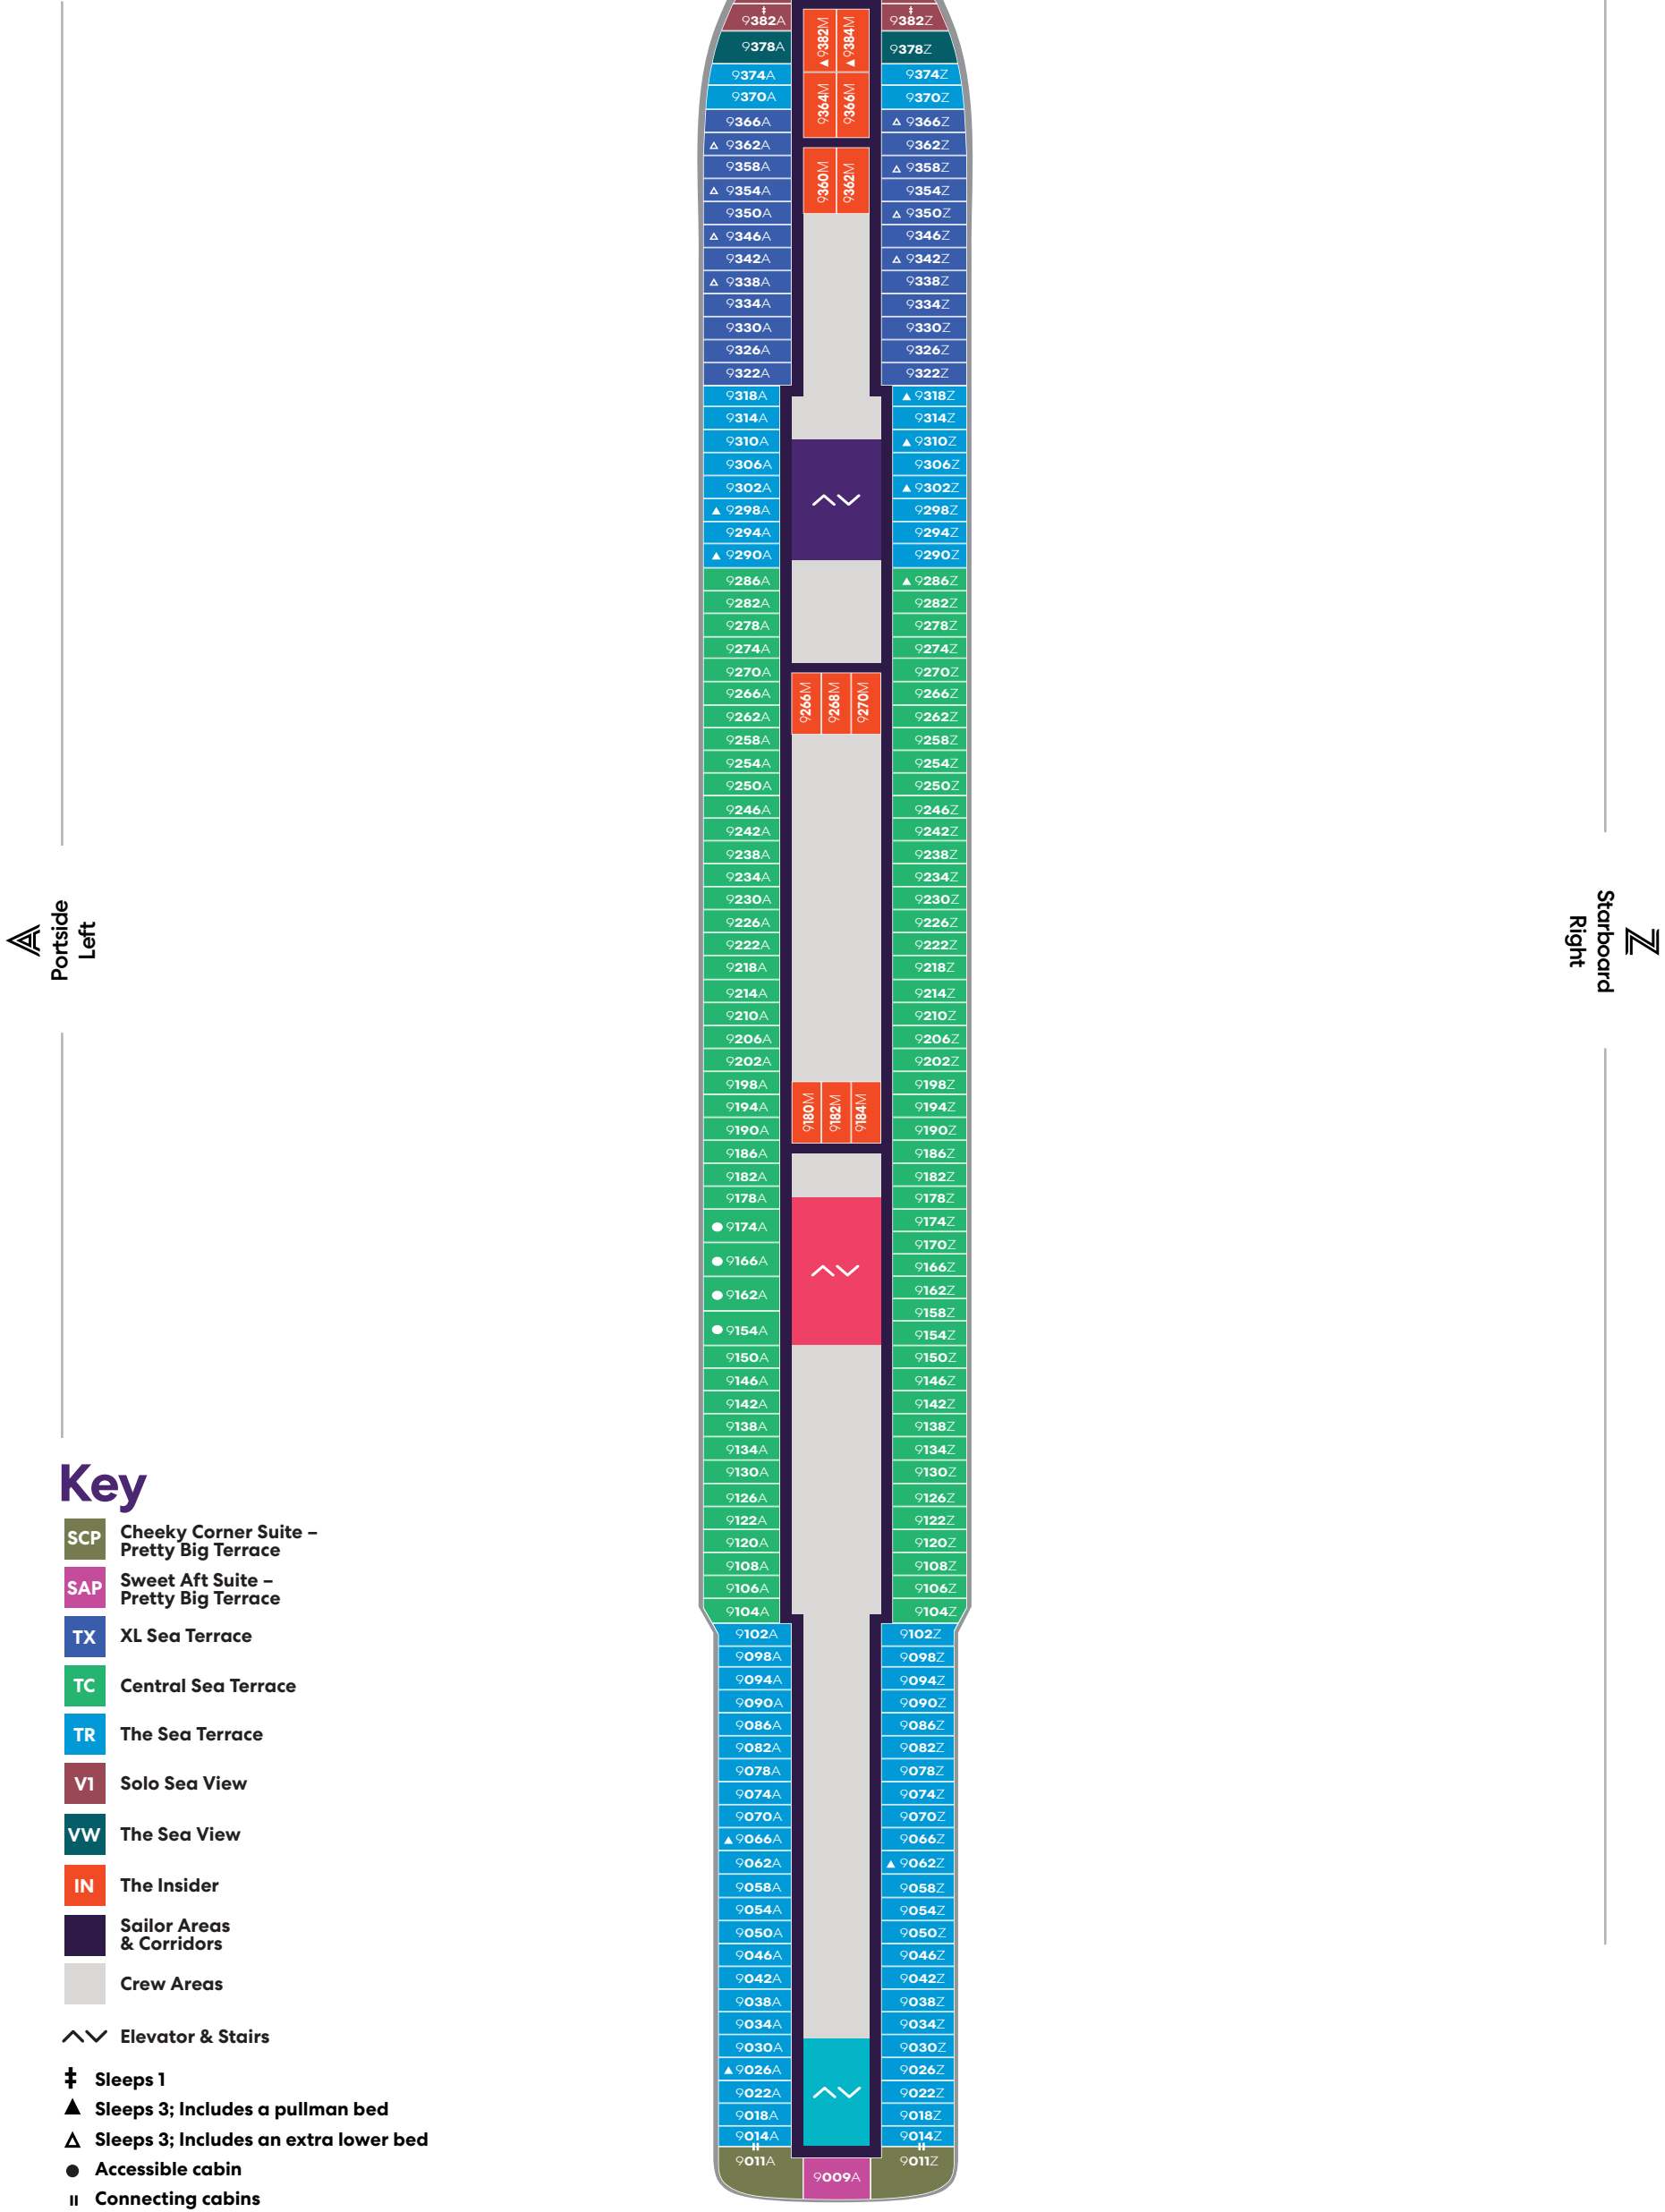

Deck

VALIANT LADY

VOYAGES

Key

-  Crew Areas
-  Circular Stairs
-  Stairwells
-  Elevator & Stairs
-  Accessible Head
-  The Head

Deck

7

VALIANT LADY

Key

-  Crew Areas
-  Circular Stairs
-  Stairwells
-  Elevator & Stairs
-  Accessible Head

Deck

VALIANT LADY

Key

- SCP Cheeky Corner Suite – Pretty Big Terrace
- SAP Sweet Aft Suite – Pretty Big Terrace
- TX XL Sea Terrace
- TC Central Sea Terrace
- TR The Sea Terrace
- TL Ltd View Sea Terrace
- II Solo Insider
- Sailor Areas & Corridors
- Crew Areas
- ^ v Elevator & Stairs
- ‡ Sleeps 1
- ▲ Sleeps 3; Includes a pullman bed
- △ Sleeps 3; Includes an extra lower bed
- ☒ Sleeps 4; Includes both an extra lower bed and a pullman bed
- Accessible cabin
- || Connecting cabins

Deck

9

VALIANT LADY

▲ Portside
Left

▲ Starboard
Right

Key

- SCP Cheeky Corner Suite – Pretty Big Terrace
- SAP Sweet Aft Suite – Pretty Big Terrace
- TX XL Sea Terrace
- TC Central Sea Terrace
- TR The Sea Terrace
- VI Solo Sea View
- VW The Sea View
- IN The Insider
- Sailor Areas & Corridors
- Crew Areas
- ^ v Elevator & Stairs
- ‡ Sleeps 1
- ▲ Sleeps 3; Includes a pullman bed
- △ Sleeps 3; Includes an extra lower bed
- Accessible cabin
- || Connecting cabins

Deck

10

VALIANT LADY

Key

- SCE Cheeky Corner Suite - Even Bigger Terrace
- SAE Sweet Aft Suite - Even Bigger Terrace
- TX XL Sea Terrace
- TC Central Sea Terrace
- TR The Sea Terrace
- VW The Sea View
- IN The Insider
- Sailor Areas & Corridors
- Crew Areas
- ^ v Elevator & Stairs
- ▲ Sleeps 3; Includes a pullman bed
- △ Sleeps 3; Includes an extra lower bed
- Accessible cabin
- || Connecting cabins