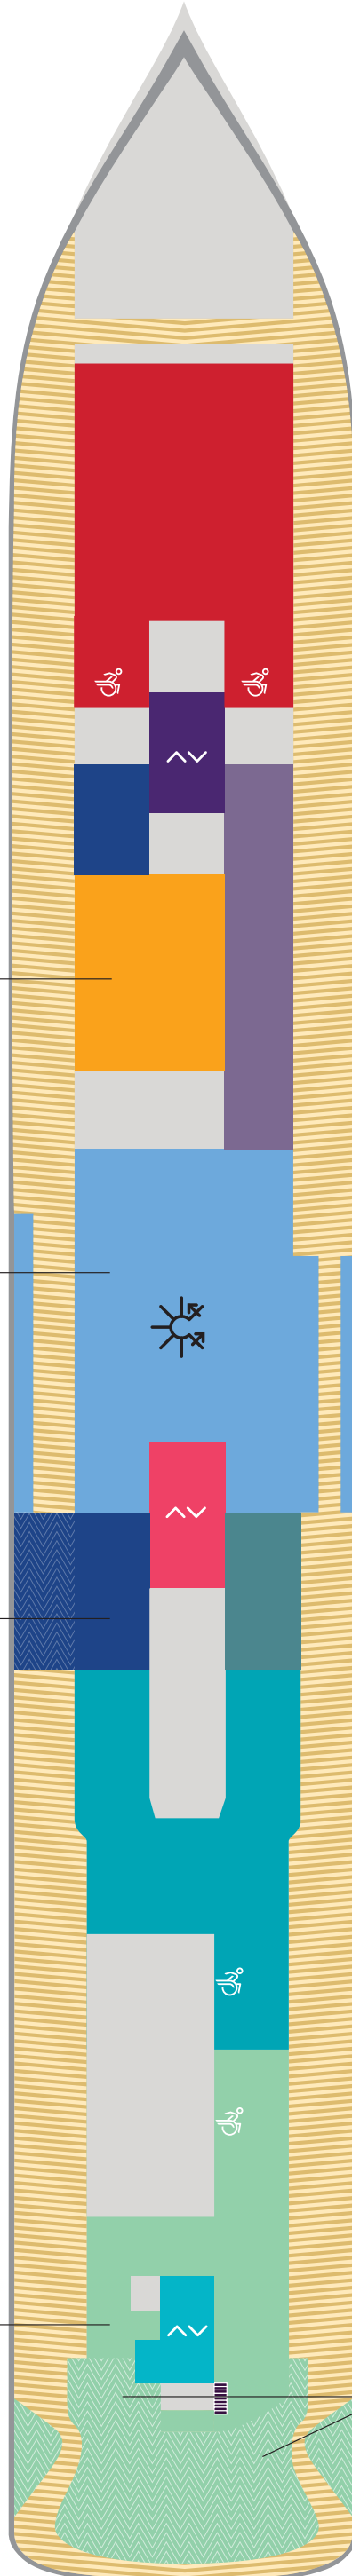

Pink Agave Upscale Mexican Restaurant + Mezcal Bar

Key

- VW The Sea View
- I1 Solo Insider
- IN The Insider
- I4 Social Insider
- S Sailor Areas & Corridors
- C Crew Areas
- Elevator & Stairs
- Accessible Head
- Sleeps 1
- Sleeps 3; Includes a pullman bed
- Sleeps 4; Includes both 2 lower beds and 2 pullmans
- Accessible cabin

Deck

VALIANT LADY

VOYAGES

Key

-  Crew Areas
-  Circular Stairs
-  Stairwells
-  Elevator & Stairs
-  Accessible Head
-  The Head

Deck

7

VALIANT LADY

Key

-  Crew Areas
-  Circular Stairs
-  Stairwells
-  Elevator & Stairs
-  Accessible Head

Deck

VALIANT LADY

Key

- SCP Cheeky Corner Suite – Pretty Big Terrace
- SAP Sweet Aft Suite – Pretty Big Terrace
- TX XL Sea Terrace
- TC Central Sea Terrace
- TR The Sea Terrace
- TL Ltd View Sea Terrace
- II Solo Insider
- Sailor Areas & Corridors
- Crew Areas
- ^ v Elevator & Stairs
- ‡ Sleeps 1
- ▲ Sleeps 3; Includes a pullman bed
- △ Sleeps 3; Includes an extra lower bed
- ☒ Sleeps 4; Includes both an extra lower bed and a pullman bed
- Accessible cabin
- || Connecting cabins

Deck

9

VALIANT LADY

▲ Portside
Left

▲ Starboard
Right

Key

- SCP Cheeky Corner Suite – Pretty Big Terrace
- SAP Sweet Aft Suite – Pretty Big Terrace
- TX XL Sea Terrace
- TC Central Sea Terrace
- TR The Sea Terrace
- VI Solo Sea View
- VW The Sea View
- IN The Insider
- Sailor Areas & Corridors
- Crew Areas
- ^ v Elevator & Stairs
- ‡ Sleeps 1
- ▲ Sleeps 3; Includes a pullman bed
- △ Sleeps 3; Includes an extra lower bed
- Accessible cabin
- || Connecting cabins