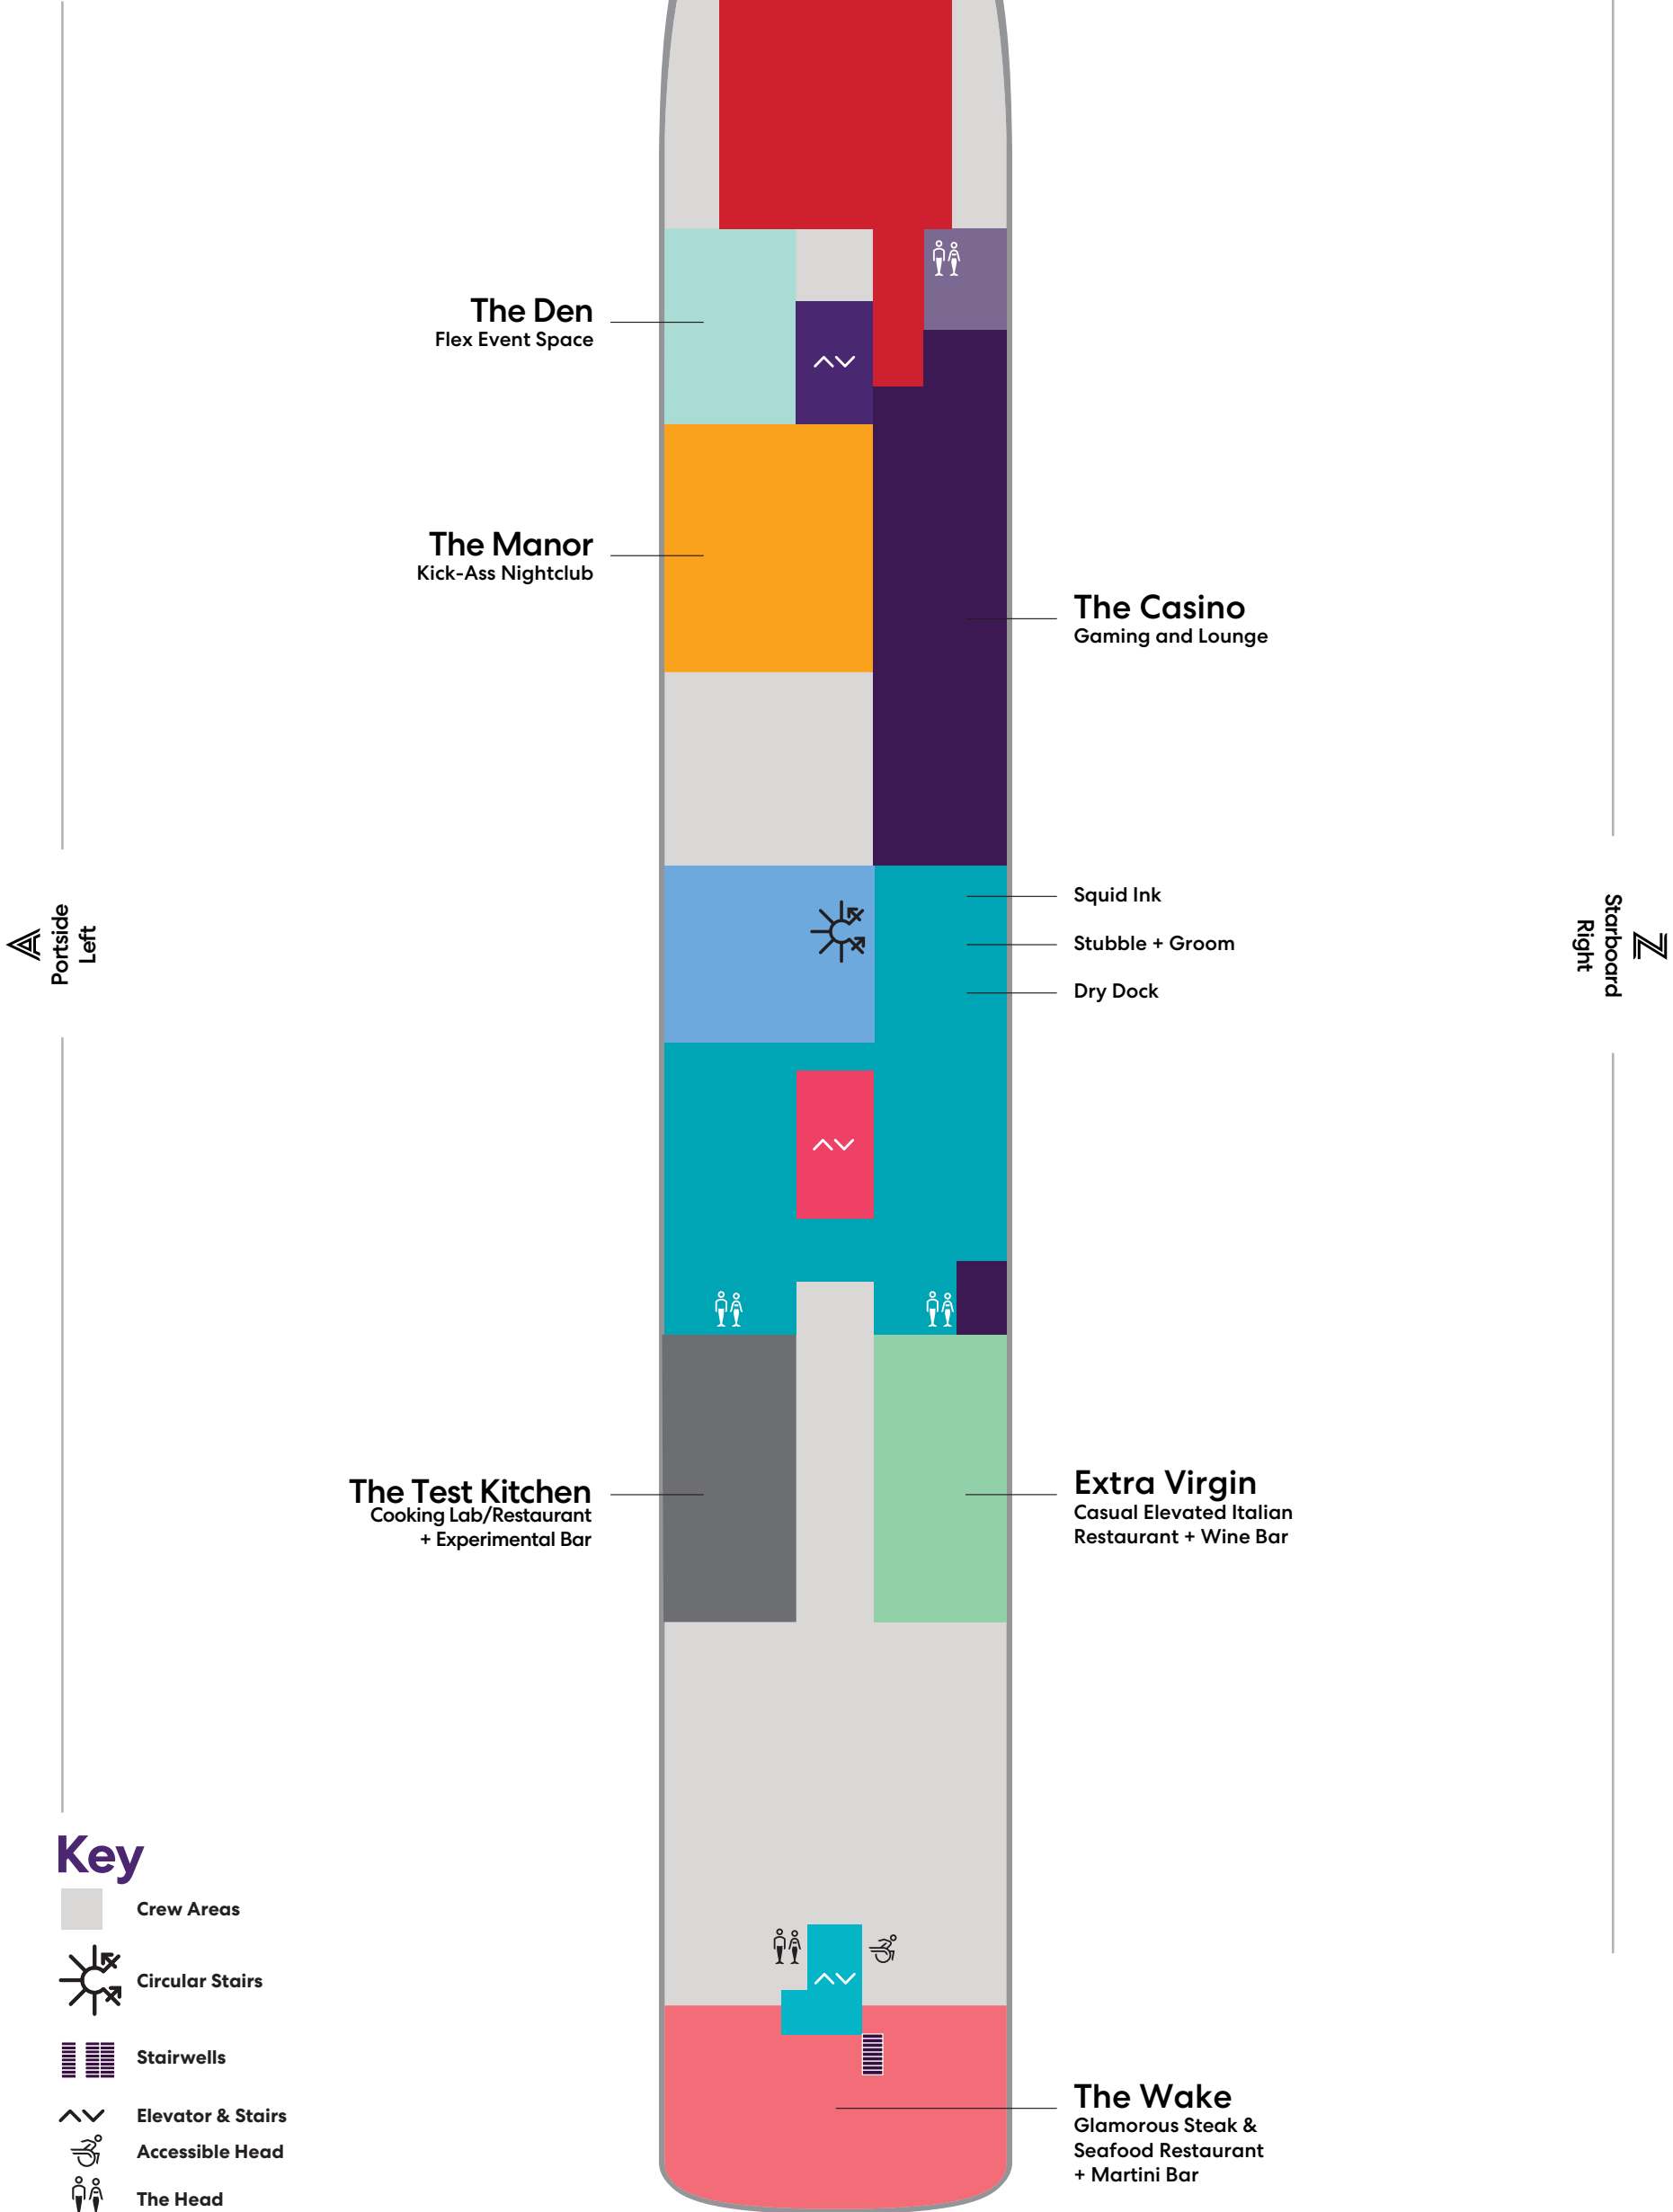

Deck

5

VALIANT LADY

▲ Portside Left

▲ Starboard Right

Redemption Spa

Sailor Services Help Desk

Razzle Dazzle Vegetarian-forward Restaurant with Meaty Cheats + Red Bar

Pink Agave Upscale Mexican Restaurant + Mezcal Bar

Key

- VW The Sea View
- I1 Solo Insider
- IN The Insider
- I4 Social Insider
- S Sailor Areas & Corridors
- C Crew Areas
- Elevator & Stairs
- Accessible Head
- Sleeps 1
- Sleeps 3; Includes a pullman bed
- Sleeps 4; Includes both 2 lower beds and 2 pullmans
- Accessible cabin

Deck

VALIANT LADY

VOYAGES

Key

-  Crew Areas
-  Circular Stairs
-  Stairwells
-  Elevator & Stairs
-  Accessible Head
-  The Head

Deck

7

VALIANT LADY

VOYAGES

Portside
Left

Starboard
Right

The Manor
Kick-Ass Nightclub

The Roundabout
Atrium

The Pizza Place
Casual Eatery Serving... Pizza

Juicesea

The Dock
Mezze-Style Outdoor Eatery +
Bar & Social Lounge